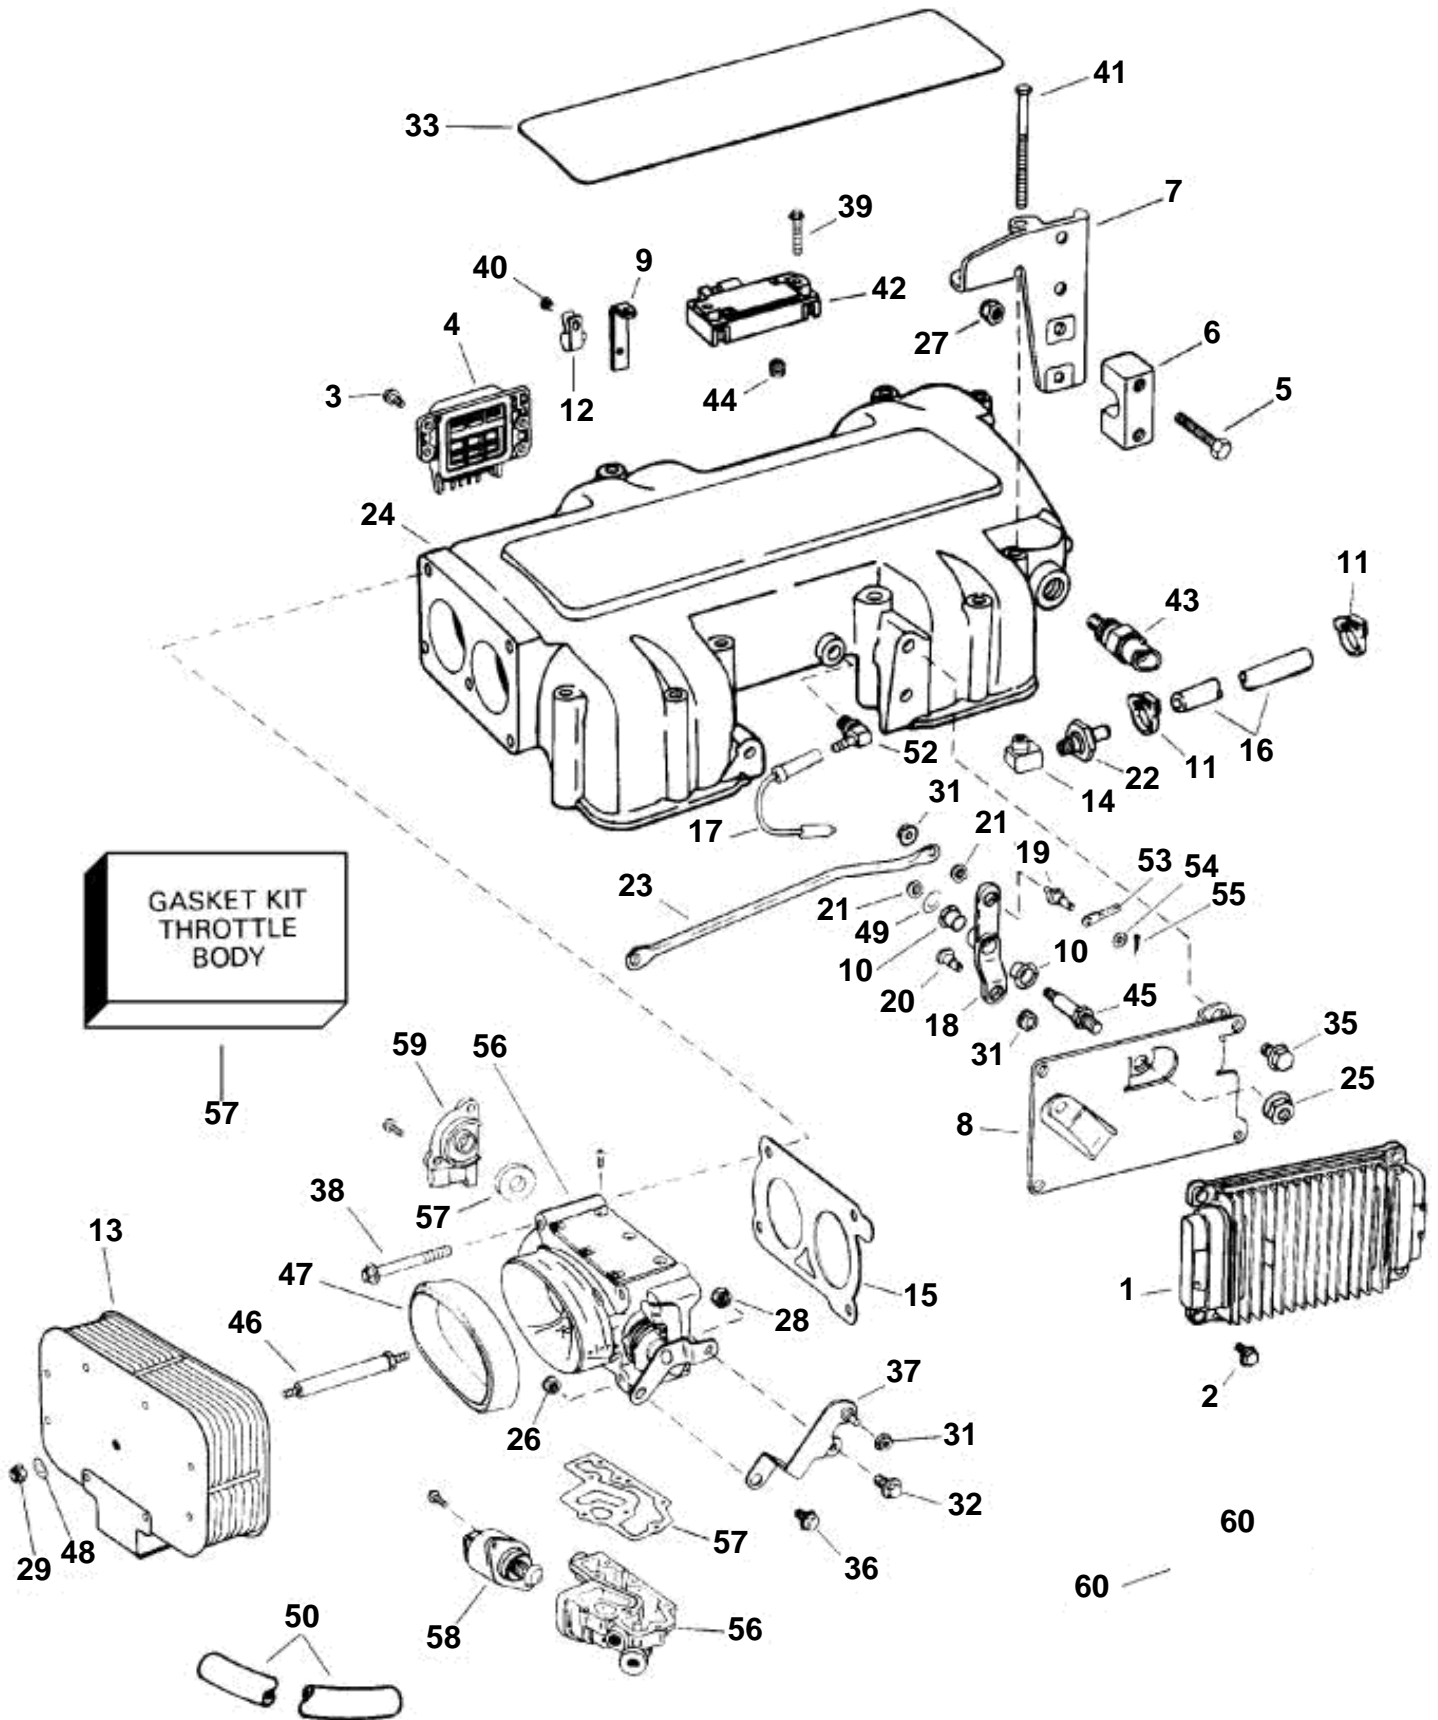

# UPPER INTAKE MANIFOLD, Gi / GSi

REF	PART NO.	QTY	DESCRIPTION	NOTES
1	3854803	1	Ecu, Gi	INCSCE, PNCSCCE, PNCMCE only
	3855881	1	Ecu, GSi	INCS, XNCM only
	3855763	1	Ecu, Gi	INCSCE, PNCSCCE, PNCMCE only
	3855764	1	Ecu, GSi	7.4 (XNCB)
	3855765	1	Ecu, GSi	8.2 (XNCB)
2	3852115	4	Screw, Knock module to bracket	
3	3852115	2	Screw, Knock sensor	
4	3854521	1	Control unit, Module	
5	3850941	1	Adapter, Anchor, throttle cable to bracket	
6	3850266	1	Anchorage, Throttle cable	
7	3854569	1	Bracket, Throttle cable	
8	3854615	1	Bracket, ECM module & throttle lever	To upper manifold
9	3854820	1	Bracket, Clamp, fuel line to intake manifold	
10	3852094	1	Bushing, Shaft, throttle lever pivot	
11	3852170	1	Clamp, Hose, reservoir to pulse limiter	Reservoir end; INCC, INCCCE, PNCBCE, PNCSCCE, XNCB only
	3852529	1	Clamp, Hose, reservoir to pulse limiter	Limiter end; INCC, INCCCE, PNCBCE, PNCSCCE, XNCB only
	3852529	2	Clamp, Hose, reservoir to pulse limiter	
12	3854896	1	Clamp, Fuel line to bracket	
13	3854669	1	Flame shield	
14	3854675	1	Elbow, Pulse limiter to intake manifold	
15	3854520	1	Gasket, Throttle body	
16	3853582	1	Hose, Reservoir to pulse limiter	
17	3854677	1	Hose, Regulator to intake manifold	
18	3854741	1	Lever, To ECM module & throttle lever bracket	
19	3854742	1	Pin, Throttle cable lever	
20	3854743	1	Pin, Throttle cable lever	
21	3854744	2	Nut, Pins to throttle cable lever	
22	3852225	1	Impulse limiter, Reservoir to intake manifold	
23	3854648	1	Link, Throttle lever to lever	
24	3854514	1	Manifold, Upper intake	
25	3852005	1	Nut, Shaft, throttle lever pivot	
26	3852009	1	Nut, Throttle body	
27	3852118	1	Nut, Anchor, throttle cable to bracket	
28	3852420	1	Lock nut, Throttle lever to throttle body	
29	3852420	1	Lock nut, Flame arrestor to throttle body	
30	3853404	1	Lock nut, Throttle pivot shaft to bracket	
31	3853729	2	Nut, Link, throttle cable lever to lever	
32	3852053	1	Screw, Lever to throttle body	
33	3854991	1	Decal, 7.4 Gi, Cover, flame arrestor	Gi
	3854992	1	Decal, 7.4 GSi, Cover, flame arrestor	GSi
35	3853398	2	Screw, Bracket, ECM module & throttle pivot	To engine
36	3853428	1	Screw, Throttle lever to throttle body	
37	3854566	1	Lever	
38	3854651	4	Screw, Throttle body to manifold	
39	3854655	2	Screw, MAP sensor	
40	3854897	1	Screw, Clamp, fuel line to bracket	
41	3855091	12	Screw, Upper to lower intake manifold	
42	3850396	1	Sender, Manifold air pressure (MAP)	
43	3854527	1	Temperature sensor, Manifold air temperature	
44	3854650	1	Seal, MAP sensor	
45	3854649	1	Control shaft, Pivot, throttle cable lever to bracket	
46	3854671	1	Stud, Flame arrestor to throttle body	
47	3854670	1	Grommet, Flame arrestor to throttle body	
48	3852184	1	Washer, Flame arrestor to throttle body	Shift
49	3852189	1	Washer, Throttle lever to pivot shaft	
50	3852435	2	Hose, Flame arrestor to valve cover	
52	3854679	1	Elbow, Intake manifold to reg. hose	
	3852115	4	Screw, ECU to bracket	7.4 GSi (XNCM) only
	3855578	4	Screw, ECU to bracket	XNCB only
53	3850941	1	Adapter, SAE cable, throttle	
54	3852193	1	Washer, Pin, throttle cable to lever	