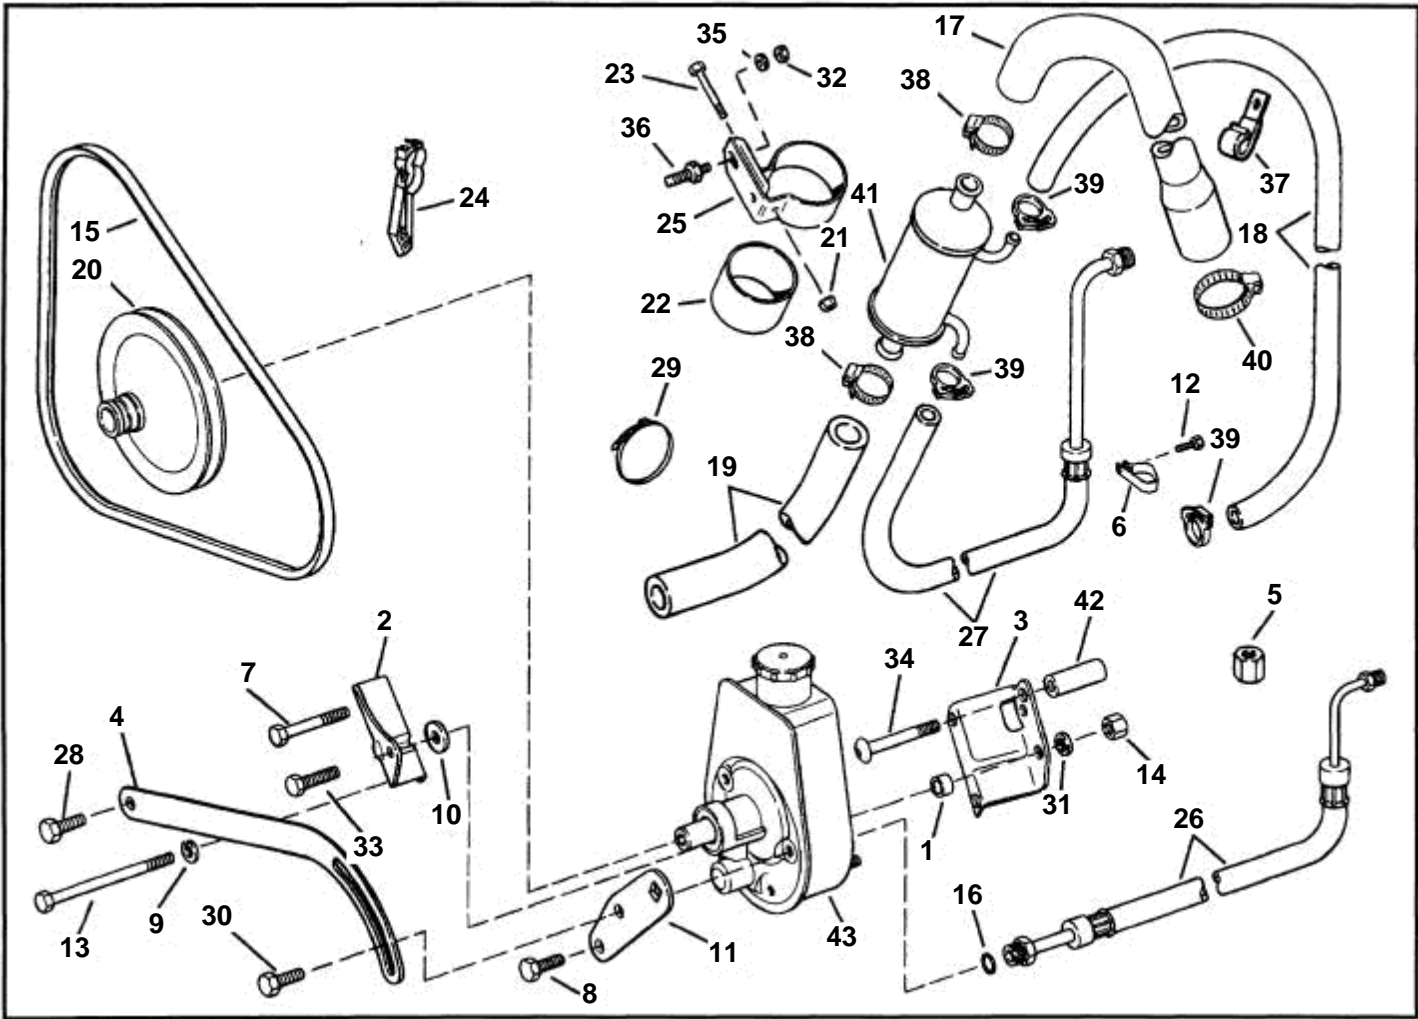

POWER STEERING PUMP

POWER STEERING PUMP

REF	PART NO.	QTY	DESCRIPTION	NOTES
1	3852495	1	Spacer, P/S pump to bracket, rear	
2	3853330	1	Bracket, PIS pump to engine	
3	3852704	1	Bracket, PIS pump to engine	
4	3853660	1	Brace, PIS pump to engine	
5	3853315	1	Fitting, Steering hose plug	
6	3852729	1	Clamp, PIS hose to cylinder head, rear	
7	3853394	1	Screw, Bracket, steering pump to engine	
8	3853405	1	Screw, P/S belt adj, brace to pump	
9	3852055	1	Washer, Bracket, steering pump engine	
10	3852116	1	Washer, Bracket to steering pump, front	
11	3853327	1	Bracket, Adjustment, PIS	
12	3853398	1	Screw, Clamp to cylinder head	
13	3852256	1	Screw, Bracket, pump to engine	
14	3852498	1	Nut, PIS pump to bracket, stud	
15	3853331	1	V-belt, PIS pump	
16	3852497	1	O-ring, Pressure hose to steering pump	
17	3850416	1	Hose, Gimbal hsg to oil cooler	290 DP; FL
	3852285	1	Hose, Gimbal to oil cooler	SX, DP-S; FL
	3853580	1	Hose, Reservoir assy to oil cooler	PIS; Fi/FSi
18	3853632	1	Hose, Oil cooler to steering pump, return	
19	3852286	1	Hose, Oil cooler to water pump	FL
	3853581	1	Hose, Cooler to therm. hsg	Fi/FSi
20	3853804	1	Pulley, PIS pump	
21	3852079	1	Nut, Oil cooler bracket	
22	3853236	1	Spacer, Oil cooler, PIS	
23	3852126	1	Screw, Oil cooler & bracket assy	
24	3852709	1	Clamp, Hoses to valve cover	
25	3852218	1	Clamp, Oil cooler, PIS	
26	3854204	1	Pressure hose, Pump to cylinder, pressure	
27	3854168	1	Hose, Steering cyl to oil cooler, return	Fi/FSi
	3854056	1	Hose, Cylinder to oil cooler return	FL
28	3853557	1	Screw, Brace, PIS pump to bracket	
29	3852158	1	Lock strap, PIS hose	
30	3853406	1	Screw, Brace to PIS pump	
31	3852162	1	Washer, Stud, steering pump to bracket, rear	FL
	3852162	1	Washer, Spacer, oil cooler clamp to reservoir	Fi/FSi
32	3852161	1	Nut, Oil cooler to engine	
33	3853405	3	Screw, Steering pump bracket to steering pump	
34	3852700	1	Screw, Support tube to engine	
35	3852058	1	Washer, Oil cooler to bracket, PIS	
36	3852599	1	Stud, Oil cooler to engine	
37	3852490	1	Clamp, Steering pump hoses to intake manifold	
38	3853780	2	Clamp, Water hoses	
39	3852196	2	Clamp, Oil hoses	
40	3850422	1	Clamp, Water to gimbal hsg	SX, DP-S
	3852602	1	Clamp, Water to gimbal hsg	290 DP
41	3851921	1	Oil cooler, PIS	
42	3852699	1	Tube, Bracket to engine	
43	3850491	1	Power steering pump	