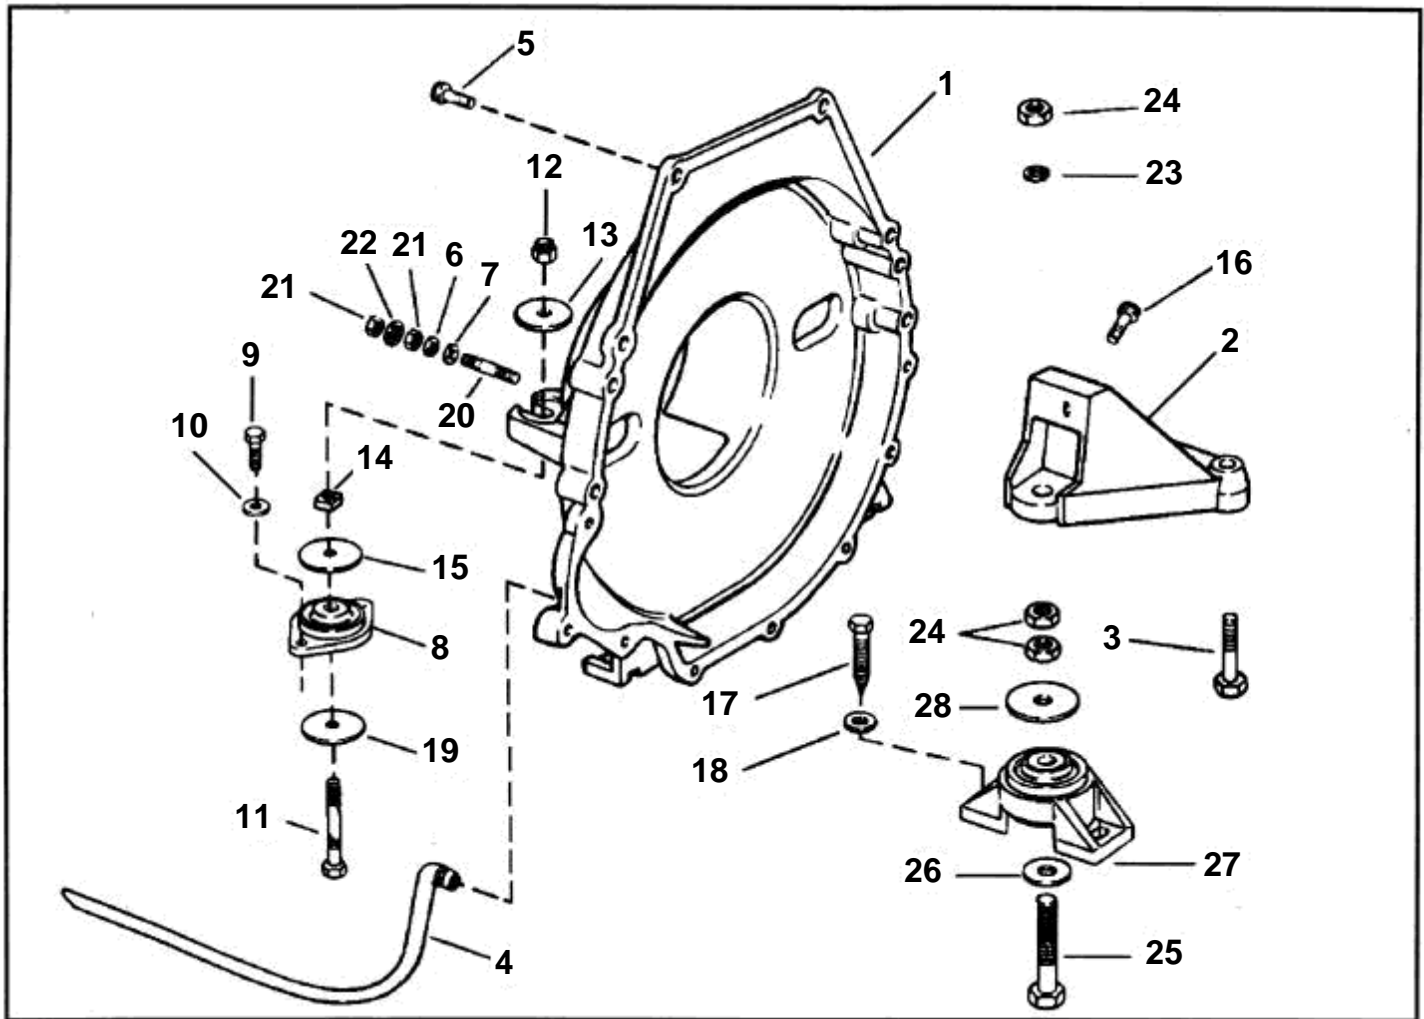

# FLYWHEEL HOUSING & MOUNTS

REF	PART NO.	QTY	DESCRIPTION	NOTES
1	3853408	1	Flywheel housing	
2	3853724	2	Bracket, Front mount to engine block	
3	3853626	4	Screw, Front mount brkt to engine block	
4	3852832	1	Hose, Flywheel housing	
5	3853626	2	Screw, Reservoir & flywheel hsg to engine	Fi
	3853558	4	Screw, Flywheel hsg to engine	FL
	3853558	2	Screw, Flywheel hsg to lower engine	Fi, 290 DP
	3855595	3	Screw, Flywheel hsg to lower engine	Fi
6	3852002	2	Lock washer, Flywheel housing	
7	3852058	2	Washer, Ground strap, flywheel housing	
8	3853806	2	Rubber cushion	
9	3852085	4	Screw, Rear mount to plate	
10	3852155	4	Washer, Rear mount to plate	
11	3850930	2	Screw, Rear mount	
12	3850929	2	Nut, Engine mounting	
13	3852540	2	Washer, Rear mount to flywheel housing	
14	3852539	2	Nut, Rear mount	
15	3852622	2	Washer, Rear mount	
16	3852701	2	Screw, Front mount bracket steady rest	
17	3852475	4	Screw, Engine to boat stringers	
18	3852078	4	Washer, Engine to boat stringers	
19	3852542	2	Washer, Mount	
20	3852754	2	Stud, Flywheel hsg to engine, ground	
21	3852065	2	Nut, Ground stud, flywheel housing	
22	3852070	2	Washer, Ground screw, flywheel hsg	
23	3852090	2	Lock washer, Front mount, engine	
24	3852021	6	Nut, Bolt, mount bracket	Front
25	3852566	2	Screw, Engine mount, front	
26	3852428	2	Washer, Front mount, lower	
27	3853805	2	Rubber cushion, Engine front, port & stbd	
28	3852433	2	Washer, Front mount, upper	