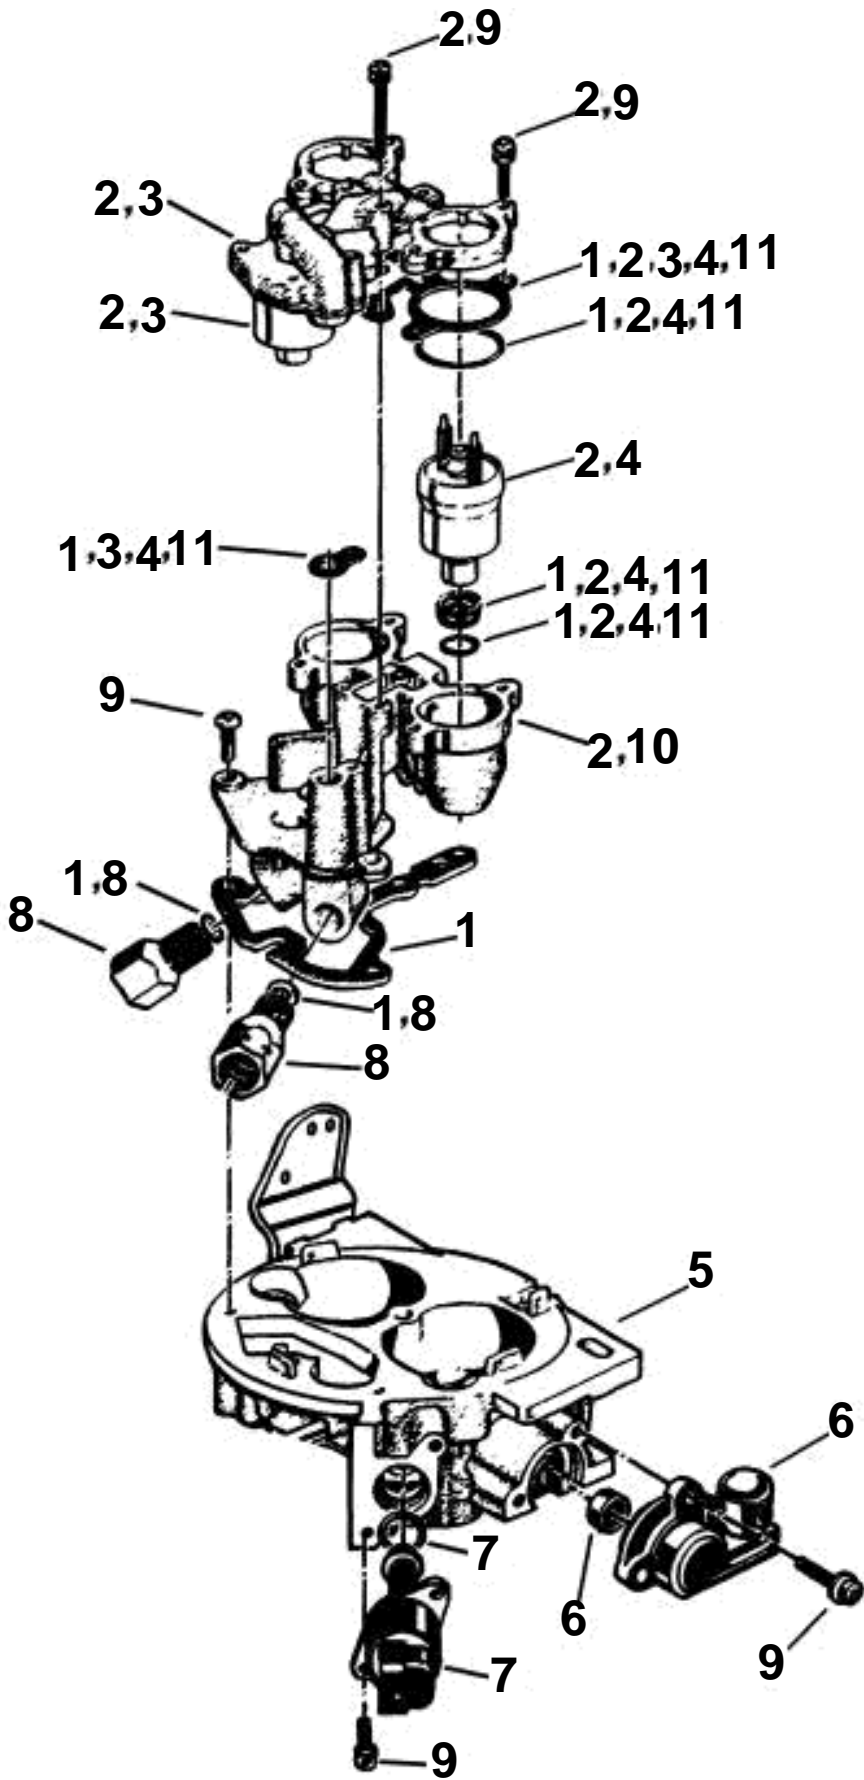

THROTTLE BODY INJECTION UNIT - TBI

THROTTLE BODY INJECTION UNIT - TBI

REF	PART NO.	QTY	DESCRIPTION
1	3855179	1	Repair kit
2	3855180	1	Repair kit
3	3855181	1	Repair kit
4	3855182	1	Injector
5	3855183	1	Throttle body, Base assy Pkg
6	3855184		Repair kit
7	3855185	1	Repair kit
8	3855186		Repair kit
9	3855188		Repair kit
10	3855188	1	Repair kit
11	3855189	1	Repair kit