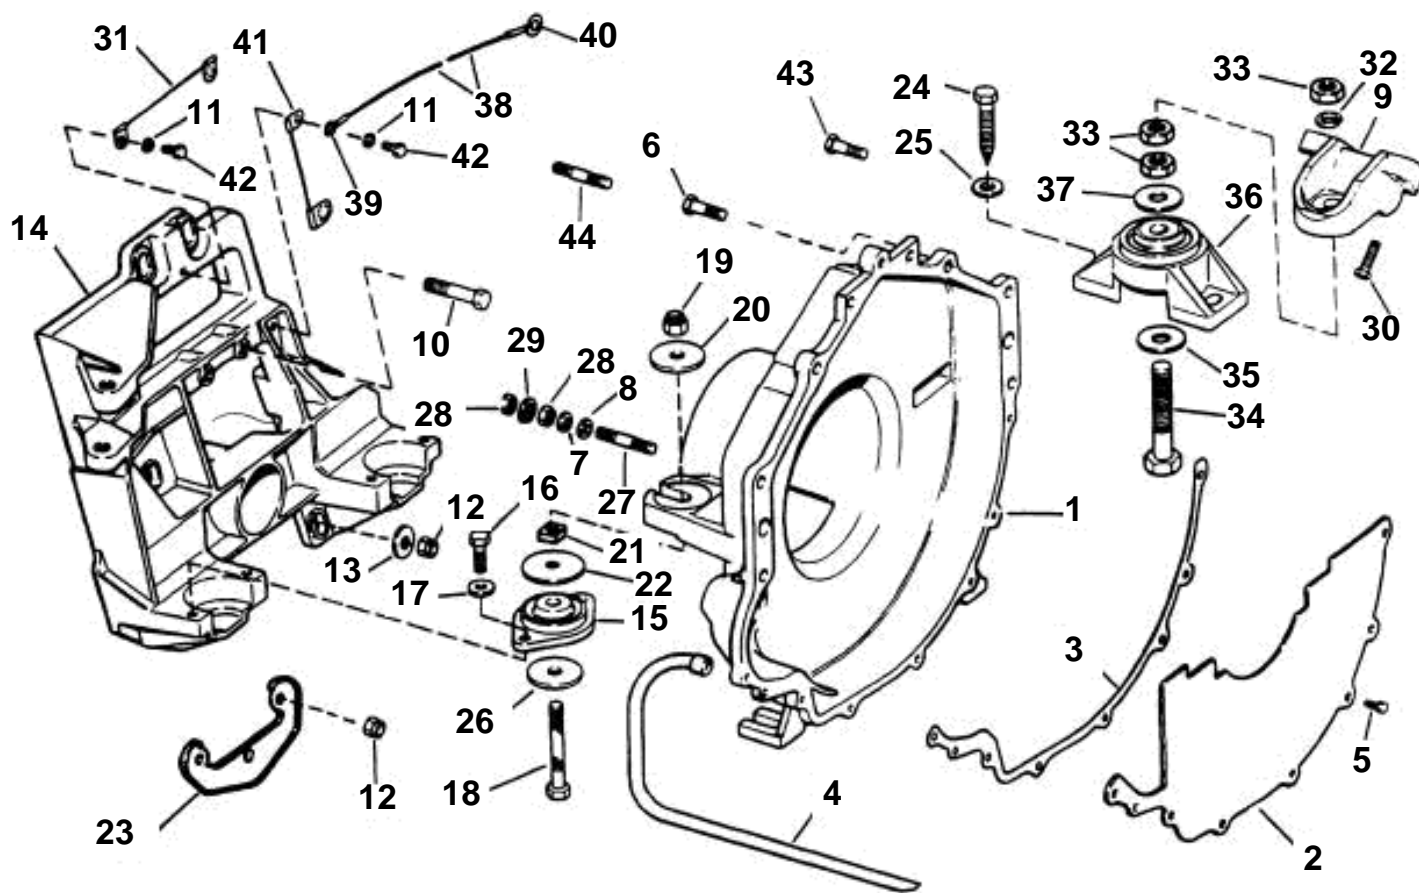

# SX - TRANSOM PLATE, FLYWHEEL HOUSING & MOUNTS

# SX - TRANSOM PLATE, FLYWHEEL HOUSING & MOUNTS

REF	PART NO.	QTY	DESCRIPTION
1	3853457	1	Flywheel housing, Flywheel
2	3852833	1	Cover plate, Flywheel
3	3852834	1	Gasket, Flywheel
4	3852832	1	Hose, Flywheel housing
5	3852421	7	Screw, Flywheel cover
6	3853266	1	Screw, Upper, port, 1 in
	3853326	2	Screw, Upper, starboard, 1 1/4 in
7	3852002	2	Lock washer, Flywheel housing
8	3852058	2	Washer, Flywheel housing
9	3852760	2	Bracket, Front
10	3853547	2	Screw, Transom plate
11	3852193	2	Washer, Ground strap
12	3853329	8	Nut, Transom plate
13	3852573	6	Washer, Transom plate
14	3852381	1	Plate
15	3853806	2	Rubber cushion
16	3852085	4	Screw, Rear mount to plate
17	3852155	4	Washer, Rear mount to plate
18	3852153	2	Screw, Rear mount
19	3852122	2	Lock nut, Rear mount
20	3852540	2	Washer, Rear mount
21	3852539	2	Nut, Rear mount
22	3852622	2	Washer, Rear mount
23	3852605	1	Backing plate
24	3852475	4	Screw
25	3852078	4	Washer, Lag screw
26	3852542	2	Washer, Mount
27	3852483	2	Stud, Ground
28	3852065	4	Nut, Ground
29	3852070	2	Washer, Ground
30	3853326	6	Screw, Mount
31	3853929	1	Ground cable, Bracket to arm
32	3852090	2	Lock washer, Front mount
33	3852021	6	Nut, Front mount
34	3852566	2	Screw, Engine mount
35	3852428	2	Washer, Lower
36	3853805	2	Rubber cushion
37	3852433	2	Washer, Front mount
38	3853927	1	Ground cable, Bracket to engine
39	3854243	1	• Connector
40	3852527	1	• Cable terminal
41	3853928	1	Ground cable, Bracket to stud
42	3852050	2	Screw, Ground strap
43	3853393	2	Screw, Flywheel housing to block
44	3850571	2	Stud, Engine groung