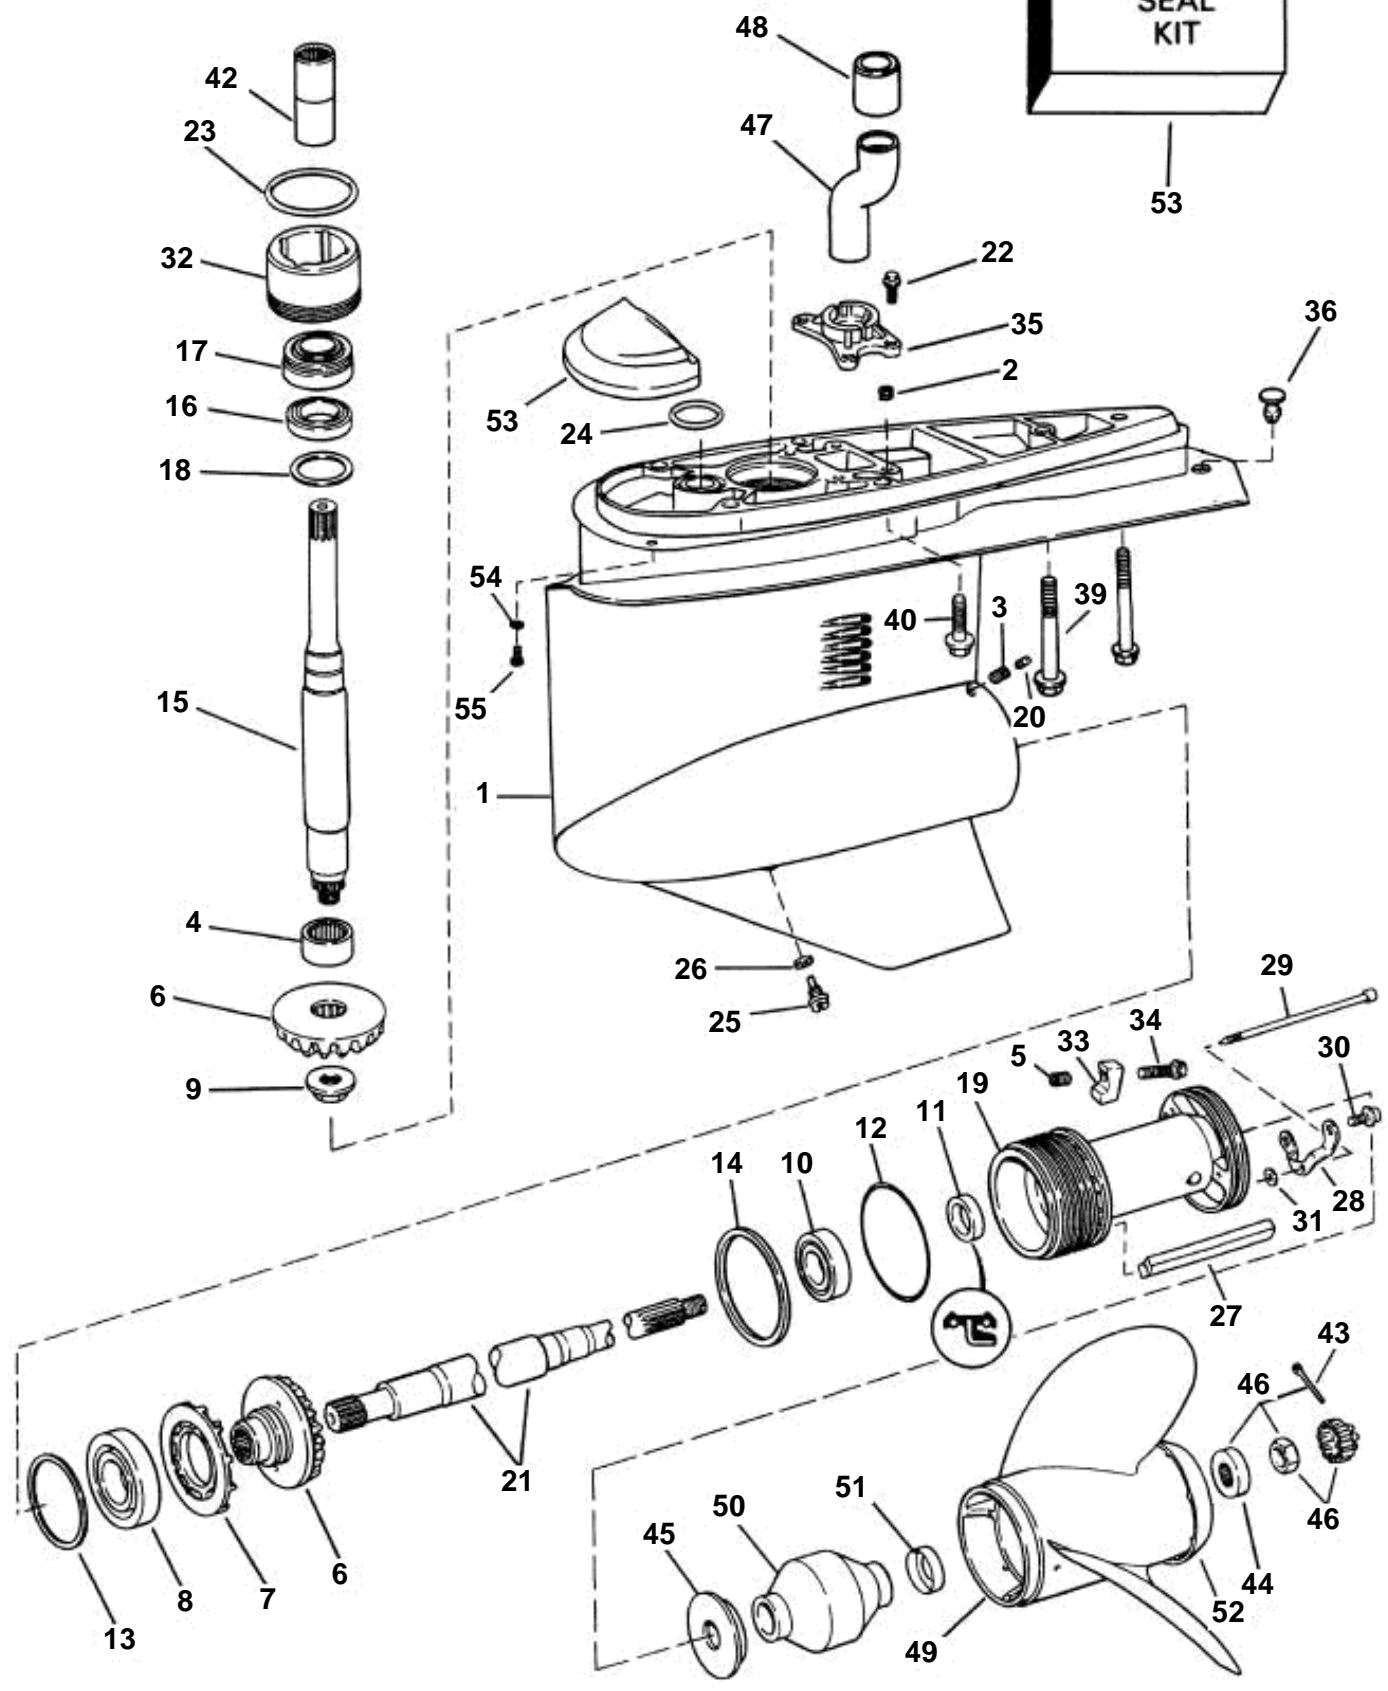

SX - LOWER GEAR UNIT

Upd: 22 NOV 2005

GR999419

7748040 - - 0-0020

**VOLVO
PENTA**

MD 5.7 GL, 5.7 Gi

SX - LOWER GEAR UNIT

REF	PART NO.	QTY	DESCRIPTION	SEE SEC.	NOTES
	3854381	1	Drive unit, 5.7GL, 1.60:1		
1	3854385	1	Gear housing		
2	3852513	4	Thread insert, 5/16-18		
3	3852567	1	Thread insert, 5/16-18, short		
4	3853934	1	Roller bearing, Pinion		
5	3852515	1	Thread insert, Prop shaft retainer		
6	3852403	1	• Gear set, 5.7GL, 1.60:1		
7	3853941	1	• Pump rotor		
8	3850942	1	• Bearing, Gear to gearcase		
9	3851003	1	• Nut, Pinion to driveshaft		
10	3854249	1	• Bearing, Prop shaft housing		
11	3853474	1	• Seal, Prop shaft housing		Contents of Lower Gearcase Seal Kit
12	3852865	1	• O-ring, Propeller shaft hsg		Contents of Lower Gearcase Seal Kit
13	3850695	X	• Adjusting washer, Gear position, 0.002 in		
	3852886	X	• Shim, Gear position, 0.003 in		
	3852885	X	• Shim, Gear position, 0.004 in		
	3852887	X	• Shim, Gear position, 0.005 in		
	3852888	X	• Shim, Gear position, 0.010 in		
14	3852881	X	• Adjusting washer, Shim, prop shaft hsg., 0.096'		
	3852882	X	• Adjusting washer, Shim, prop shaft hsg., 0.098'		
	3852868	X	• Adjusting washer, Shim, prop shaft hsg., 0.100'		
	3852869	X	• Adjusting washer, Shim, prop shaft hsg., 0.102'		
	3852870	X	• Adjusting washer, Shim, prop shaft hsg., 0.104'		
	3852871	X	• Adjusting washer, Shim, prop shaft hsg., 0.106'		
	3852872	X	• Adjusting washer, Shim, prop shaft hsg., 0.108'		
	3852873	X	• Adjusting washer, Shim, prop shaft hsg., 0.110		
	3852874	X	• Adjusting washer, Shim, prop shaft hsg., 0.112'		
	3852875	X	• Adjusting washer, Shim, prop shaft hsg., 0.114'		
	3852876	X	• Adjusting washer, Shim, prop shaft hsg., 0.116'		
	3852877	X	• Adjusting washer, Shim, prop shaft hsg., 0.118'		
	3852878	X	• Adjusting washer, Shim, prop shaft hsg., 0.120'		
	3852879	X	• Adjusting washer, Shim, prop shaft hsg., 0.122'		
	3852880	X	• Adjusting washer, Shim, prop shaft hsg., 0.124'		
15	3852337	1	• Countershaft, Lower		
16	3854249	1	• Bearing, Driveshaft, lower		
17	3854250	1	• Bearing, Driveshaft, upper		
18	3852889	X	• Shim, Pinion position, 0.003 in		
	3852890	X	• Shim, Pinion position, 0.004 in		
	3852891	X	• Shim, Pinion position, 0.005 in		
	3852892	X	• Shim, Pinion position, 0.010 in		
19	3853492	1	• Housing, Propeller shaft		
20	3853272	1	• Screw, Prop shaft housing		
21	3852271	1	• Driveshaft		
22	3852454	4	• Screw, Guide & seal		
23	3852866	1	• O-ring, Support housing		Contents of Lower Gearcase Seal Kit
24	3852959	1	• O-ring, Oil passage		Contents of Lower Gearcase Seal Kit
25	3854539	1	• Plug, Gearcase plug		
26	3855081	1	• O-ring, Gearcase plug		Contents of Lower Gearcase Seal Kit
27	3852970	1	• Anode, Prop shaft housing		