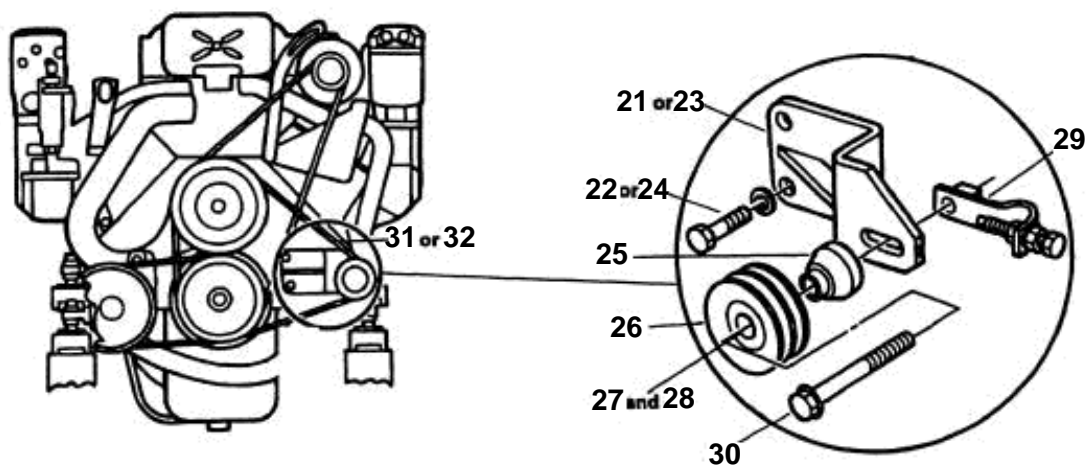

# INBOARD MOUNTING COMPONENTS - HS1

REF	PART NO.	QTY	DESCRIPTION	NOTES
1	857334	1	Flywheel housing	
2	857347	1	Cover plate	
3	943589	1	Plug	
4	955542	6	Screw, Flywheel housing	
5	942336	6	Spring washer, Flywheel housing	
6	947224	4	Screw	
7	841247	4	Pin, Engine mount	
8	841316	2	Engine mountings, Engine	
9	857251	4	Rubber cushion, Rubber	
10	941914	6	Spring washer	
11	955535	6	Screw, Mount brkt. to engine	
12	950355	4	Nut	
13	955551	2	Screw	
14	955902	6	Washer, Large	
15	955896	2	Washer, Small	
16	857336	2	Engine mountings, Engine	
17	941909	2	Spring washer, Rear mount	
18	955860	2	Nut, Rear mount	
19	946472	8	Screw	
20	955552	2	Screw	
21	3851834	1	Bracket, Belt tensioner	5.7 GL ONLY, 5.7 Gi ONLY
22	944429	2	Flange screw	5.7 GL ONLY, 5.7 Gi ONLY
23	3851835	1	Bracket, Belt tensioner	7.4 GL ONLY, 8.2 GL ONLY
24	940134	2	Screw	7.4 GL ONLY, 8.2 GL ONLY
25	181875	1	Ball bearing, Tensioner	
26	861558	1	Pulley, Tensioner	
27	914526	1	Snap ring	
28	860659	1	Sleeve	
29	861672	1	Tensioner	
30	965187	1	Screw, Tensioner	
31	3852464	1	V-belt	5.7 GL ONLY, 5.7 Gi ONLY
32	3853368	1	V-belt	7.4 GL ONLY, 8.2 GL ONLY
33	3851676	1	Bracket, Vapor separator	5.7 Gi ONLY
34	3851677	1	Bracket, Ignition coil	5.7 Gi ONLY
35	940156	4	Screw	5.7 Gi ONLY
36	940097	8	Washer	5.7 Gi ONLY
37	855656	1	Vibration damper	5.7 GL ONLY, 5.7 Gi ONLY
38	854185	1	Vibration damper	7.4 GL ONLY, 8.2 GL ONLY
39	835482	3	Screw	5.7 GL ONLY, 5.7 Gi ONLY
		6		7.4 GL ONLY, 8.2 GL ONLY
40	940097	3	Washer, Damper	5.7 GL ONLY, 5.7 Gi ONLY
		6	Damper	7.4 GL ONLY, 8.2 GL ONLY
41	942336	3	Spring washer, Damper	5.7 GL ONLY, 5.7 Gi ONLY
		6	Damper	7.4 GL ONLY, 8.2 GL ONLY
42	829489	1	Cover	
43	946752	11	Flange screw	
44	3851872	1	Hose, Pump to cooler	
45	961669	2	Hose clamp	
46	965547	1	Bracket	
47	857045	1	Clamp	
48	946440	1	Flange screw	
49	948645	1	Lock nut	
50	3852332	1	Hose, Oil cooler to pump	5.7 Gi ONLY, 7.4 GL ONLY, 8.2 GL ONLY
51	961669	2	Hose clamp	5.7 Gi ONLY, 7.4 GL ONLY, 8.2 GL ONLY
52	3851910	1	Tube	5.7 Gi ONLY, 7.4 GL ONLY, 8.2 GL ONLY
53	3851911	1	Bushing	5.7 Gi ONLY, 7.4 GL ONLY, 8.2 GL ONLY
54	3851922	1	Clamp, Oil cooler	5.7 Gi ONLY, 7.4 GL ONLY, 8.2 GL ONLY