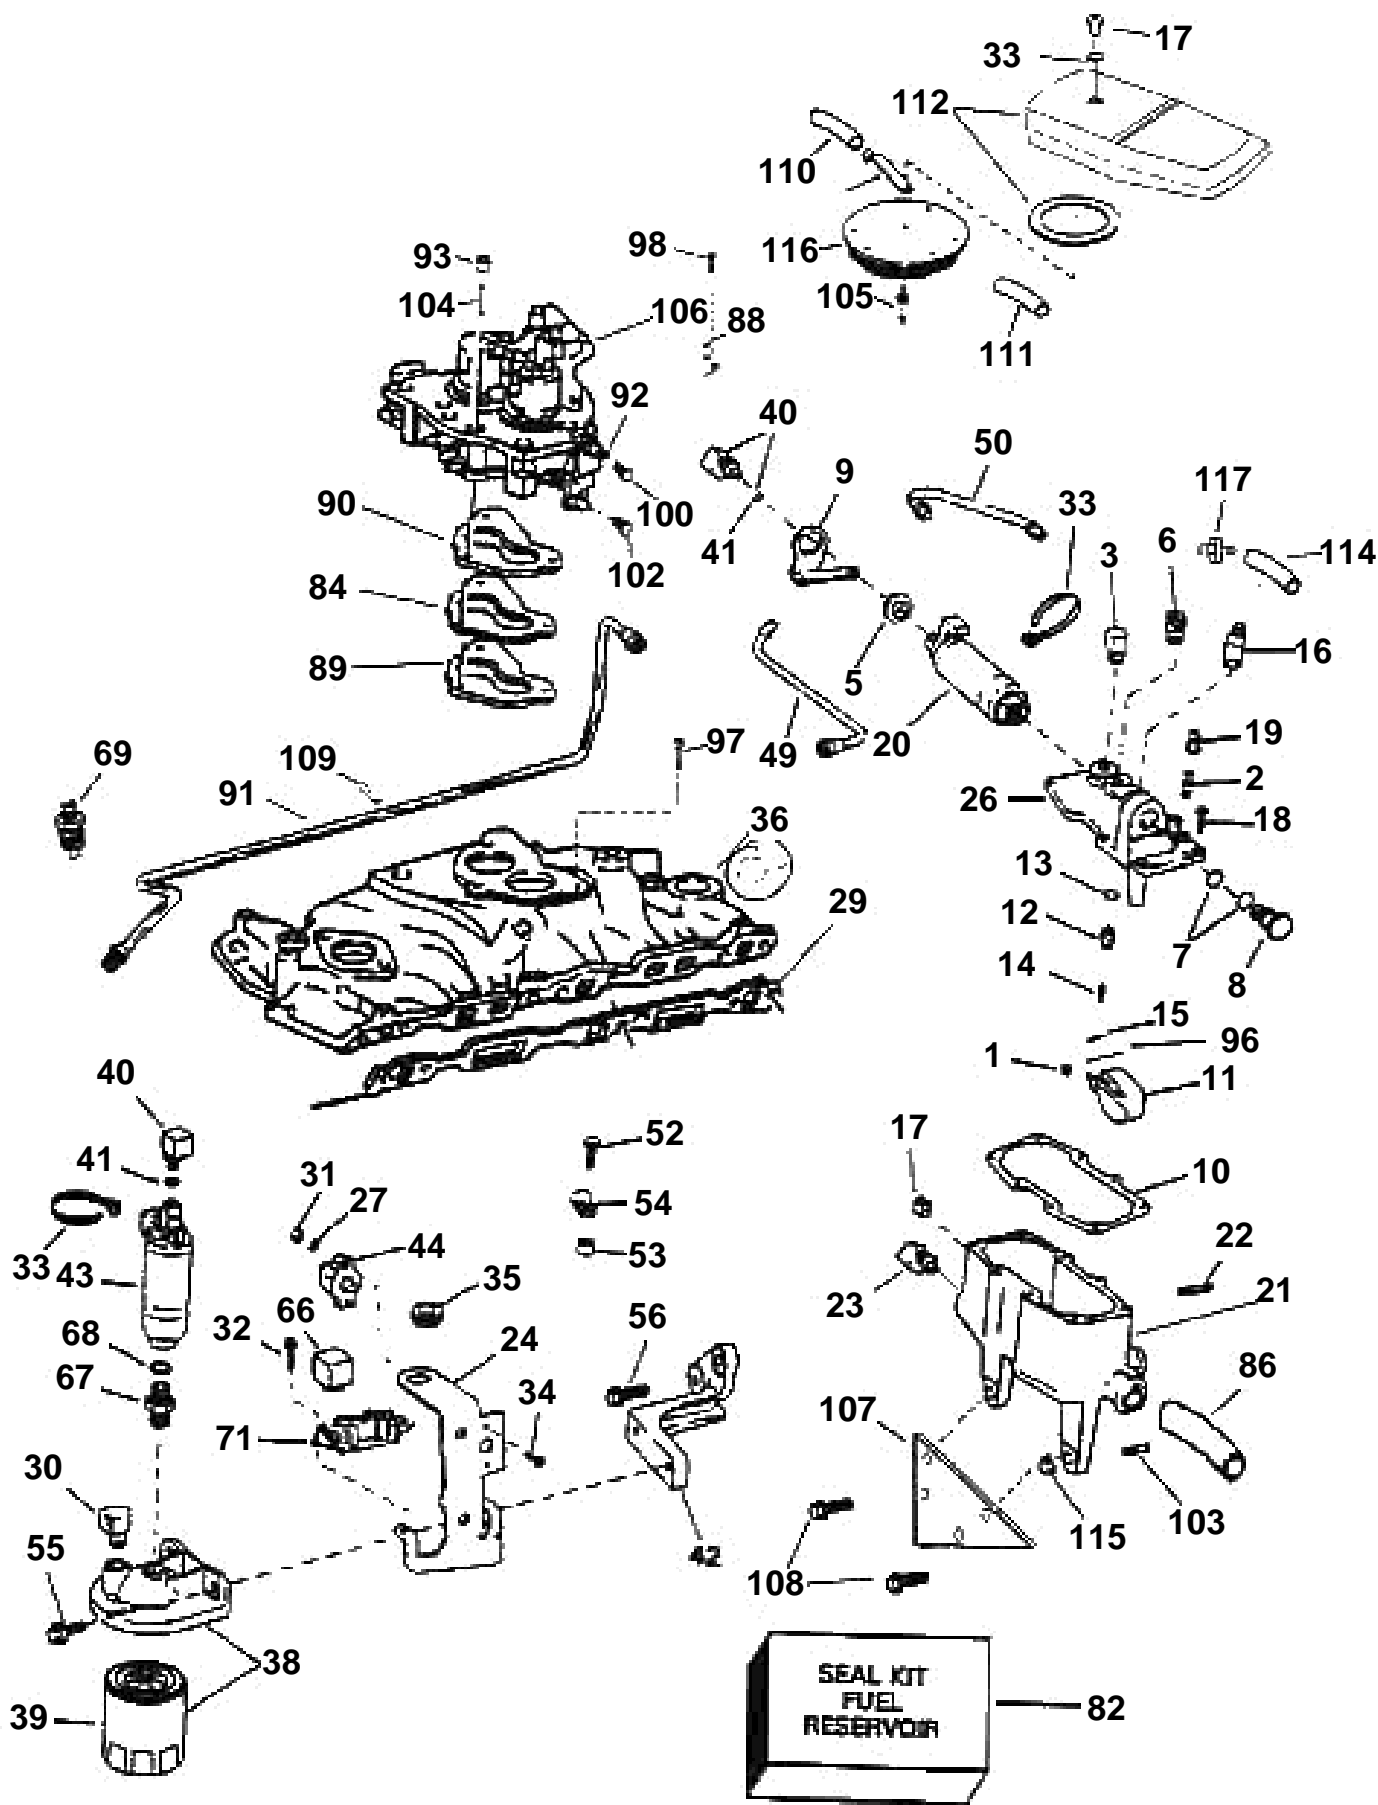

FUEL SYSTEM & INTAKE MANIFOLD - 5.7 Gi

FUEL SYSTEM & INTAKE MANIFOLD - 5.7 Gi

REF	PART NO.	QTY	DESCRIPTION	NOTES
1	3852034	1	Retainer, Float pin	Contents of Fuel Reservoir Seal Kit
2	3854152	1	Valve, Pressure, reservoir	
3	3852017	1	Adapter, Fuel pump to reservoir	
5	3852481	1	Grommet, Fuel pump, reservoir	
6	3852462	1	Fitting, Return to reservoir	
7	3853642	2	O-ring, Retainer, fuel pump	Contents of Fuel Reservoir Seal Kit
8	3853572	1	Hollow screw, Fuel pump to cover	
9	3853573	1	Bracket, Fuel pump grommet	
10	3853574	1	Gasket, Cover, reservoir	Contents of Fuel Reservoir Seal Kit
11	3853575	1	Float, Reservoir	
12	3853576	1	Seat, Float needle	Contents of Fuel Reservoir Seal Kit
13	3853577	1	Gasket, Float needle seat	Contents of Fuel Reservoir Seal Kit
14	3853578	1	Needle, Float	Contents of Fuel Reservoir Seal Kit
15	3853579	1	Clip, Needle to float	
16	3853597	1	Elbow, Vent, reservoir to intake	
17	3852167	1	Plug, Reservoir drain	
18	3853606	8	Screw, Cover to reservoir	
19	3853616	1	Protective cap, Pressure valve	
20	3854280	1	Fuel pump, High pressure	
21	3854149	1	Tank	
22	3852093	1	· Stud, Oil cooler bracket	
23	3852480	1	Riser, Reservoir to thermostat	
24	3853544	1	Bracket, Support	
26	3854405	1	Cover	
27	3852001	2	Lock washer, Circuit breaker	
29	3854269	1	Gasket kit, Intake manifold	
30	3852013	1	Riser, Fuel line to pump	
31	3852064	1	Nut, Circuit breaker	
32	3852208	1	Screw, Relay, to support	
33	3852158	2	Lock strap, Cable	
34	3853620	2	Screw, Circuit breaker	
35	3852481	1	Grommet, Fuel pump bracket	
36	3854532	1	Inlet pipe	
38	3850861	1	Cover	
39	3851218	1	· Fuel filter	
40	3853494	2	Fitting, Fuel line to fuel pump	
41	3850820	1	· O-ring, Fitting	Contents of Fuel Reservoir Seal Kit
42	3853570	1	Bracket, Fuel pump & filter	
43	3854902	1	Fuel pump, Low pressure	
44	3854163	1	Breaker, 20A Fuel pump	
48	3853733	16	· O-ring, Fuel injector	
49	3850277	1	Fuel pipe, Pump to TBI	
50	3850278	1	Fuel pipe, TBI to reservoir	
51	3854140	1	Fuel line, Fuel pump to reservoir	
	3854165	1	Fuel line, Fuel pump to reservoir	
52	3852043	1	Screw, Clamp & spacer, fuel line	
53	3853617	1	Sleeve, Fuel line to valve cover	
54	3852231	1	Clamp, Fuel line to valve cover	
55	3853266	1	Screw, Fuel filter bracket	
56	3853558	1	Screw, Bracket to head	
65	3853616	1	· Protective cap, Pressure valve	
66	3852259	1	Relay, Fuel pump	
67	3853493	1	Fitting, Filter outlet to pump	
68	3850819	1	· O-ring, Fitting	
69	3852029	1	Sender	
70	3852213	4	Screw, Fuel rail assy	
71	3852210	1	Bracket, Relay	
82	3850374	1	Sealing kit, Fuel reservoir	
84	3850270	1	Adapter, TBI	
85	3852196	1	Clamp, Hose to reservoir	
86	3853580	1	Hose, Reservoir to oil cooler	
87	3853419	3	Screw, Engine cable to manifold	
88	3850228	1	Bracket, Throttle cable	
89	3850405	1	Gasket, Adapter to intake manifold