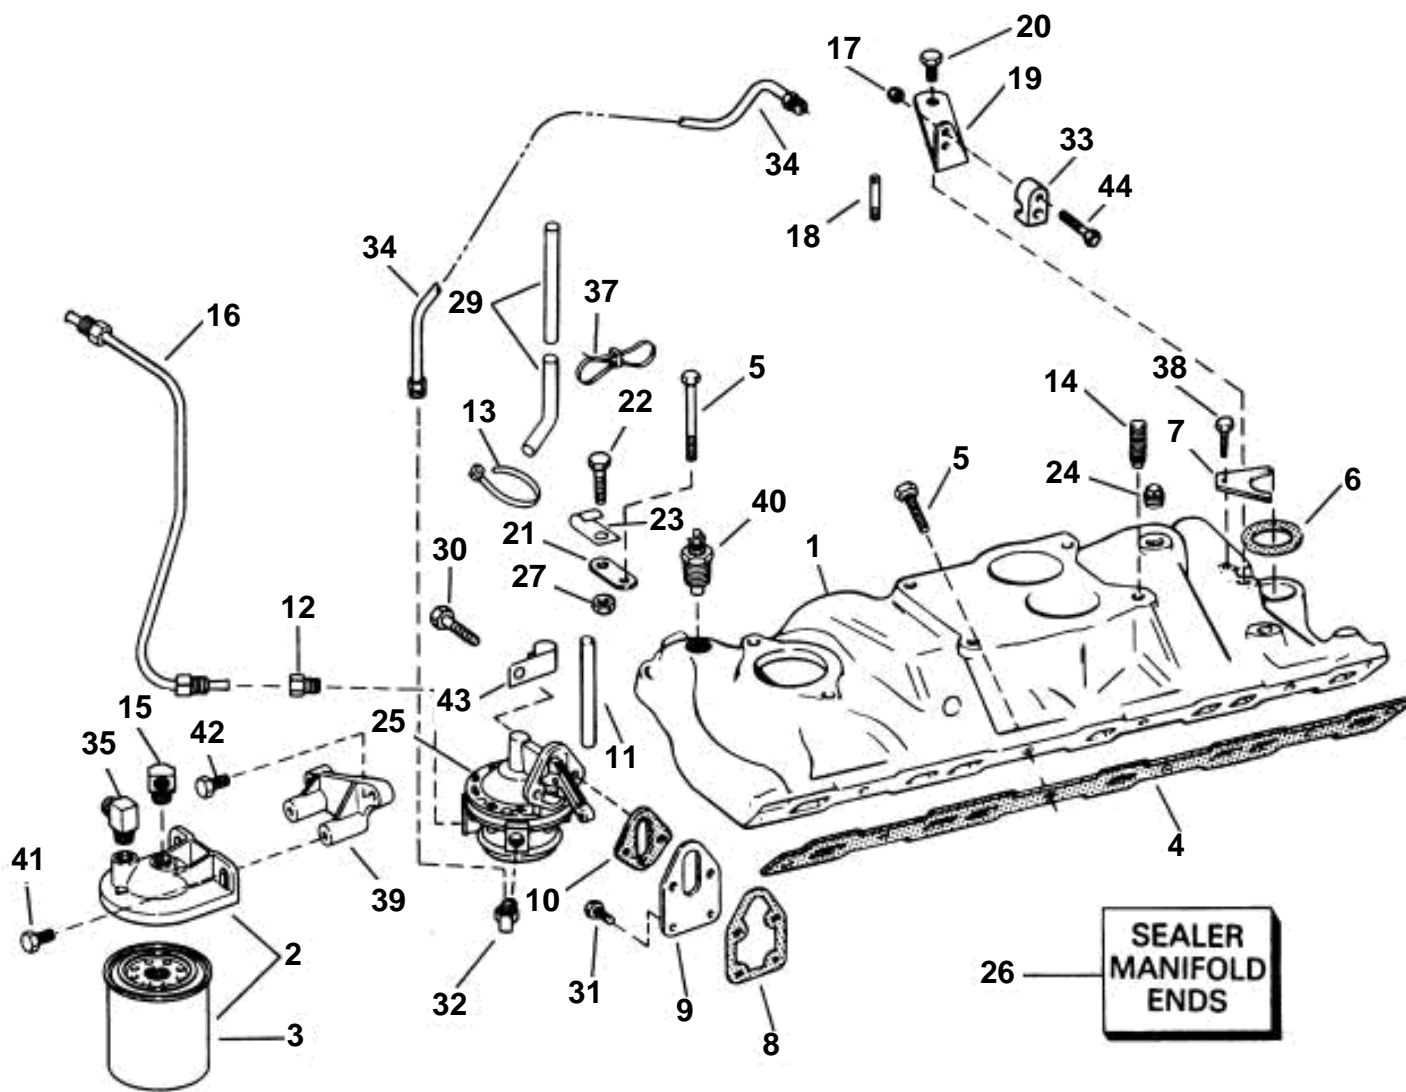

# FUEL PUMP & INTAKE MANIFOLD - 5.7 GL

# FUEL PUMP & INTAKE MANIFOLD - 5.7 GL

REF	PART NO.	QTY	DESCRIPTION
1	3854268	1	Inlet pipe, 5.7GL
2	3850861	1	Cover
3	3851218	1	Fuel filter
4	3854269	1	Gasket kit, Manifold
5	3853196	9	Screw, Manifold to head
	3852580	4	Screw, Manifold to head (#1, 2, 6 left side, 6 right side)
6	3852109	1	Gasket, Distributor
7	3852108	1	Clamp, Distributor
8	3852113	1	Gasket, Plate to engine
9	3852114	1	Plate, Fuel pump mounting
10	3852095	1	Gasket, Pump to plate
11	3852112	1	Push rod, Fuel pump
12	3852017	1	Adapter, Pump inlet
13	3852158	2	Lock strap, Overflow hose
14	3853333	4	Stud, Carburetor mounting
15	3852702	1	Fitting, Filter outlet
16	3853997	1	Fuel pipe, Filter to pump
17	3852118	1	Nut, Anchor block
18	3850682	1	Stud, Anchor block
19	3850222	1	Bracket
20	3853428	2	Screw, Anchor bracket
21	3852621	1	Bracket, Fuel line clamp
22	3852115	1	Screw, Fuel line clamp
23	3852231	1	Clamp, Fuel line
24	3850740	1	Plug, Intake manifold
25	3853792	1	Fuel pump
26	3853169	X	Sealant, Manifold ends
27	3852099	1	Nut, Fuel line clamp
29	3854242	1	Hose, Fuel pump overflow
30	3853393	2	Screw, Pump mounting
31	3852062	2	Screw, Plate to engine
32	3852453	1	Fitting, Pump outlet
33	3850266	1	Anchorage
34	3854104	1	Fuel pipe, Pump to carburetor
35	3852013	1	Riser, Fuel inlet
37	3852486	5	Lock strap, Fuel line to overflow
38	3853557	1	Screw, Distributor clamp
39	3853310	1	Bracket, Fuel filter
40	3852029	1	Sender, Water temp
41	3853326	2	Screw, Filter to bracket
42	3853326	2	Screw, Bracket to engine
43	3852092	1	Clamp, Overflow hose
44	3852048	1	Screw, Throttle anchor