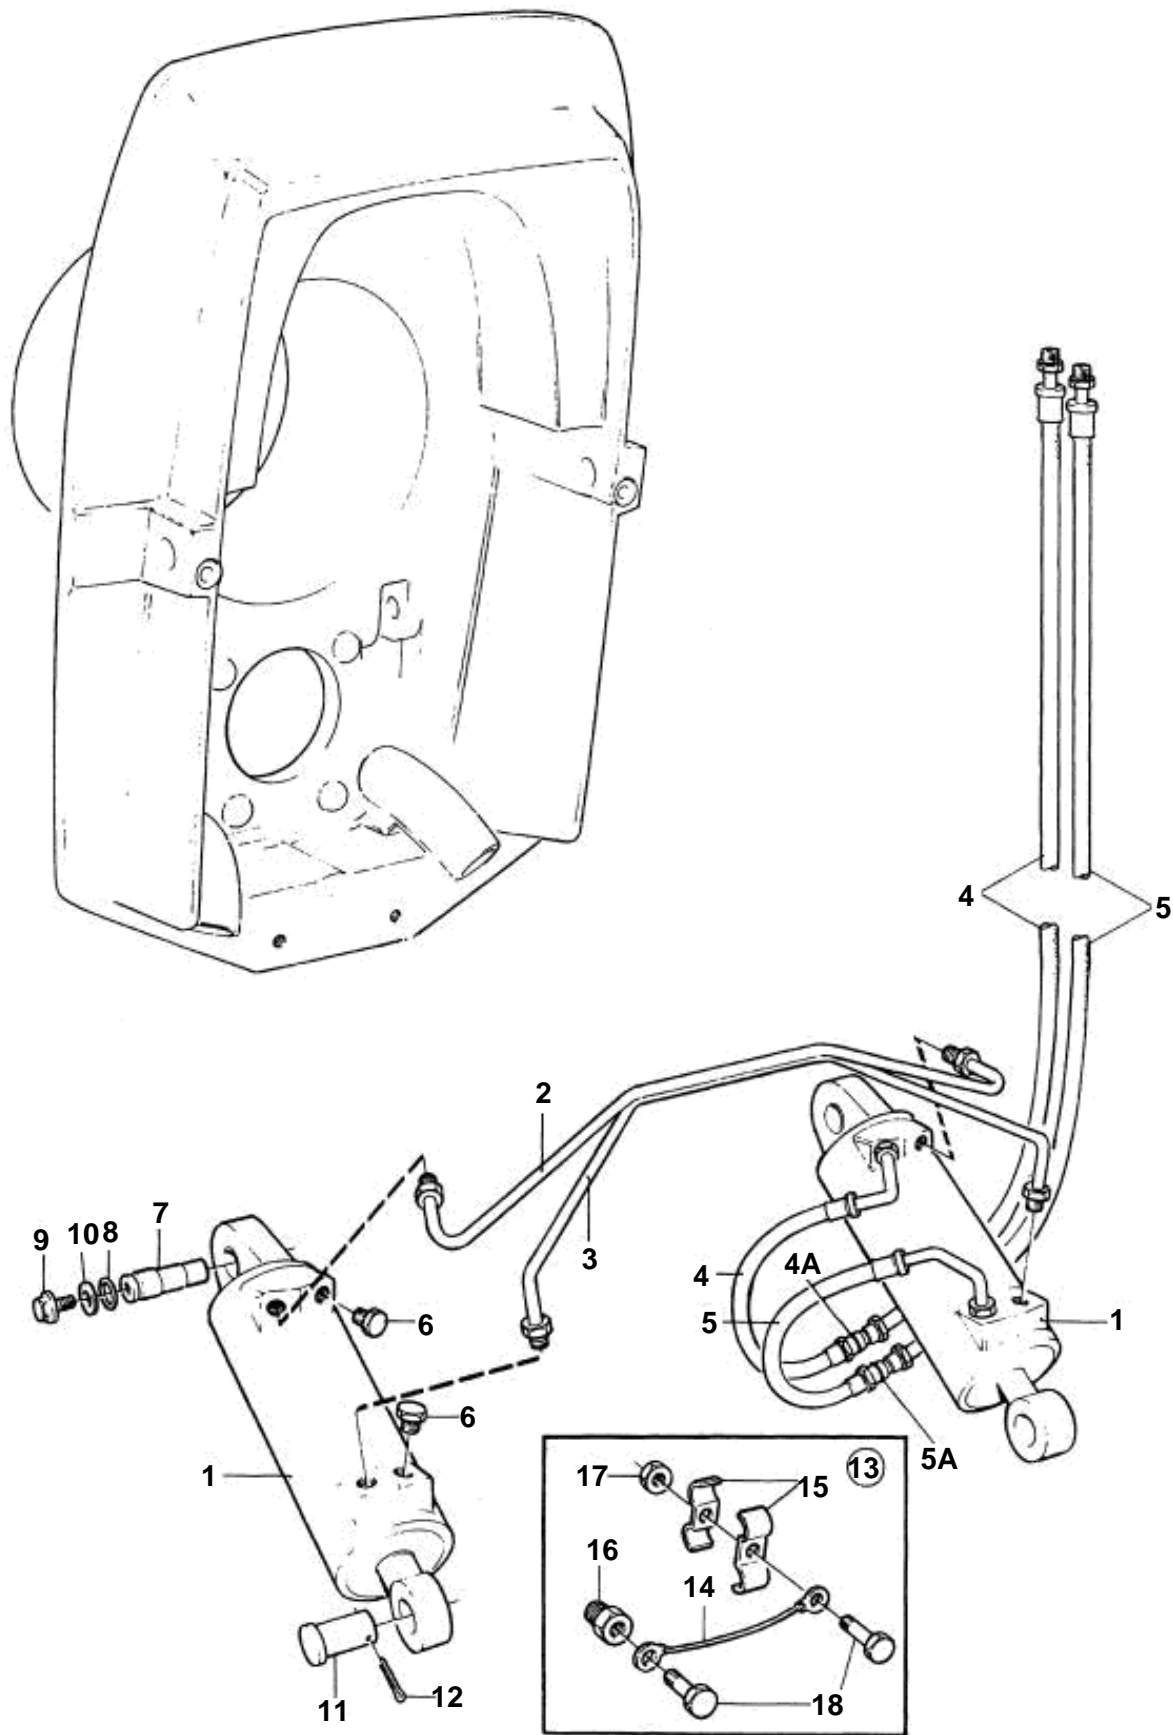

# DP - HYDRAULIC CYLINDERS AND GROUND CABLE KIT

# DP - HYDRAULIC CYLINDERS AND GROUND CABLE KIT

REF	PART NO.	QTY	DESCRIPTION
1	872837	2	Hydraulic cylinder
2	854696	1	Tube
3	854697	1	Tube
4	873228	1	Hydraulic hose
4a	960214	1	• O-ring
5	873229	1	Hydraulic hose
5a	960214	1	• O-ring
6	852879	2	Plug
7	872382	2	Pin
8	925053	2	O-ring
9	853060	2	Flange screw
10	853059	2	Washer
11	872126	2	Clevis pin
12	967707	2	Cotter pin
13	854625	1	Ground cable
14		1	• GROUND CABLE
15	854628	2	• Clamp
16	872207	1	• Nipple
17	944456	1	• Nut
18	963545	2	• Screw