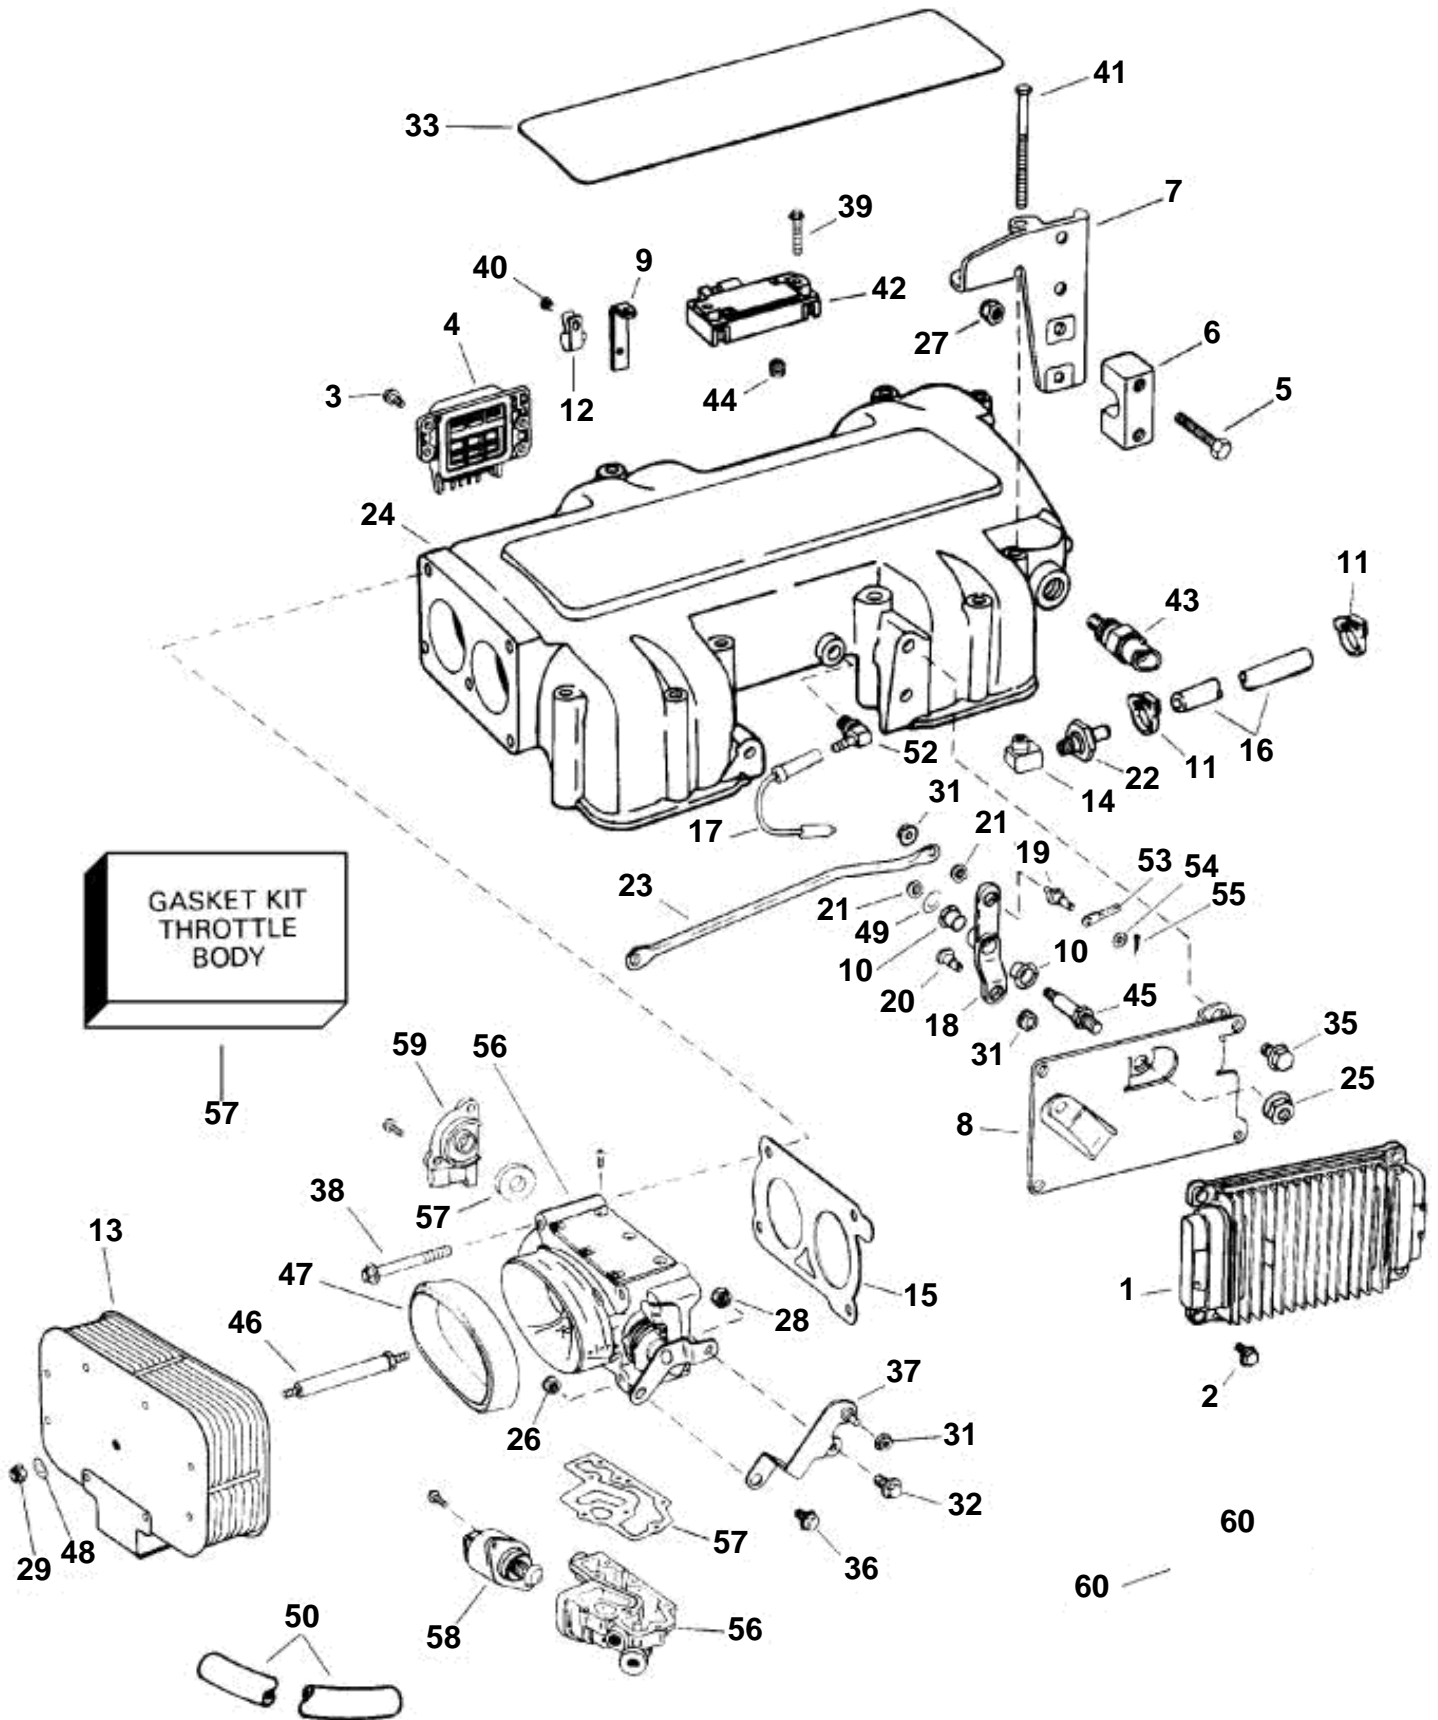

UPPER INTAKE MANIFOLD, Gi / GSi

UPPER INTAKE MANIFOLD, Gi / GSi

REF	PART NO.	QTY	DESCRIPTION	NOTES
1	3855763	1	Ecu, Gi	
	3855764	1	Ecu, GSi	7.4
	3855765	1	Ecu, GSi	8.2
2	3852115	4	Screw, ECM to bracket	GSi
	3855578	4	Screw, ECM to bracket	Gi
3	3852115	2	Screw, Knock sensor	
4	3854521	1	Control unit	
5		1	SCREW, Throttle anchor to bracket	
6	3850266	1	Anchorage, Throttle cable	
7	3854569	1	Bracket, Throttle cable	
8	3851988	1	Bracket, ECU & throttle lever to manifold	
9	3854820	1	Bracket, Clamp, fuel line to intake manifold	
10	3852094	1	Bushing, Shaft, throttle lever pivot	
11	3852170	1	Clamp, Hose, reservoir to pulse limiter	Reservoir end
	3852529	1	Clamp, Hose, reservoir to pulse limiter	Limiter end
12	3854896	1	Clamp, Fuel line to bracket	
13	3854669	1	Flame shield	
	3856226	1	Cover, Flame arrestor	Gi; Not shown
14	3854675	1	Elbow, Pulse limiter to intake manifold	
15	3854520	1	Gasket, Throttle body	Part of engine gasket kit
16	3853582	1	Hose, Reservoir to pulse limiter	
17	3854677	1	Hose, Regulator to intake manifold	
18	3854741	1	Lever, To ECM module & throttle lever bracket	
19	3854742	1	Pin, Throttle cable lever	
20	3854743	1	Pin, Throttle cable lever	
21	3854744	2	Nut, Pins to throttle cable lever	
22	3852225	1	Impulse limiter, Reservoir to intake manifold	
23	3854648	1	Link, Throttle lever to lever	
24	3854514	1	Manifold, Upper intake	
25	3852005	1	Nut, Shaft, throttle lever pivot	
26	3852009	1	Nut, Lever & pin assy	
27	3852118	1	Nut, Anchor, throttle cable to bracket	
28	3852420	1	Lock nut, Screw, throttle lever to throttle body	
29	3852420	1	Lock nut, Flame arrestor to throttle body	
30	3853404	1	Lock nut, Throttle pivot shaft to bracket	
31	3853729	2	Nut, Link, throttle cable lever to lever	
32	3852053	1	Screw, Lever to throttle body	
33	3854991	1	Decal	
	3854992	1	Decal	
35	3853398	2	Screw, Bracket, ECM module & throttle pivot	
36	3853428	1	Screw, Throttle lever to throttle body	
37	3854566	1	Lever	
38	3854651	4	Screw, Throttle body to manifold	
39	3854655	2	Screw, MAP sensor	
40	3854897	1	Screw, Clamp, fuel line to bracket	
41	3855091	12	Screw, Upper to lower intake manifold	
42	3850396	1	Sender	
43	3854527	1	Temperature sensor, Manifold air temperature (MAT)	
44	3854650	1	Seal, MAP sensor	Part of engine gasket kit
45	3854649	1	Control shaft, Pivot, throttle cable lever to bracket	
46	3854671	1	Stud, Flame arrestor to throttle body	
47	3854670	1	Grommet, Flame arrestor to throttle body	Part of engine gasket kit
48	3852184	1	Washer, Flame arrestor to throttle body	
49	3852189	1	Washer, Throttle lever to pivot shaft	
50	3852435	2	Hose, Flame arrestor to valve cover	Cut to length
52	3854679	1	Elbow, Intake manifold to reg. hose	
53	3850941	1	Adapter, Throttle cable	
54	3852193	1	Washer, Pin, throttle cable to lever	
55	3852052	1	Cotter pin, Cable to throttle lever assy	
56	3854519	1	Throttle	
57	3855193	1	· Repair kit, Throttle body	
58	3855194	1	· Sensor	
59	3855296	1	· Sensor, Throttle position	
60	3853956	1	Knock sensor	