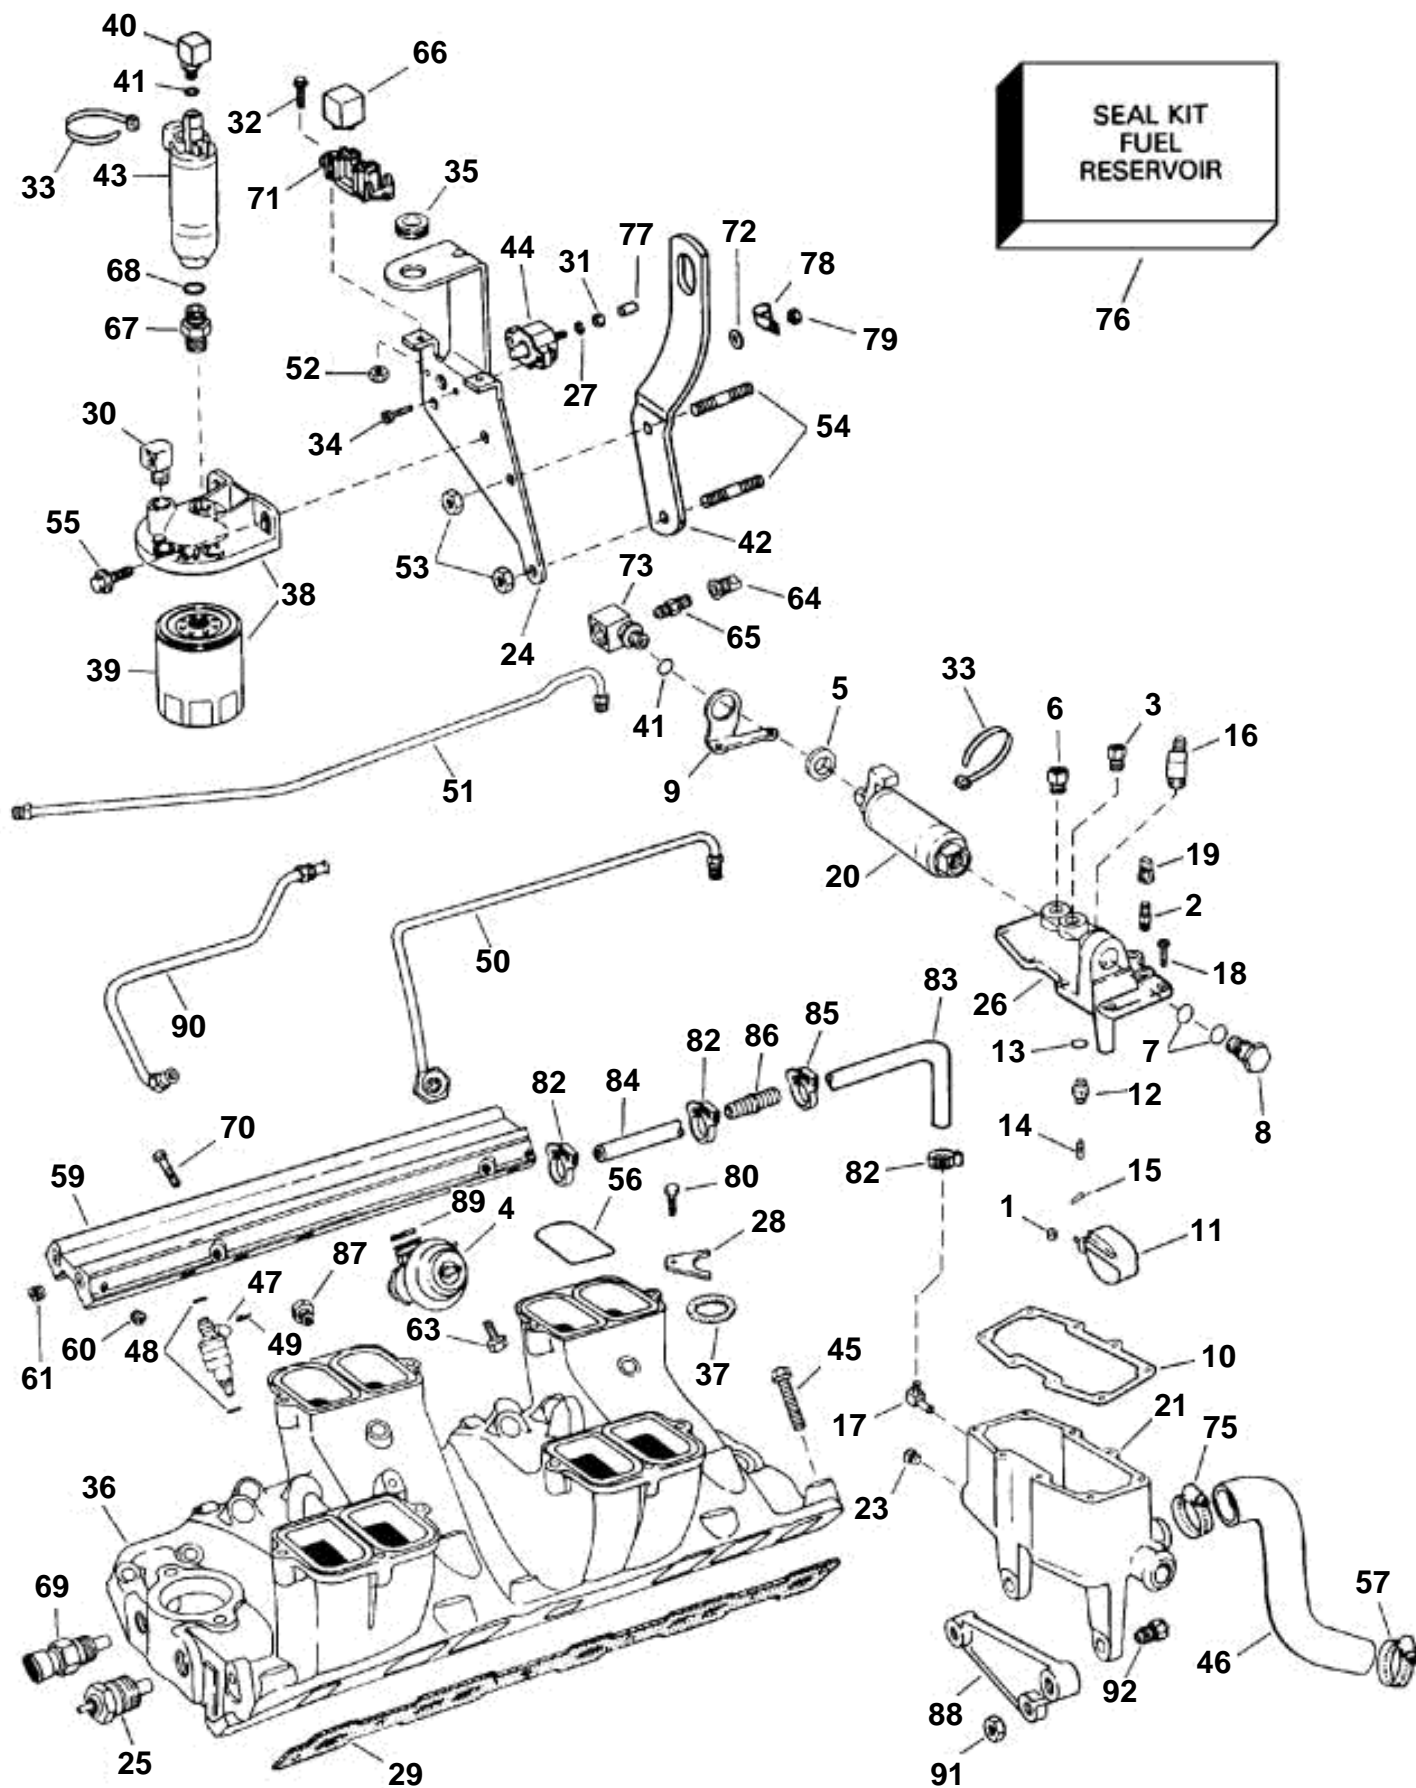

FUEL SYSTEM & LOWER INTAKE MANIFOLD

FUEL SYSTEM & LOWER INTAKE MANIFOLD

REF	PART NO.	QTY	DESCRIPTION	NOTES
1	3852034	1	Retainer, Float pin	
2	3854152	1	Valve, Reservoir assy	
3	3852462	1	Fitting, Fuel line to reservoir	
4	3854517	1	Pressure sensor	
5	3852481	1	Grommet, Fuel pump to cover	Reservoir assy
6	3852017	1	Adapter, Fuel line	LP pump to reservoir
7	3853642	2	O-ring, Retainer, fuel pump	Part of engine gasket kit
8	3853572	1	Hollow screw, Fuel pump to cover	Reservoir assy
9	3853573	1	Bracket, Fuel pump grommet	Reservoir assy
10	3853574	1	Gasket, Cover	Reservoir assy
11	3853575	1	Float, Reservoir assy	
12	3853576	1	Seat, Float needle	Reservoir assy
13	3853577	1	Gasket, Float needle seat	Reservoir assy
14	3853578	1	Needle, Float	Reservoir assy
15	3853579	1	Clip, Needle to float	Reservoir assy
16	3853597	1	Elbow, Vent, reservoir to intake	
17	3852480	1	Riser, Reservoir to thermostat hsg	
18	3853606	8	Screw, Cover to reservoir	Reservoir assy
19	3853616	1	Protective cap, Pressure valve	
20	3855958	1	Fuel pump, High pressure	
21	3854149	1	Tank	
23	3853618	1	· Plug, Reservoir assy	
	3852167	1	· Plug, Reservoir drain	
24	3856439	1	Bracket, Fuel filter and fuel pump	
25	3852029	1	Sender, Water temperature	
	872068	1	Sender, Water temperature, dual station	
26	3854405	1	Cover, Reservoir assy	
27	3852001	2	Lock washer, Circuit breaker	
28	3852108	1	Clamp, Distributor to engine	
29	3854095	1	Gasket kit, Intake manifold	GSi; part of engine gasket kit
	3854096	1	Gasket kit, Intake manifold	GL, Gi; part of engine gasket kit
30	3852013	1	Riser, Inlet, fuel filter cover	
31	3852064	2	Nut, Circuit breaker	
32	3852208	2	Screw, Relay & cable assy	
33	3852158	2	Lock strap, Engine cable to fuel pump	
34	3853620	2	Screw, Circuit breaker to bracket	Electrical ignition
35	3852481	1	Grommet, Fuel pump to bracket	
36	3854516	1	Manifold, Lower	GL
	3854513	1	Manifold, Lower	
37	3852109	1	Gasket, Distributor	
38	3850861	1	Cover	
	3850835	1	· Cover, Fuel filter	
39	3851218	1	· Fuel filter	
40	3853494	1	Fitting, Fuel line to fuel pump	
41	3850820	2	· O-ring, Fitting	
42	3854377	2	Bracket, Cylinder head	
43	3854902	1	Fuel pump, Low pressure	
44	3854162	1	Breaker, 12.5A	
45	3854654	4	Screw, Intake manifold, long	
46	3854853	1	Hose, Vapor separator to oil cooler	
47	3854518	8	Injector	
48	3855192	16	O-ring, Fuel injector	Part of engine gasket kit
49	3855191	8	Clip, Fuel injector	
50	3854646	1	Fuel pipe, Fuel regulator to reservoir	
51	3854644	1	Fuel pipe, Low pressure pump to reservoir	
52	3852077	2	Nut, Relay to fuel pump mtg. brkt	
53	3853273	2	Lock nut, Stud, bracket to cylinder head	
54	3852117	1	Stud, Lift bracket & fuel pump bracket	
55	3853393	1	Screw, Fuel filter, oil tube, & spacer to brkt	
56	3854515	8	O-ring, Manifold	Part of engine gasket kit
57	3852098	1	Clamp, Hose to gimbal	
59	3854574	1	Fuel pipe	
60	3855032	2	· Plug, Fuel rail, 1/16-27 NPTF	
61	3855033	4	· Plug, Fuel rail, 1/8-27 NPTF	