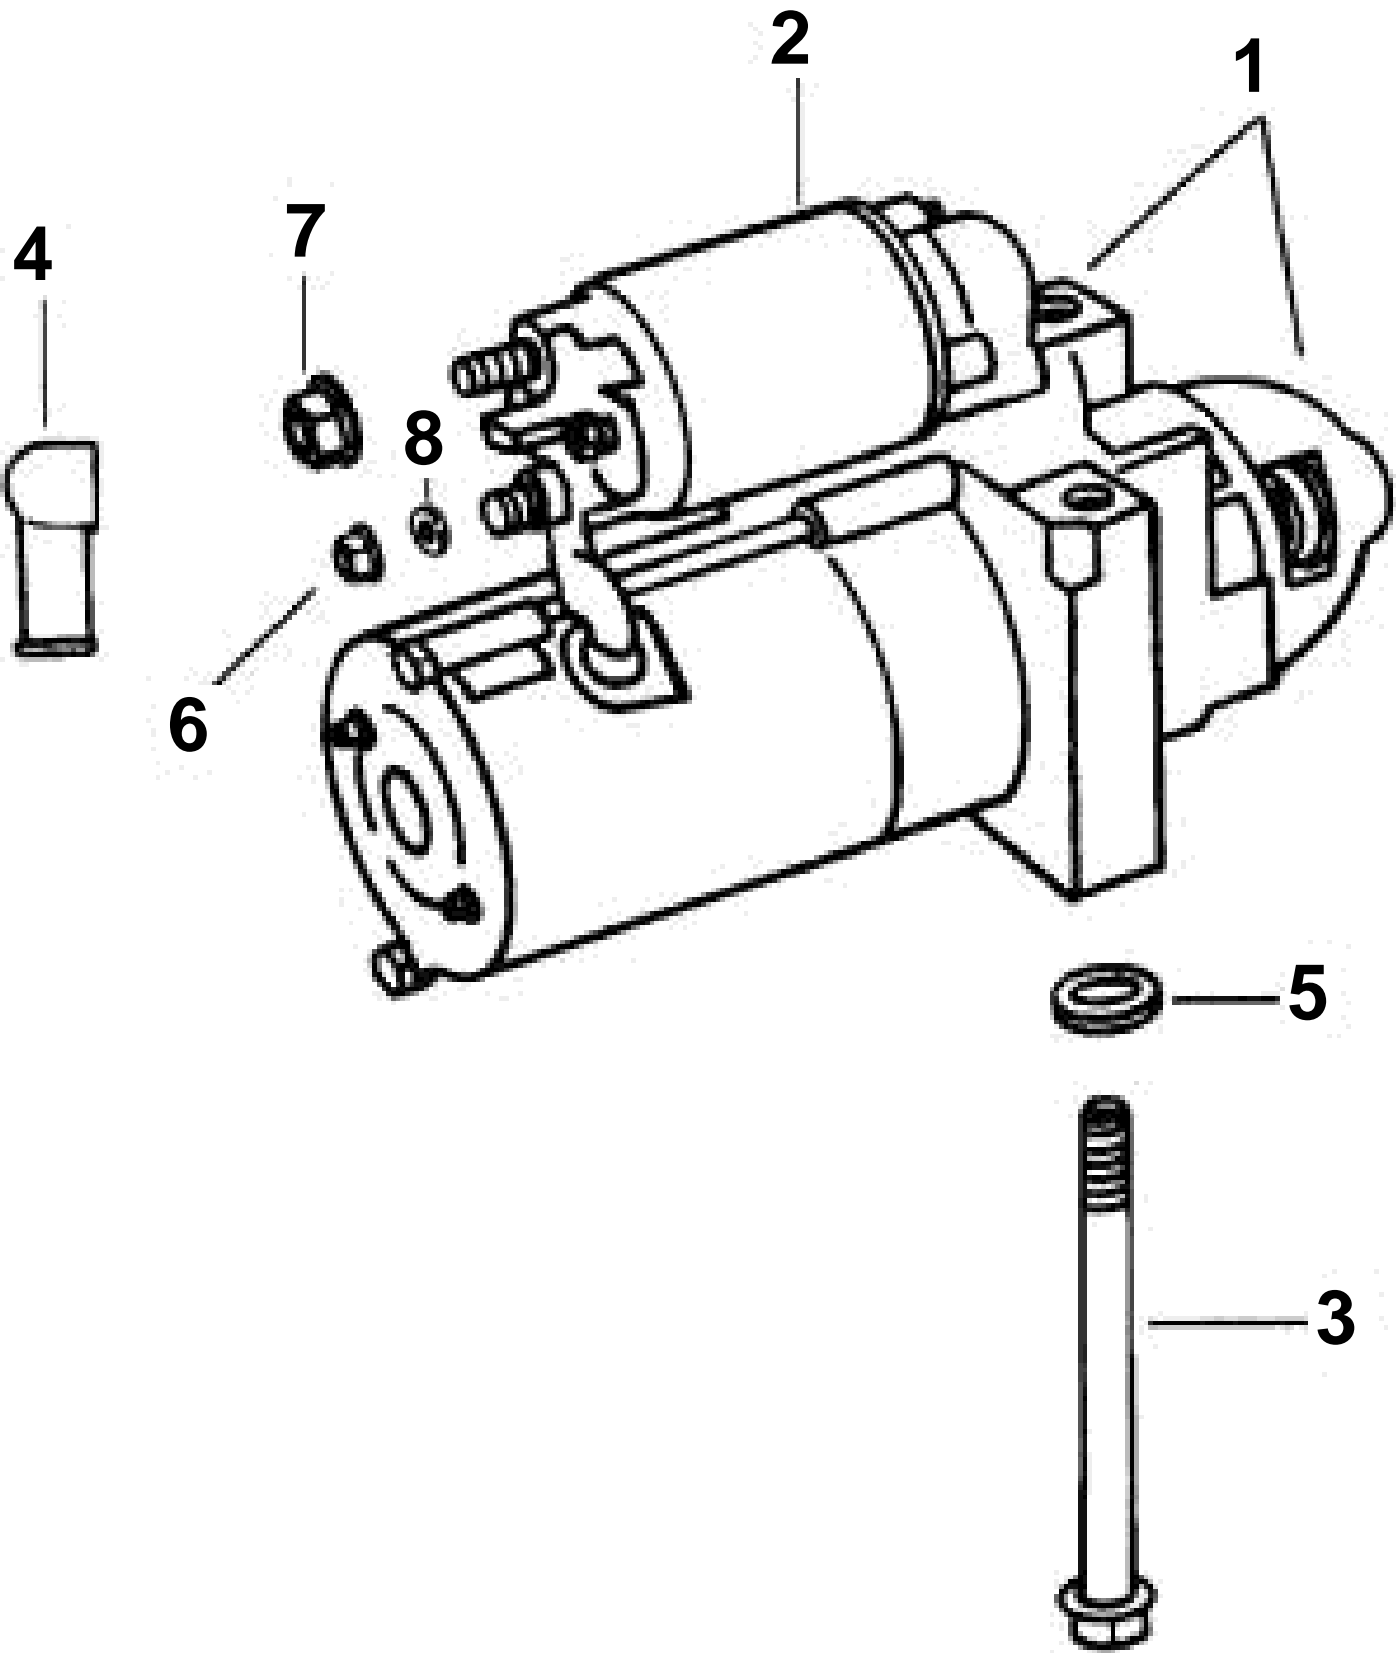

STARTER MOTOR

# STARTER MOTOR

| REF | PART NO. | QTY | DESCRIPTION                   |
|-----|----------|-----|-------------------------------|
| 1   | 3854751  | 1   | Starter motor                 |
| 2   | 3850216  | 1   | • Solenoid                    |
| 3   | 3854752  | 2   | Screw, Starter                |
| 4   | 3852487  | 1   | Protective cap, Battery cable |
| 5   | 3854496  | 2   | Washer, Starter mounting      |
| 6   | 3852518  | 2   | Nut, Starter solenoid         |
| 7   | 3853714  | 1   | Nut, Starter solenoid         |
| 8   | 3852520  | 2   | Washer, Solenoid              |