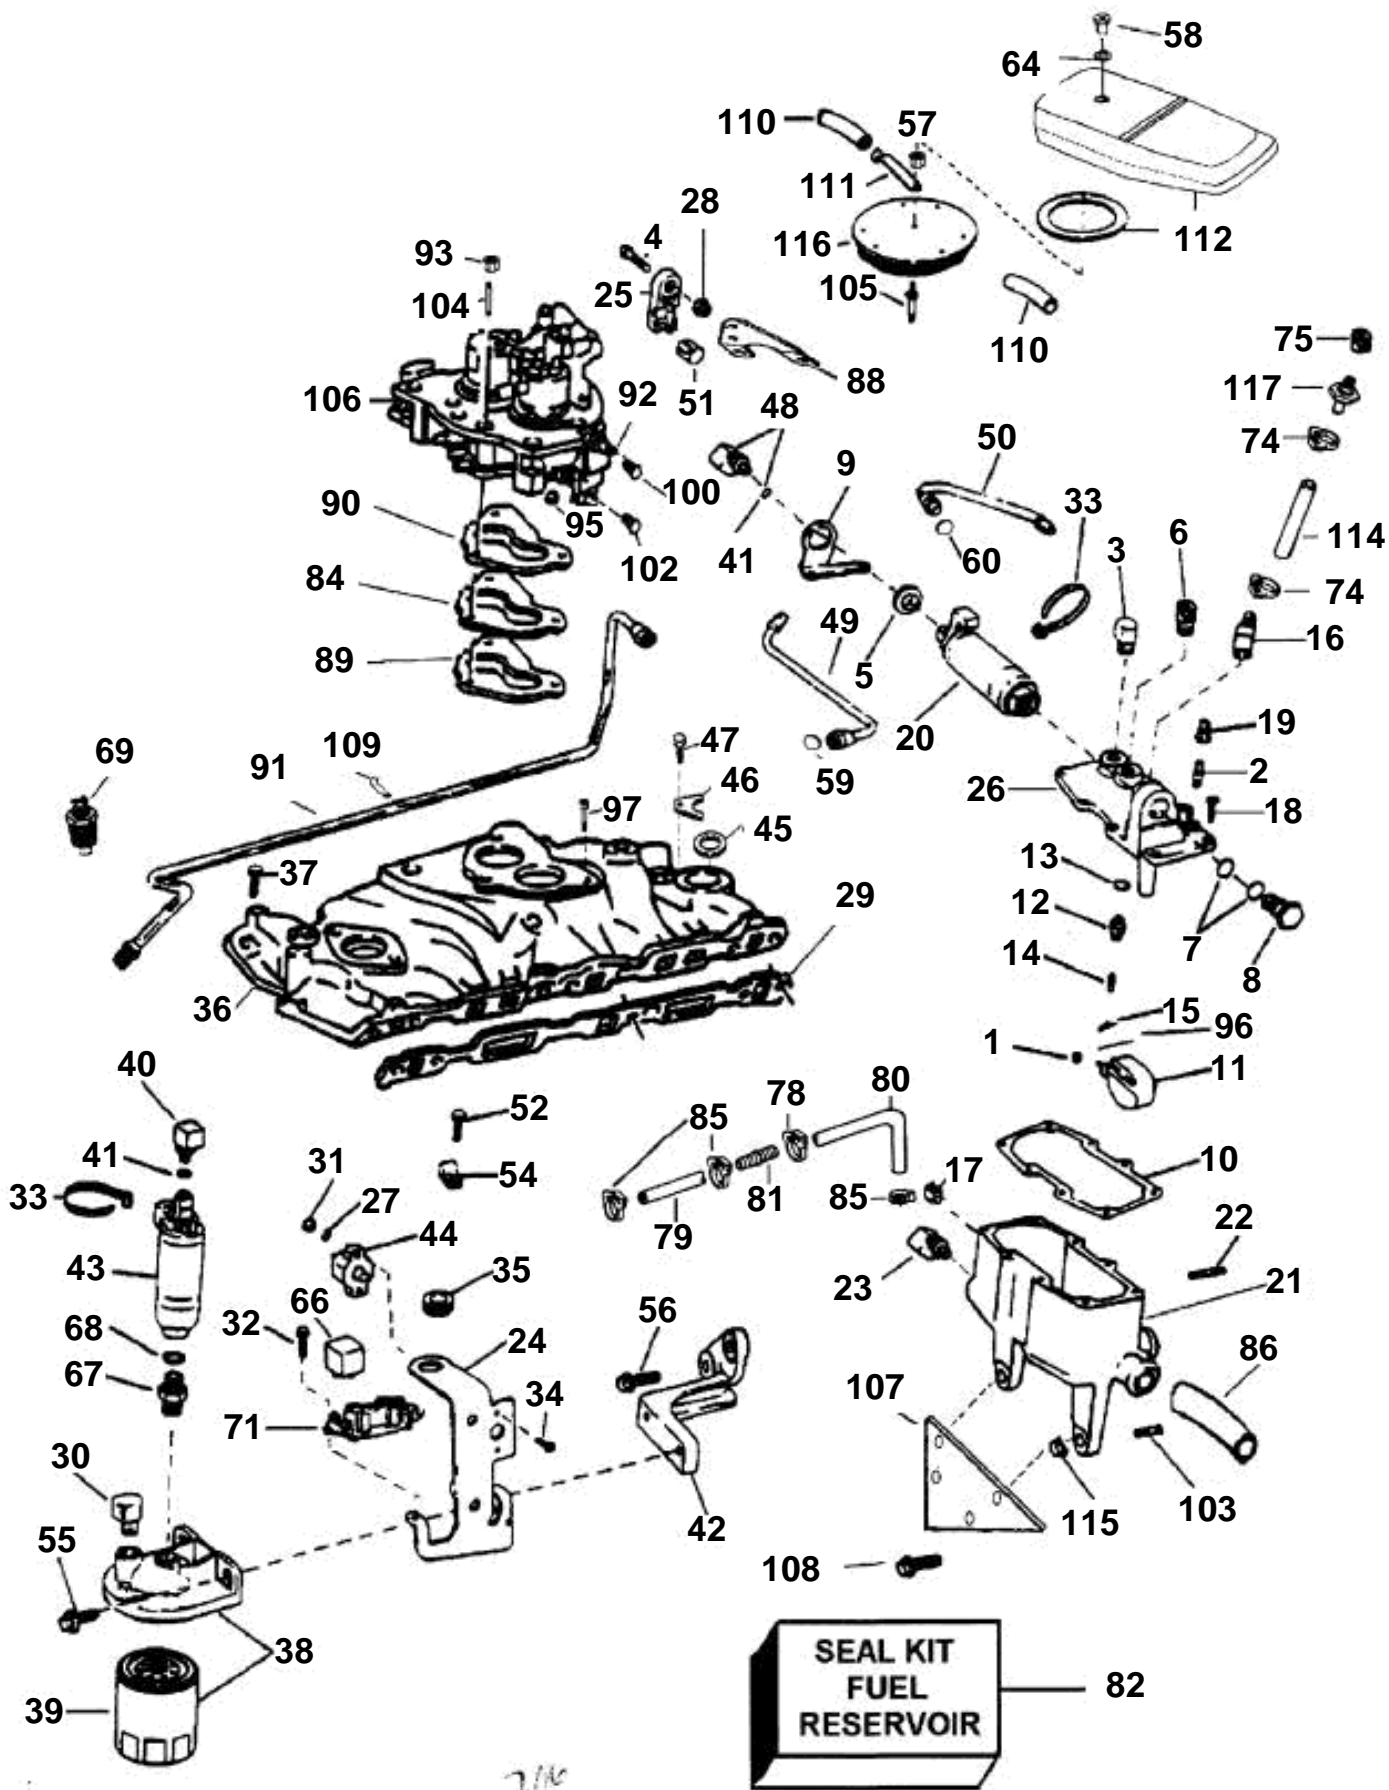

FUEL SYSTEM & INTAKE MANIFOLD-Gi

FUEL SYSTEM & INTAKE MANIFOLD-Gi

REF	PART NO.	QTY	DESCRIPTION	NOTES
1	3852034	1	Retainer, Float pin	Contents of fuel reservoir seal kit.
2	3854152	1	Valve, Pressure, reservoir	
3	3852017	1	Adapter, Fuel pump to reservoir	
4	3852048	1	Screw, Throttle cbl anchor to brkt	
5	3852481	1	Grommet, Fuel pump, reservoir	
6	3852462	1	Fitting, Return to reservoir	
7	3853642	2	O-ring, Retainer, fuel pump	Contents of fuel reservoir seal kit.
8	3853572	1	Hollow screw, Fuel pump to cover	
9	3853573	1	Bracket, Fuel pump grommet	
10	3853574	1	Gasket, Cover, reservoir	Contents of fuel reservoir seal kit.
11	3853575	1	Float, Reservoir	
12	3853576	1	Seat, Float needle	Contents of fuel reservoir seal kit.
13	3853577	1	Gasket, Float needle seat	
14	3853578	1	Needle, Float	Contents of fuel reservoir seal kit.
15	3853579	1	Clip, Needle to float	
16	3853597	1	Elbow, Vent, reservoir to intake	
17	3852167	1	Plug, Reservoir drain	
18	3853606	8	Screw, Cover to reservoir	
19	3853616	1	Protective cap, Pressure valve	
20	3854280	1	Fuel pump, High pressure	
21	3853624	1	Fuel tank	
22	3850571	1	· Stud, Oil cooler bracket	
23	3852480	1	Riser, Reservoir to thermostat	
24	3853544	1	Bracket, Support	
25	3850266	1	Anchorage, Throttle cable	
26	3854405	1	Cover	
27	3852001	2	Lock washer, Circuit breaker	
28	3852118	1	Nut, Throttle cable anchor	
29	3850379	1	Gasket kit, Intake manifold	
30	3852013	1	Riser, Fuel line to pump	
31	3852064	1	Nut, Circuit breaker	
32	3852208	1	Screw, Relay to support	
33	3852158	2	Lock strap, Cable	
34	3853620	2	Screw, Circuit breaker	
35	3852481	1	Grommet, Fuel pump bracket	
36	3850381	1	Inlet pipe	
37	3853196	8	Screw, Intake	
	3852580	4	Screw, Intake	
38	3850861	1	Cover	
39	3851218	1	· Fuel filter	
40	3853494	1	Fitting, Fuel line to fuel pump	
41	3850820	1	· O-ring, Fitting	Contents of fuel reservoir seal kit.
42	3853310	1	Bracket, Fuel pump & filter	
43	3854902	1	Fuel pump, Low pressure	
44	3854163	1	Breaker, 20A Fuel pmp	
45	3852109	1	Gasket, Distributor	
46	3852108	1	Clamp, Distributor	
47	3853557	1	Screw, Distributor	
48	3854924	1	Fitting, Fuel pump, high pressure	
49	3854775	1	Fuel pipe, Pump to TBI	
50	3854773	1	Fuel pipe, TBI to reservoir	
51	3852092	2	Clamp, Throttle cable	
52	3852115	1	Screw, Clamp, fuel fine	
54	3852231	1	Clamp, Fuel line to valve cover	
55	3853266	2	Screw, Fuel filter bracket	
56	3853326	2	Screw, Bracket to head	
57	3853561	1	Nut, Flame arrestor to TBI	
58	3852749	1	Nut, Flame arrestor, cover	
59	3850424	1	O-ring, Fuel line, TBI inlet	
60	3850423	1	O-ring, Fuel line, TBI return	
	3852434	1	Clamp, Engine cable to intake	
	3852075	1	Plug, Intake	
64	3852007	1	Washer, Nut, flame arrestor cover	
66	3850403	1	Relay, Fuel pump	