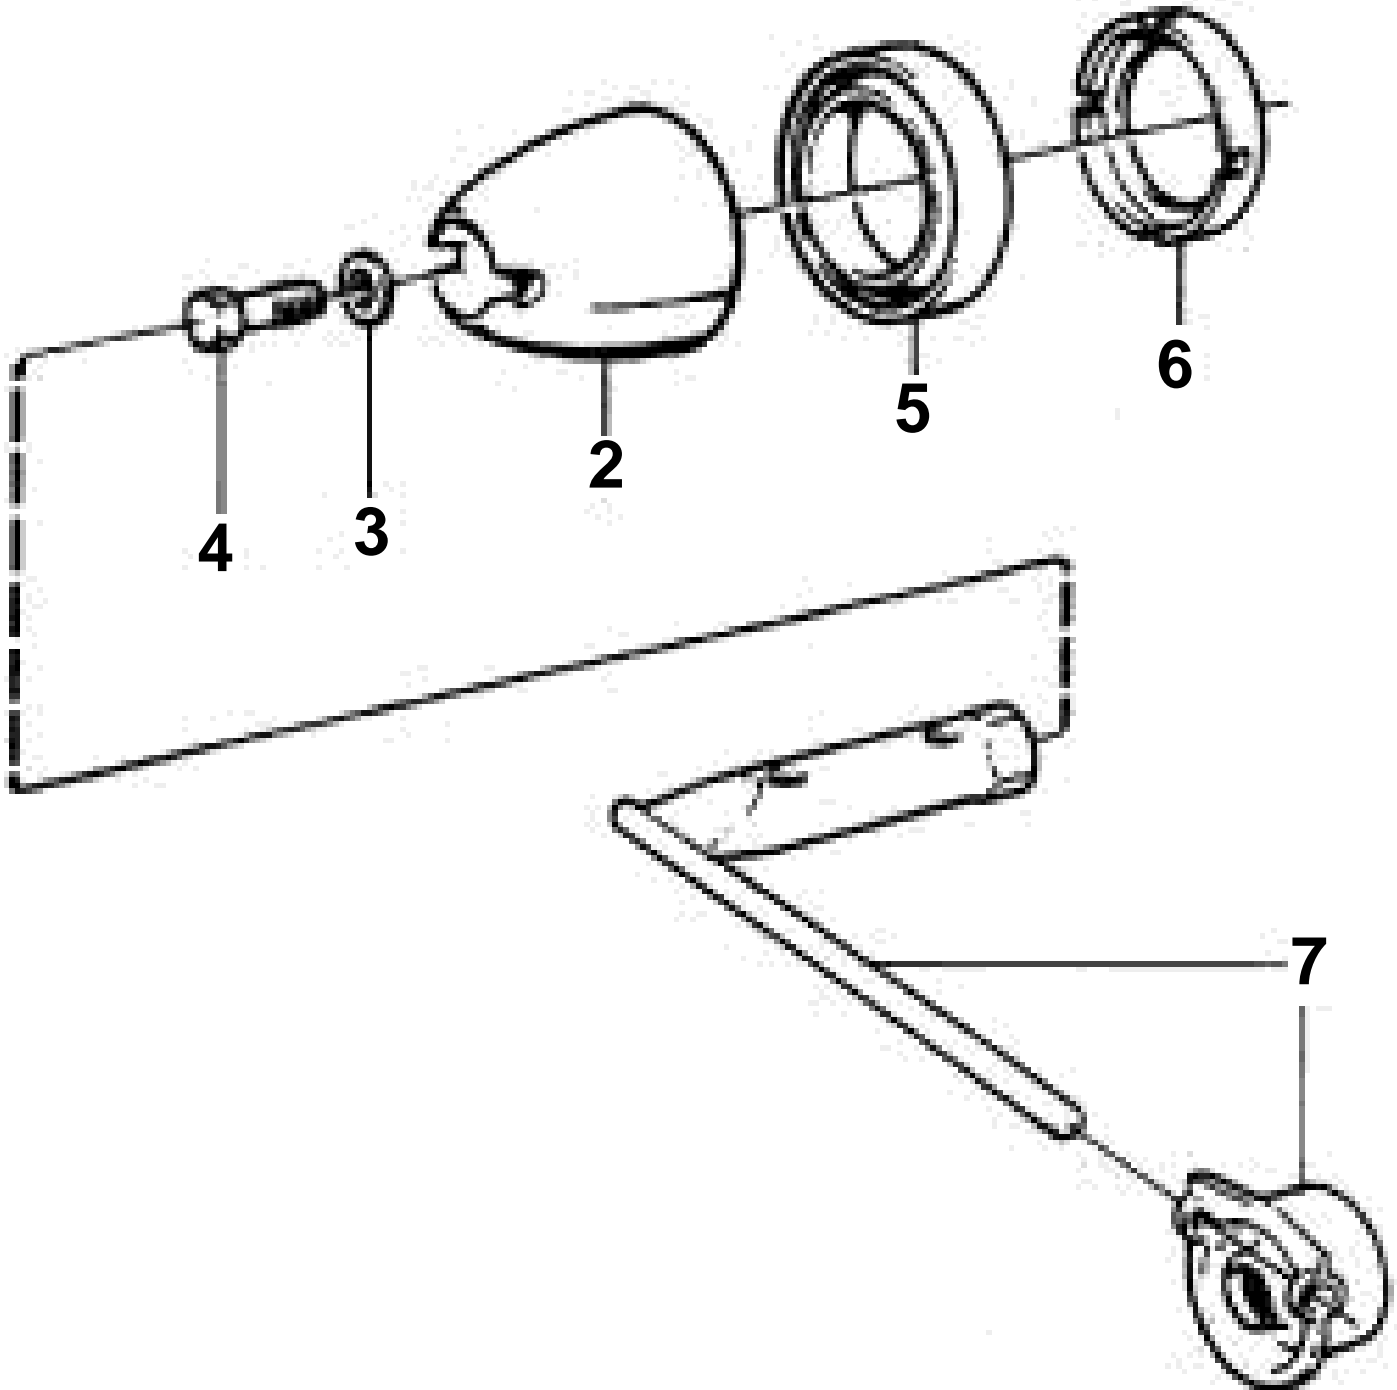

# DP-PROPELLER CONE KIT TOOL, CONE TIGHTENING

REF	PART NO.	QTY	DESCRIPTION	NOTES
1	872549	1	Propeller cone kit	
2		1	· PROPELLER CONE	
3	943194	1	· Washer	
4	872546	1	· Lock screw	
5	853676	1	· Spacer ring	For diesel engine with duoprop drive unit.
6	854294	1	· Plastic washer	
7	873058	1	Tool kit	
8	872773	1	· Tool kit	