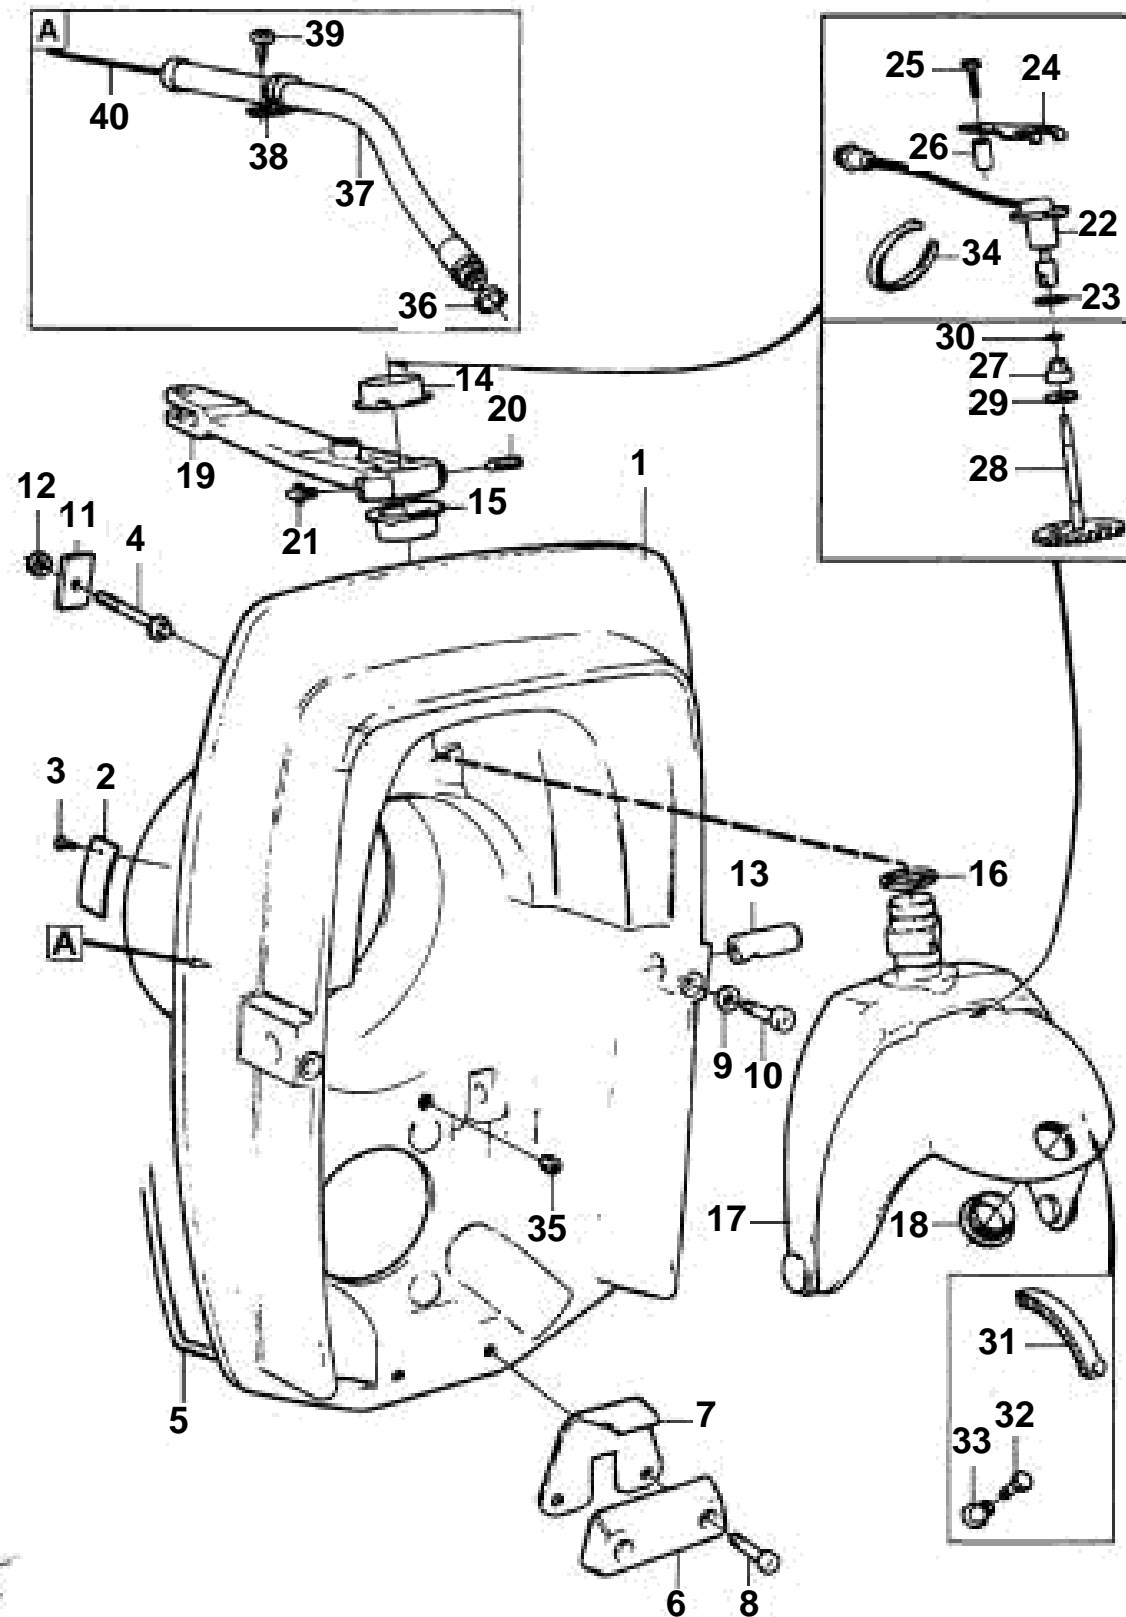

# DP -TRANSOM SHIELD WITH MOUNTING COMPONENTS

# DP -TRANSOM SHIELD WITH MOUNTING COMPONENTS

REF	PART NO.	QTY	DESCRIPTION
1	876630	1	Shield
2	853706	1	· Type plate
3	804269	2	· Drive screw
4	853595	6	Stud
5	852868	X	Sealing strip, L=1750 mm
6	852835	1	Zinc electrode
7	872963	1	Support plate
8	946541	2	Screw
9	941670	2	Washer
10	963699	2	Screw
11	852866	6	Washer
12	963108	6	Nut
13	872493	2	Pin
14	854705	1	Bushing
15	854704	1	Bushing
16	977313	1	Sealing ring
17	872845	1	Steering fork kit
18	853048	1	· Bushing
19	872722	1	Spindle arm
20	947904	1	Set screw
21	3850675	1	Nipple
22	828726	1	Potentiometer
23	955991	1	O-ring
24	853039	1	Bracket
25	955298	1	Screw
26	872355	1	Spacer sleeve
27	851430	1	Bushing
28	852984	1	Drive gear
29	966207	1	Sealing ring
30	925050	1	O-ring
31	872812	1	Gear segment
32	853759	1	Screw
33	853760	1	Rivet nut
34	948210	1	Strip clamp
35	853215	2	Plug
36	897745	1	Gasket
37	839091	1	Hose
38	952635	1	Clamp
39	955512	1	Screw
40		X	