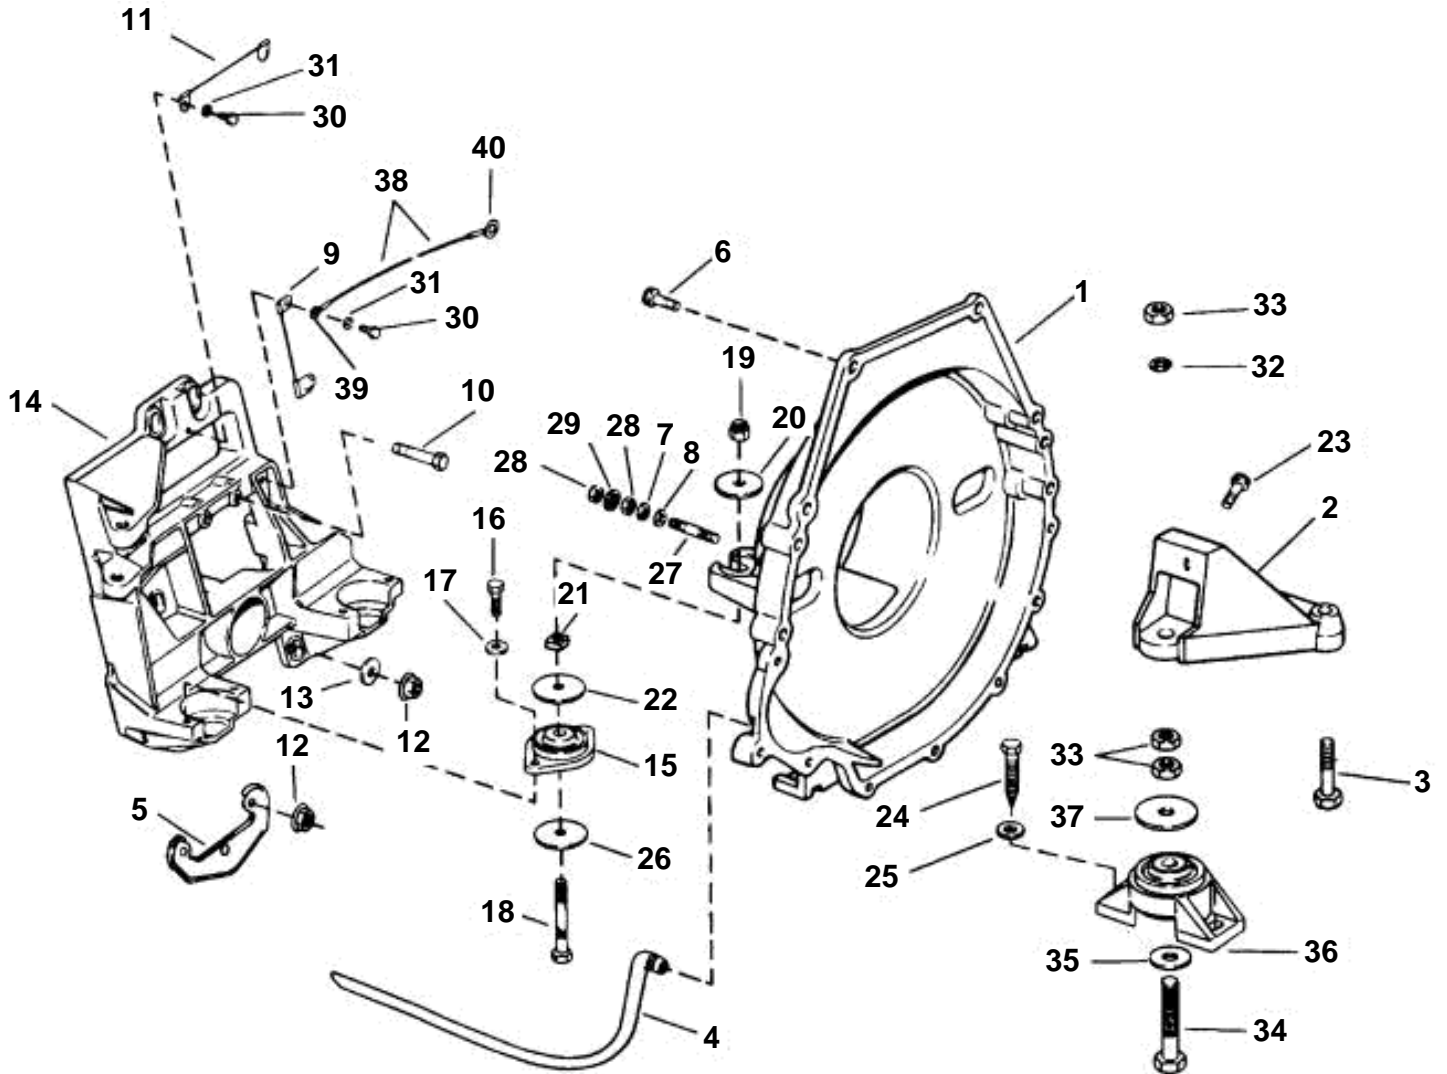

SX-TRANSOM PLATE, FLYWHEEL HOUSING, & MOUNTS

SX-TRANSOM PLATE, FLYWHEEL HOUSING, & MOUNTS

REF	PART NO.	QTY	DESCRIPTION
1	3853408	1	Flywheel housing, Flywheel
2	3853724	2	Bracket, Front mount
3	3853626	4	· Screw, Front mount
4	3852832	1	Hose, Flywheel housing
5	3852605	1	Backing plate
6	3853558	4	Screw, Flywheel housing
7	3852002	2	Lock washer, Flywheel housing
8	3852058	2	Washer, Flywheel housing
9	3853928	1	Ground cable, Bracket to stud
10	3853547	2	Screw, Transom plate
11	3853929	1	Ground cable, Bracket to arm
12	3853329	6	Nut, Transom plate
13	3852573	4	Washer, Transom plate
14	3854605	1	Plate, Inner
15	3853806	2	Rubber cushion
16	3852085	4	Screw, Rear mount to plate
17	3852155	4	Washer, Rear mount to plate
18	3850934	2	Gear under, Rear mount
19	3850929	2	Nut, Rear mount
20	3852540	2	Washer, Rear mount
21	3852539	2	Nut, Rear mount
22	3852622	2	Washer, Rear mount
23	3852701	2	Screw, Mount rest
24	3852475	4	Screw
25	3852078	4	Washer, Lag screw
26	3852542	2	Washer, Mount
27	3852754	2	Stud, Ground
28	3852065	4	Nut, Ground
29	3852070	2	Washer, Ground
30	3852050	4	Screw, Ground strap
31	3852193	4	Washer, Ground strap
32	3852090	2	Lock washer, Front mount
33	3852021	6	Nut, Mount bracket
34	3852566	2	Screw, Engine mount
35	3852428	2	Washer, Lower
36	3853805	2	Rubber cushion
37	3852433	2	Washer, Front mount, upper
38	3853927	1	Ground cable, Brkt to engine
39	3854243	1	· Connector
40	3852527	1	· Cable terminal, Ring