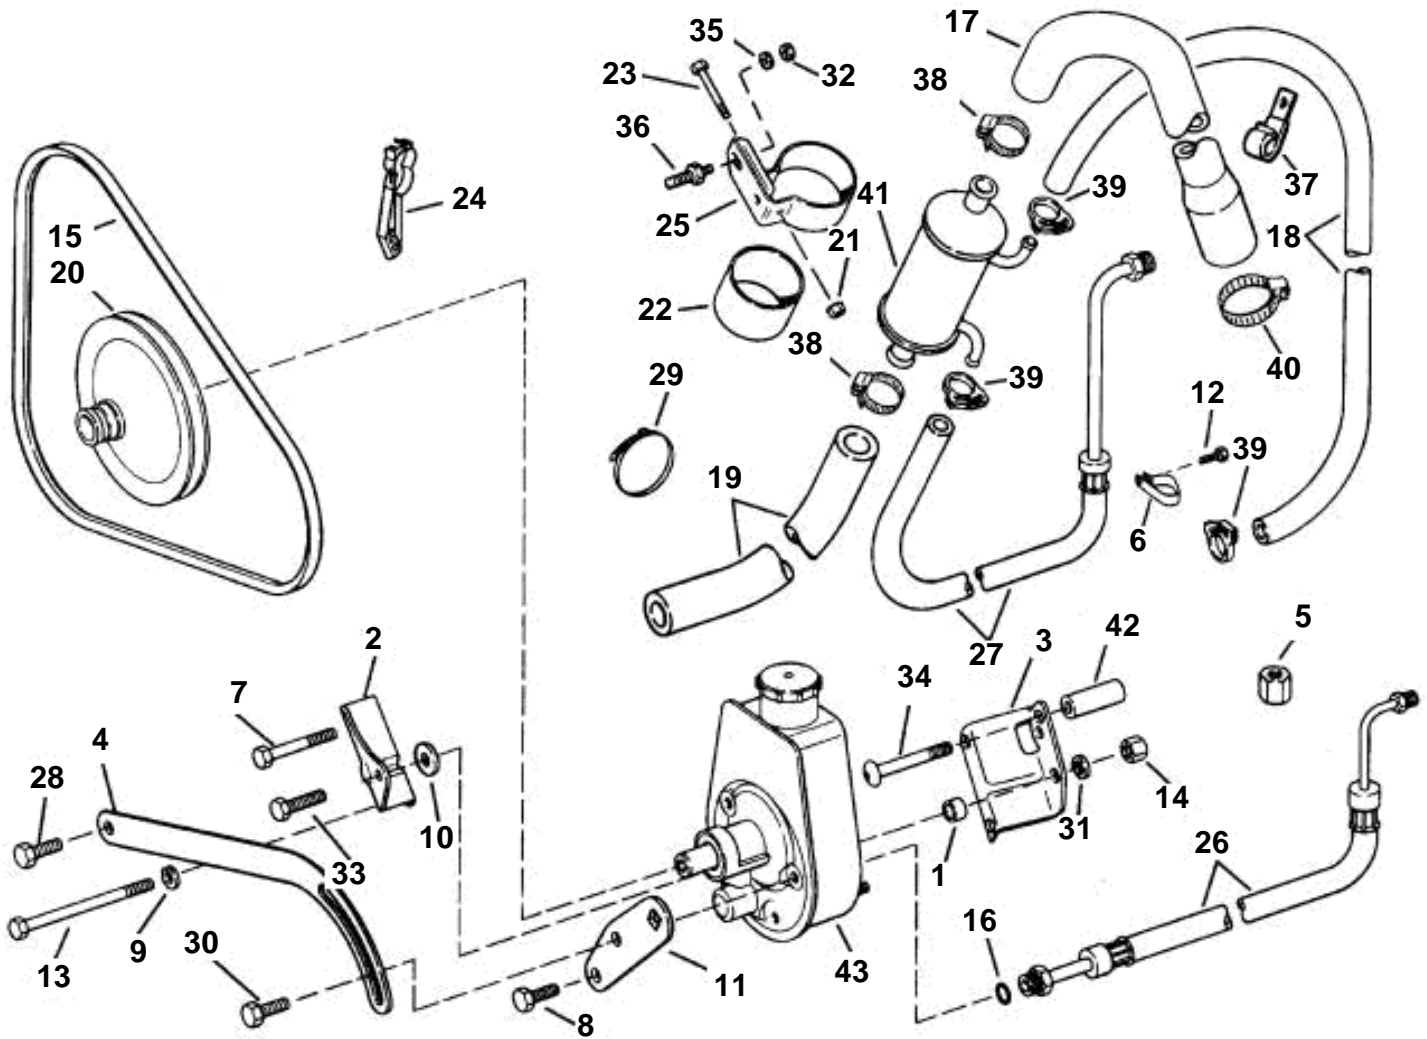

POWER STEERING PUMP, FL

POWER STEERING PUMP, FL

REF	PART NO.	QTY	DESCRIPTION
1	3852495	1	Spacer, Pump to bracket
2	3853330	1	Bracket, Steering pump, front
3	3852704	1	Bracket, Steering pump, rear
4	3853660	1	Brace, Steering pump to engine
5	3853315	1	Fitting, Steering hose plug
6	3852729	1	Clamp, Hoses to cyl. head, stbd
7	3853394	1	Screw, Bracket to engine, upper
8	3853405	1	Screw, Brace to pump
9	3852055	1	Washer, Bracket to engine
10	3852116	1	Washer, Bracket to pump
11	3853327	1	Bracket, Belt adjustment
12	3853398	1	Screw, Clamp to cylinder head
13	3852256	2	Screw, Bracket to engine
14	3852498	1	Nut, Pump to bracket, rear
15	3853331	1	V-belt, Power steering pump
16	3852497	1	O-ring, Pressure hose
17	3852285	1	Hose, Gimbal to oil cooler (SX)
	3850416	1	Hose, Gimbal to oil cooler (DP)
18	3852706	1	Hose, Cooler to pump, return
19	3852286	1	Hose, Cooler to water pump (SX)
20	3853804	1	Pulley, Steering pump
21	3852079	1	Nut, Clamp
22	3853236	1	Spacer, Oil cooler
23	3852126	1	Screw, Clamp
24	3852709	1	Clamp, Hoses to valve cover
25	3852218	1	Clamp, Oil cooler
26	3853863	1	Hose, Pump to cyl., pressure
27	3854056	1	Hose, Cyl. to oil cooler, return
28	3853557	1	Screw, Brace to alternator brkt
29	3852158	1	Lock strap, Steering hoses
30	3853406	1	Screw, Brace to pump
31	3852162	1	Washer, Stud, rear bracket
32	3852161	1	Nut, Oil cooler to engine
33	3853405	1	Screw, Bracket to pump
34	3852700	1	Screw, Support tube
35	3852058	1	Washer, Oil cooler to engine
36	3852599	1	Stud, Oil cooler to engine
37	3852490	1	Clamp, Hoses to int. man if., port
38	3853780	2	Clamp, Water hoses
39	3852196	3	Clamp, Oil hoses
40	3852602	1	Clamp, Water hose to gimbal (SX)
	3850422	1	Clamp, Water hose to gimbal (DP)
41	3852840	1	Oil cooler
42	3852699	1	Tube, Support
43	3850491	1	Power steering pump