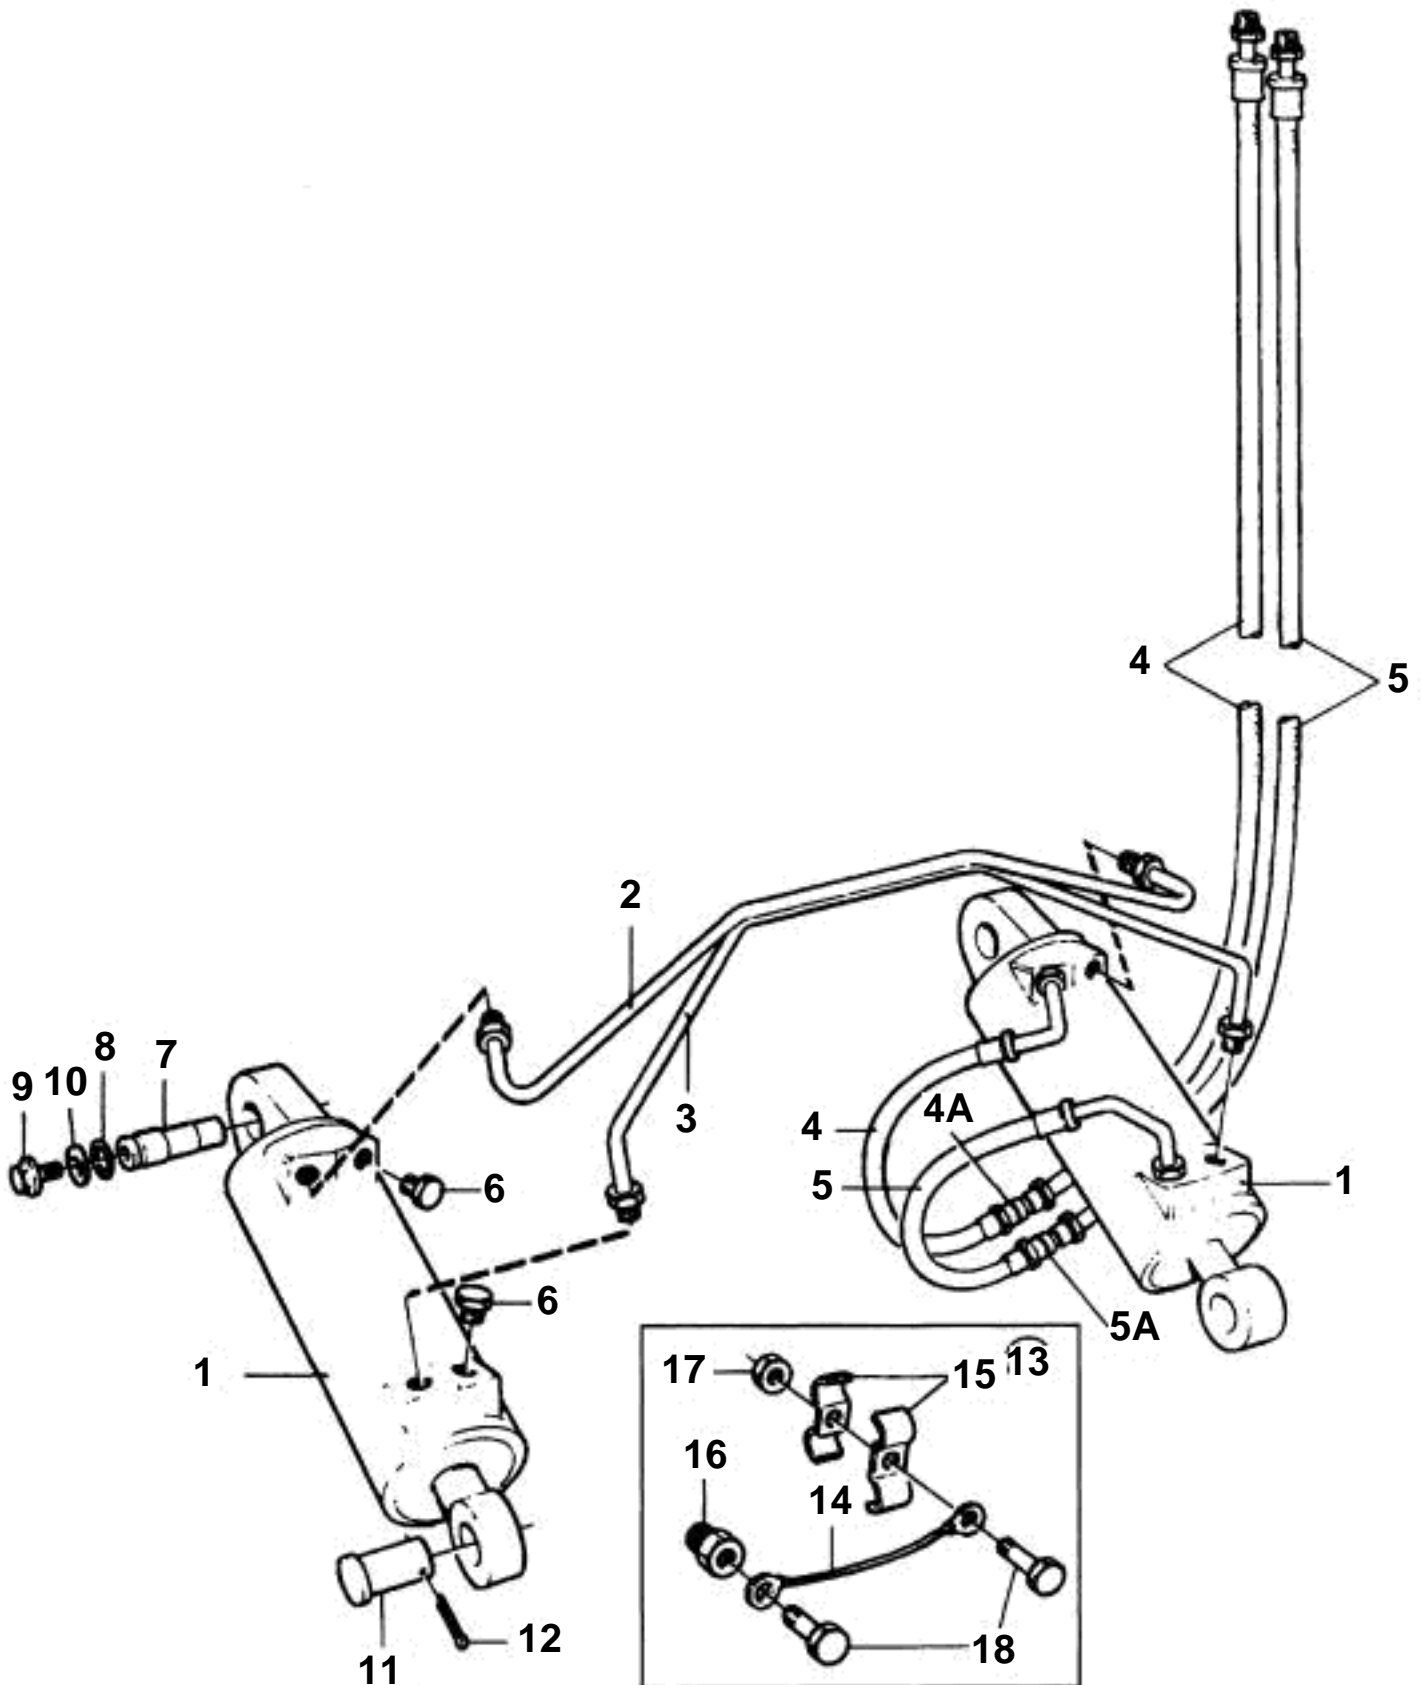

DP-HYDRAULIC CYLINDERS AND GROLIND CABLE KIT

DP-HYDRAULIC CYLINDERS AND GROLIND CABLE KIT

REF	PART NO.	QTY	DESCRIPTION
1	872837	2	Hydraulic cylinder
2	854696	1	Tube
3	854697	1	Tube
4	873228	1	Hydraulic hose
4a	960214	1	• O-ring
5	873229	1	Hydraulic hose
5a	960214	1	• O-ring
6	852879	2	Plug
7	872382	2	Pin
8	925053	2	O-ring
9	853060	1	Flange screw
10	853059	2	Washer
11	872126	2	Clevis pin
12	967707	2	Cotter pin
13	854625	1	Ground cable
14		1	• GROUND CABLE
15	854628	2	• Clamp
16	872207	1	• Nipple
17	944456	1	• Nut
18	963545	2	• Screw