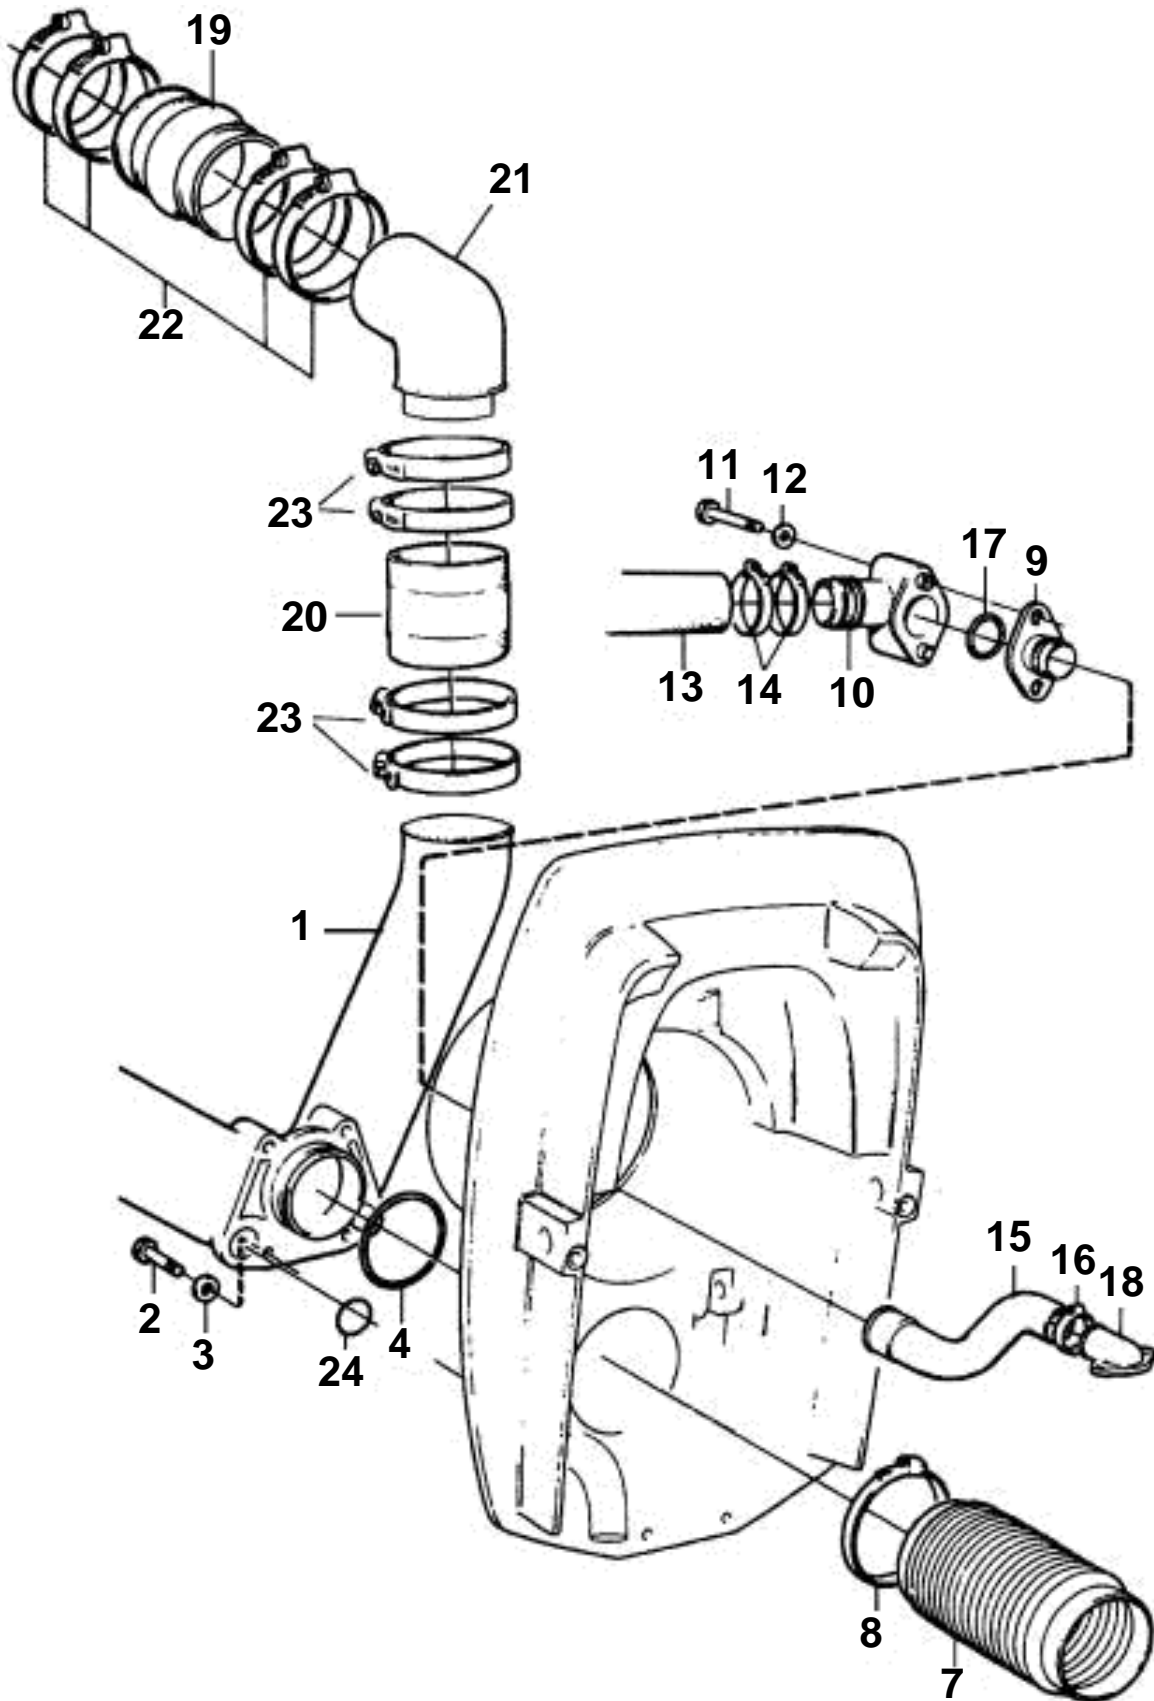

DP-EXHAUST PIPE AND COOLING WATER PIPE

DP-EXHAUST PIPE AND COOLING WATER PIPE

REF	PART NO.	QTY	DESCRIPTION
1	3851000	1	Exhaust pipe
2	970958	4	Screw
3	960148	4	Washer
4	925256	1	O-ring
7	876631	1	Bellows kit
8	872531	2	Hose clamp
9	872334	1	Nipple
10	872338	1	· Hose nipple
11	955516	2	Screw
12	955893	2	Washer
13	3850416	1	Hose
	3850361	1	Hose, FSi)
14	961669	2	Hose clamp
15	876632	1	Hose kit
16	853548	1	· Hose clamp
17	925064	1	· O-ring
18	872752	1	Hose connection
19	3852696	2	Exhaust hose
20	3852742	2	Exhaust hose
	3852741	2	Hose, Fi, FSi)
21	3850213	2	Exhaust pipe
	3854500	2	Exhaust riser, FSi)
22	3853860	8	Clamp
23	3853791	8	Clamp
24	925064	2	· O-ring