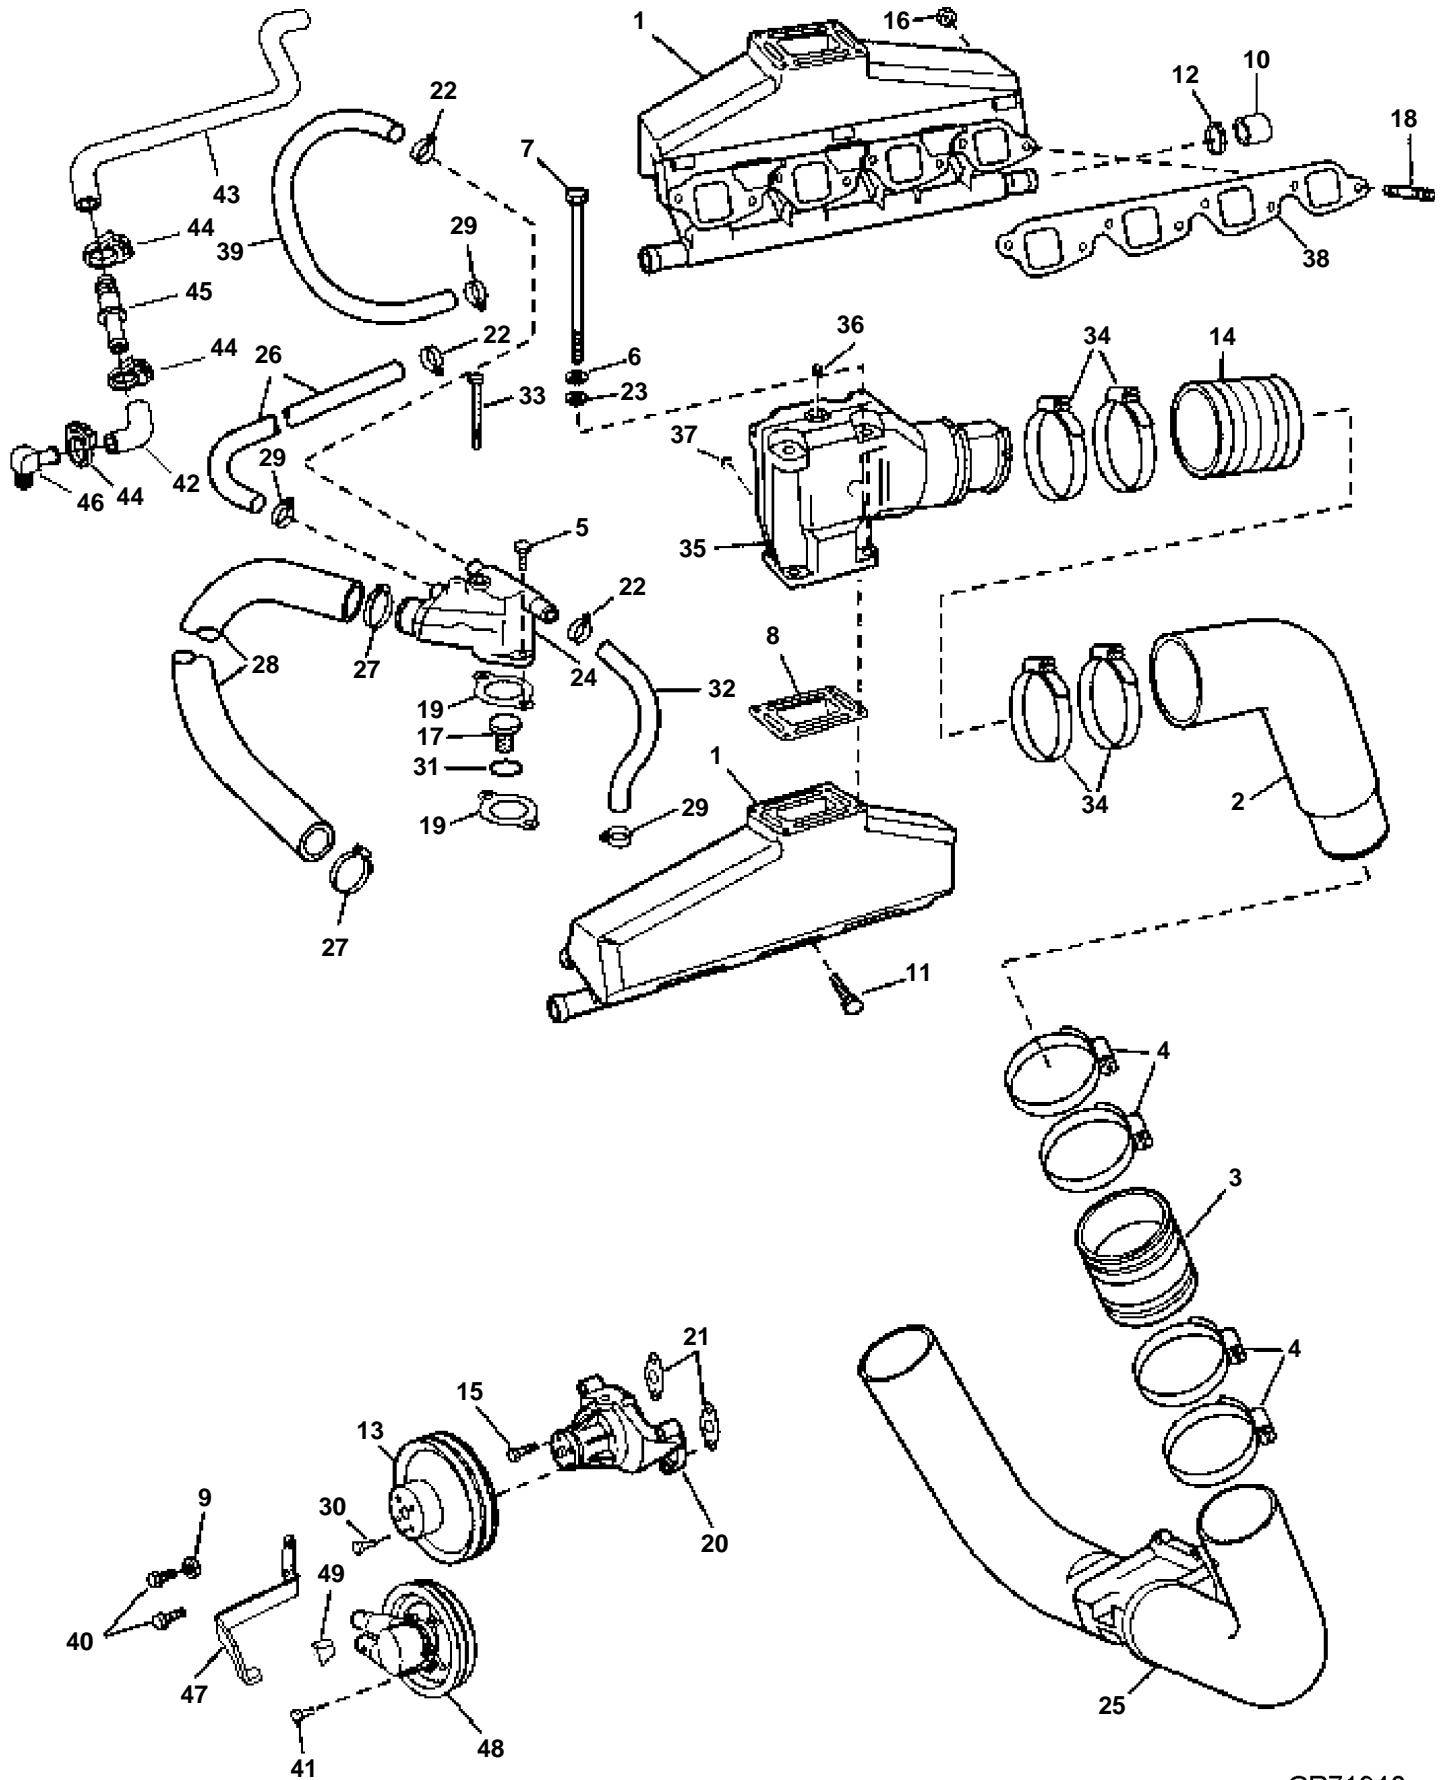

EXHAUST AND COOLING, DPX

Upd: 22 NOV 2005

GR71940

GR71940
7797479 - - 0-0011

EF 7.4, 8.2 Liter Engines

EXHAUST AND COOLING, DPX

REF	PART NO.	QTY	DESCRIPTION	NOTES
1	3852362	2	Exhaust pipe, Port and stbd	
2	3850211	2	Exhaust pipe, Upper	
3	3852741	2	Hose, Upper exhaust pipe to exhaust pipe	
4	3852604	8	Clamp, Hose, exhaust pipe	
5	3853401	1	Screw, Thermostat hsg to engine, short	
6	3852002	8	Lock washer, Exhaust elbow to manifold	
7	3852830	8	Screw, Exhaust elbow to manifold	
8	3850496	2	Gasket, Exhaust elbow to manifold	
9	3853353	1	Lock washer, Pulley	
10	3852476	2	Cap, Exhaust manifold	
11	3853326	8	Screw, Exhaust manifold	
12	3852602	2	Clamp, Cap to exhaust manifold	
13	3852220	1	Pulley	
14	3852696	2	Exhaust hose, Upper exhaust pipe to exhaust pipe	
15	3854653	4	Screw, Water pump	
16	3853404	8	Lock nut, Exhaust manifold to cyl head	
17	3853983	1	Thermostat, Engine	
18	3852140	8	Stud, Manifold to engine	
19	3852111	2	Gasket, Thermostat hsg to intake manifold	Part of engine gasket kit
20	3855991	1	Coolant pump	
21	3853361	2	Gasket, Water pump	Part of engine gasket kit
22	3852602	1	Clamp, Hose, to thermostat hsg inlet	
23	3852058	8	Washer, Exhaust elbow to manifold	
24	3855018	1	Thermostat housing	
	913564	1		Not shown
25	3851000	1	Exhaust pipe	
26	3850419	1	Hose, Engine cooler to thermostat	
27	3852098	2	Clamp, Hose, thermostat hsg to water pump	
28	3856007	1	Hose, Thermostat hsg to water pump	
29	3852602	3	Clamp, Hose	
30	3853390	4	Screw, Water pump pulley to hub	
31	3852071	1	O-ring, Thermostat	Part of engine gasket kit
32	3857243	1	Hose, Thermostat to manifold	Port
33	3853391	1	Screw	
	3852162	1	Washer, Spacer, screw, thermostat hsg	Not shown
34	3853860	8	Clamp, Hose, exhaust elbow	
35	3857944	2	Exhaust riser, Port and starboard	
36	3850740	4	· Plug, Exhaust elbow, ¼ in	
37	3850999	4	· Plug, Exhaust elbow, ½ in	
38	3852472	2	Gasket, Manifold to engine	Part of engine gasket kit
39	3857244	1	Hose, Thermostat to manifold	Stbd
	3853786	1	Clamp, Hose, water pump inlet	Not shown
	3853786	1	Clamp, Hose, water pump outlet	Not shown
	3858215	1	Hose, Water pump to reservoir	Not shown
	3853389	2	Screw, Stay bracket to engine	
40	3853155	2	Screw, Water pump to bracket	
41	3858257	3	Screw, Pump pulley to crankshaft	
42	3854673	1	Hose, Thermostat	
43	3850653	1	Hose, Valve to reservoir	
44	3852196	3	Clamp, Hose	
45	3850666	1	Nipple	
46	3857598	1	Kit, Thermostat hsg	
47	3858240	1	Bracket, Stay, water pump	
48	3858230	1	Sea water pump	
49	3857954	1	Stop, Stop, water pump	