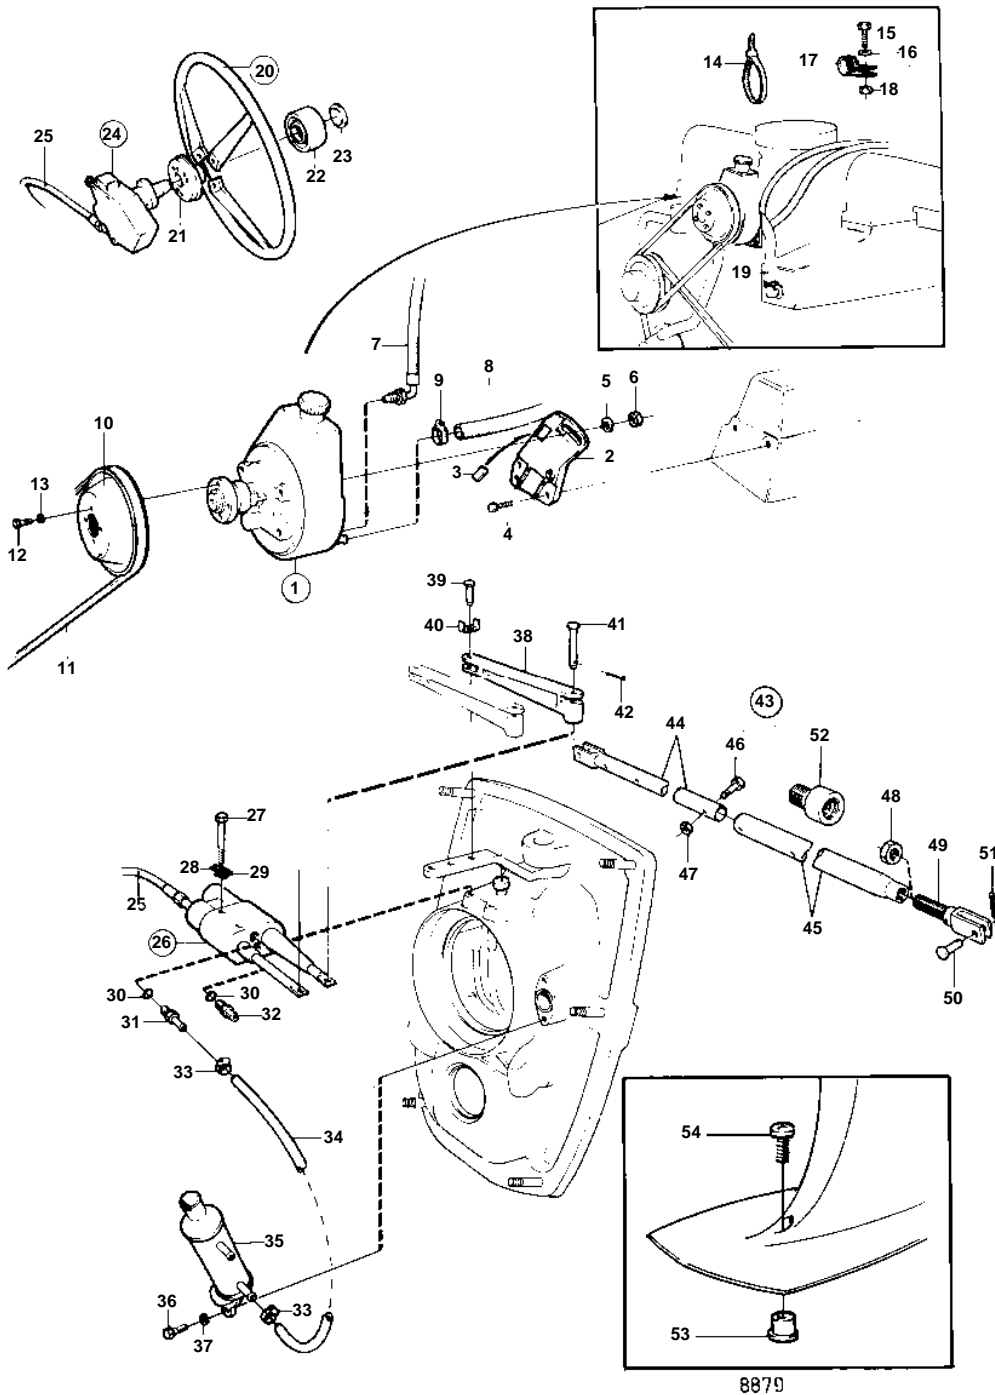

AQ271A,AQ271C

AQ271A,AQ271C

REF	PART NO.	QTY	DESCRIPTION	SEE SEC.	NOTES
1	855860	1	Power steering pump		
				060-0290	
2	855847	1	Bracket		
3	855868	1	Support		
4	955535	3	Screw		
5	11975	2	Washer		
6	971089	2	Lock nut		(963107)
7	855270	1	Hose		EARLY TYPE
	853454	1	Hose		LATE TYPE
8	838311	X	Hose		L = 1800 MM
9	961664	1	Hose clamp		
10	855353	1	Pulley		
11	967111	1	V-belt		L = 1025 MM SERIAL NO 64997-
12	955293	4	Screw		
13	941907	4	Spring washer		
14	948210	X	Strip clamp		
15	955512	1	Screw		
16	955893	1	Washer		
17	949386	1	Clamp		
18	955825	1	Nut		
19	952970	X	Rubber hose		L = 500 MM
20	850936	1	Steering wheel		
21	828943	1	· Steering wheel pad		
22	850938	1	· Steering wh emblem		
23	853160	1	· Lock washer		
24	850809	1	Steering head		
				060-0300	
25	853185	X	Steering cable		L = 3000 MM
	850811	X	Steering cable		L = 3300 MM
	853188	X	Steering cable		L = 3750 MM
	853189	X	Steering cable		L = 4000 MM
	853190	X	Steering cable		L = 4250 MM
	850815	X	Steering cable		L = 4500 MM
	850816	X	Steering cable		L = 4800 MM
	853193	X	Steering cable		L = 5000 MM
	853194	X	Steering cable		L = 5500 MM
	853195	X	Steering cable		L = 6000 MM
	828866	X	Steering cable		L = 6750 MM
	853287	X	Steering cable		L = 7900 MM
	853288	X	Steering cable		L = 8500 MM
26	852741	1	Steering cylinder		
	853307		Repair kit		
27	968247	2	Screw		
28	853254	2	Striker plate		
29	941908	2	Spring washer		
30	958226	2	O-ring		
31	946152	1	Nipple		
32	957031	1	Nipple		
33	961664	3	Hose clamp		
34	838311	X	Hose		L = 500 MM
35	838482	1	Oil cooler		
36	955515	2	Screw		
37	941906	2	Spring washer		
38	852787	1	Link rod		
39	913158	1	Clevis pin		
40	853160	1	Lock washer		
41	852789	1	Clevis pin		
42	907856	2	Cotter pin		
43	828913	1	Link stay		
44	828892	1	· Tube		
45	828893	1	· Tube		
46	970951	2	· Screw		(955321)