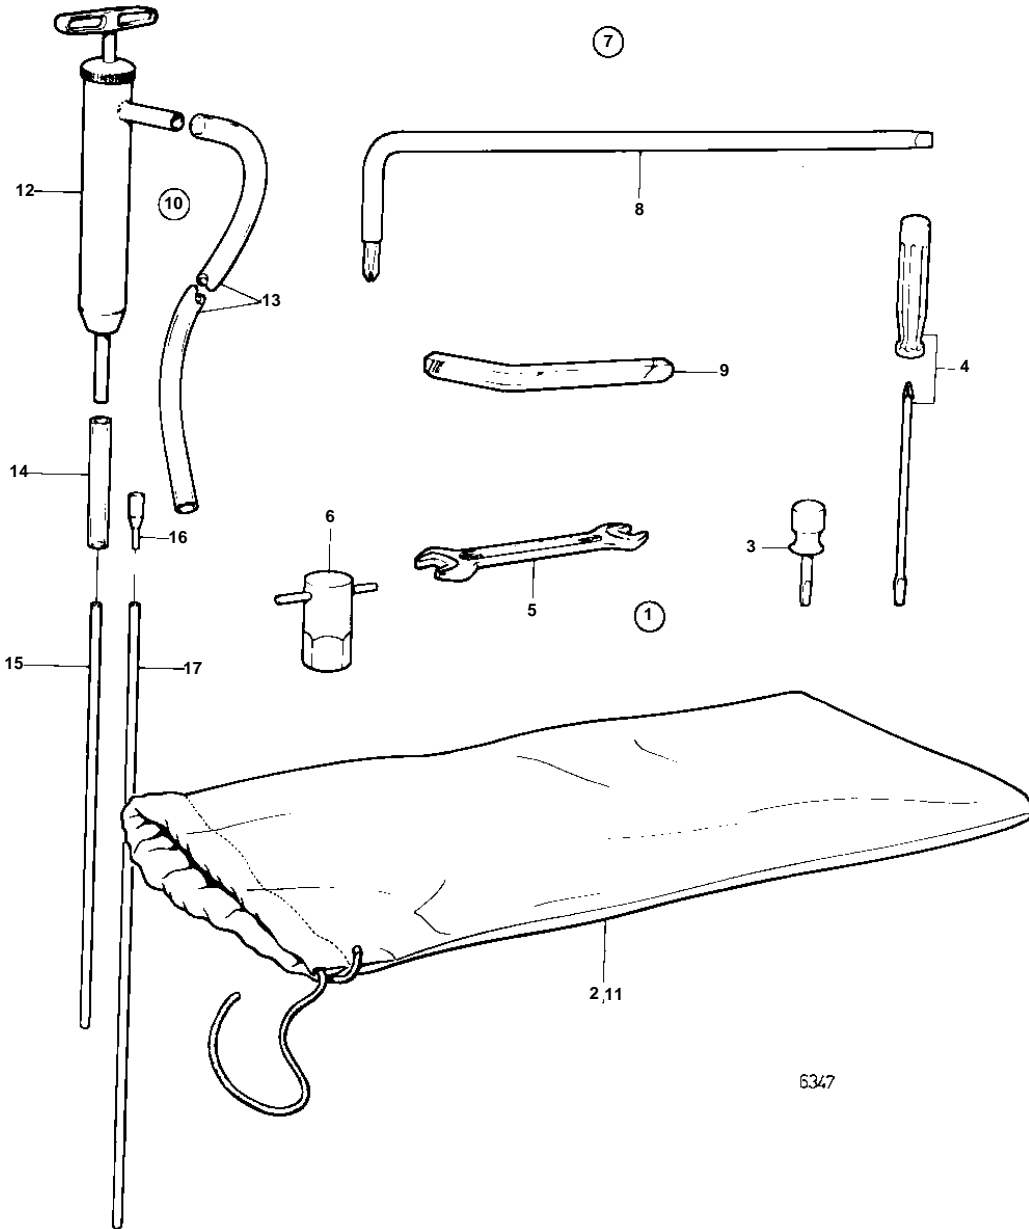

COMMON

6347

COMMON

REF	PART NO.	QTY	DESCRIPTION	NOTES
1	834895	1	Tool kit	
2	844642	1	• Tool bag	(809863)
3	841044	1	• Screwdriver	
4	963929	1	• Screwdriver	
5	841252	1	• Open-end wrench	13-16MM
	841253	1	• Open-end wrench	1/2-11/16MM
	962054	1	• Open-end wrench	19-22MM
6	884953	1	Spark plug spanner	
7	841045	1	Tool kit	AQ DRIVE UNIT
8	834980	1	• Screwdriver	
9	914675	1	• Allen wrench	1/4"
	914677	1	• Allen wrench	3/8"
10	875117	1	Oil bilge pump	
11	844642	1	• Tool bag	
12		1	• OIL BILGE PUMP	
13	806282	1	• Hose	L = 1000 MM
14		1	• PLASTIC HOSE	L = 100 MM
15	841527	1	• Plastic pipe	L = 700 MM
16	841046	1	• Hose	
17	835964	1	• Tube	L = 711 MM