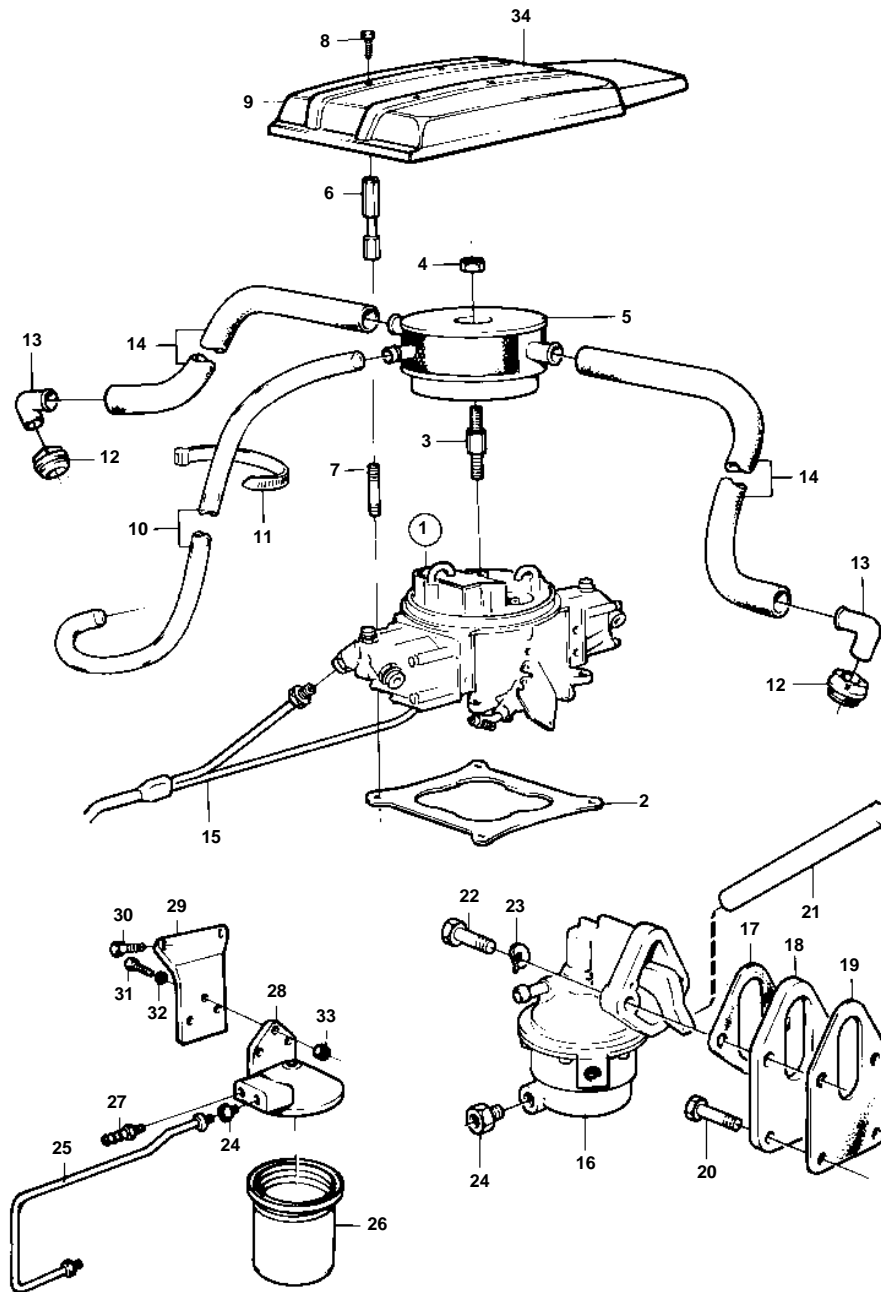

AQ271C

9358

AQ271C

REF	PART NO.	QTY	DESCRIPTION		SEE SEC.	NOTES
1	855750	1	Carburetor			
			Bulletin P-23-1-1		P-23-1-1-EN	Power valve kits, Holley
1					02C-0310	
2	856760	1	Gasket	IK		SEE GROUP 2B
3	855737	1	Stud			
4	950352	1	Lock nut			
5	855958	1	Flame trap			
6	855968	4	Spacer			
7	953241	4	Stud			
8	946544	4	Flange screw			
9	855746	1	Cover			
10	941149	X	Plastic hose			L = 700 MM
11	948210	2	Strip clamp			
12	835415	2	Sleeve			
13	855902	2	Hose connection			
14	941522	X	Hose			L = 2X240 MM
15	855743	1	Fuel pipe			
16	826493	1	Fuel pump			
			COMPONENTS			
17	856031	1	Gasket	IK		
18	835333	1	Flange			
19	856030	1	Gasket	IK		
20	955511	2	Screw			
21	835422	1	Push rod			
22	940162	2	Screw			
23	942336	2	Spring washer			
24	180303	3	Nipple			
25	855668	1	Tube			
26	855686	1	Fuel filter			
27	834781	1	Nipple			
28	855569	1	Cover			
29	855570	1	Bracket			
30	841426	2	Screw			
31	955295	3	Screw			
32	941907	3	Spring washer			
33	955782	3	Nut			
34	855939	1	Decal			