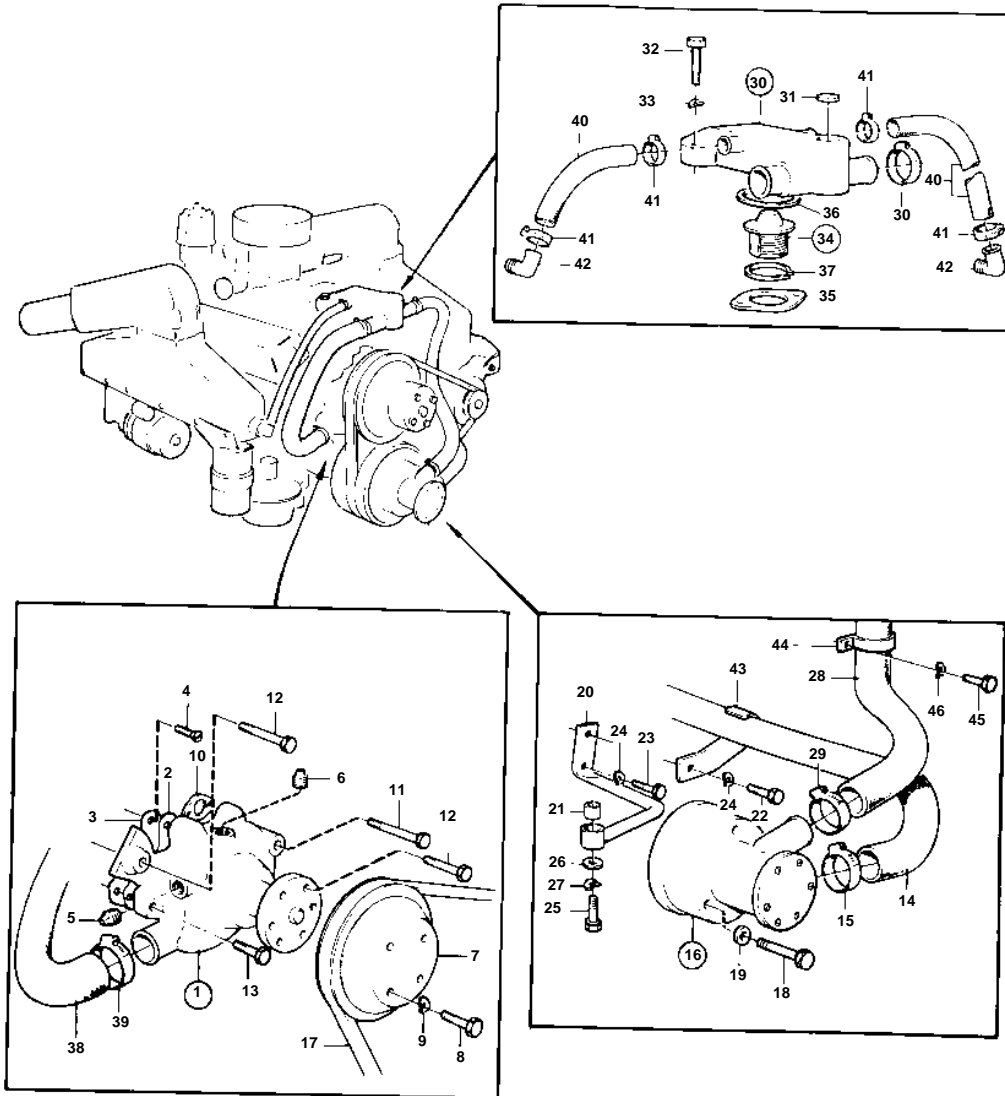

AQ271A,AQ271B,AQ271C,AQ271D

924B

AQ271A,AQ271B,AQ271C,AQ271D

REF	PART NO.	QTY	DESCRIPTION		SEE SEC.	NOTES
1	835390	1	Water pump			REPLACED BY WATER PUMP 856364, WHICH CONTAINS 2 GASKETS 835210.
2	841036	1	· Gasket	IK		
3	841209	1	· Plate			REPL BY 856364
4	841426	6	· Screw			
5	952358	1	· Plug			
6	952359	1	· Plug			
7	855283	1	Pulley			
8	955655	4	Screw			
9	941907	4	Spring washer			
10	835210	2	Gasket	IK		
11	940162	1	Screw			
12	955536	2	Screw			
13	955540	1	Screw			
14	855373	1	Hose			
15	961669	2	Hose clamp			
16	855722	1	Sea water pump			
					02B-0400	
17	958498	1	V-belt			
18	968531	3	Screw			
19	942336	3	Spring washer			
20	826421	1	Bracket			
21	826422	1	Rubber bushing	IK		
22	940115	1	Screw			
23	955534	1	Screw			SEE GROUP 3
24	942336	2	Spring washer			
25	955523	1	Screw			
26	960141	1	Washer			
27	941907	1	Spring washer			
28	826423	1	Hose			
29	961669	2	Hose clamp			
30	855485	1	Thermostat housing			
31	477026	1	· Expansion plug			(192426)
32	955537	2	Screw			
33	942336	2	Spring washer			
34	876305	1	Thermostat kit			(875794)
35	835417	1	· Gasket	IK		
36	416033	1	Sealing ring			
37	855486	1	Lock ring			
38	834906	1	Hose			
39	961671	2	Hose clamp			
40	952970	X	Rubber hose			L = 2X350 MM
41	961666	4	Hose clamp			
42	961610	2	Hose nipple			
43	855567	1	Clamp			
44	841307	1	Clamp			
45	955534	1	Screw			
46	942336	1	Spring washer			