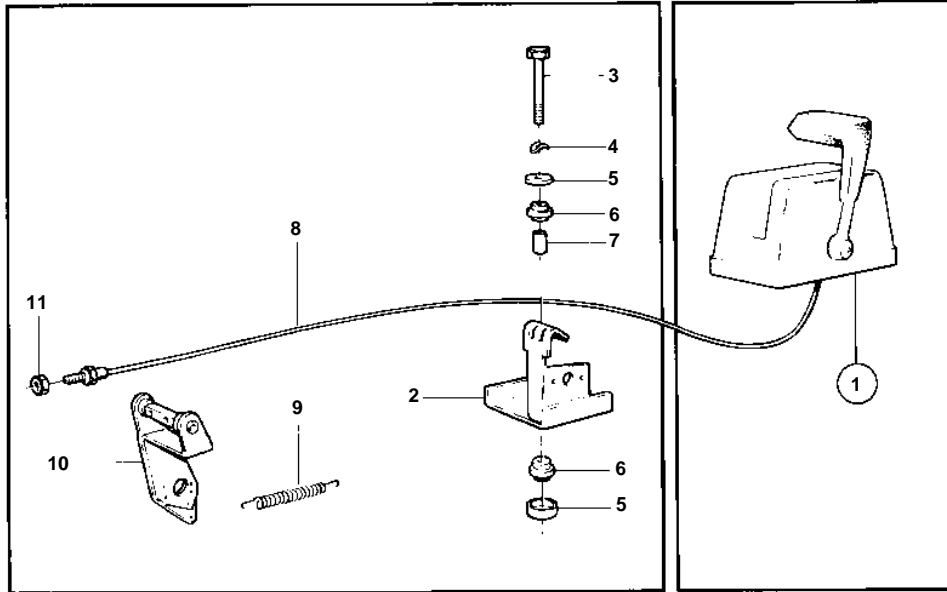

AQ271A,AQ271B,AQ271C,AQ271D

9364

AQ271A,AQ271B,AQ271C,AQ271D

| REF | PART NO. | QTY | DESCRIPTION | NOTES |
|-----|----------|-----|----------------------|-------------|
| 1 | | X | ENGINE SPEED CONTROL | SEE GROUP 9 |
| 2 | 855741 | 1 | Bracket | SEE GROUP 3 |
| 3 | 940159 | 2 | Screw | |
| 4 | 941907 | 2 | Spring washer | |
| 5 | 418531 | 4 | Washer | |
| 6 | 403877 | 4 | Bushing | |
| 7 | 403894 | 2 | Spacer sleeve | |
| 8 | | X | CONTROL CABLE | SEE GROUP 9 |
| 9 | 804274 | 1 | Spring | |
| 10 | 855742 | 1 | Lever | |
| | 855891 | 1 | Spacer | FOR 855742 |
| 11 | 955844 | 2 | Nut | |