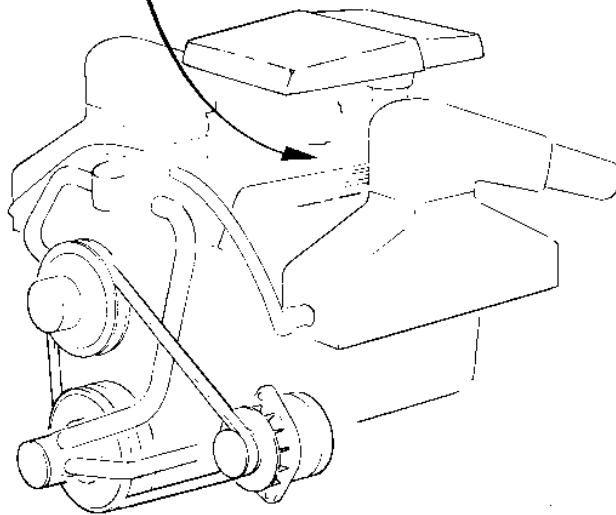

AQ271A,AQ271B,AQ271C,AQ271D

9364

AQ271A,AQ271B,AQ271C,AQ271D

| REF | PART NO. | QTY | DESCRIPTION | NOTES |
|-----|----------|-----|----------------------|-------------|
| 1 | | X | ENGINE SPEED CONTROL | SEE GROUP 9 |
| 2 | 855741 | 1 | Bracket | SEE GROUP 3 |
| 3 | 940159 | 2 | Screw | |
| 4 | 941907 | 2 | Spring washer | |
| 5 | 418531 | 4 | Washer | |
| 6 | 403877 | 4 | Bushing | |
| 7 | 403894 | 2 | Spacer sleeve | |
| 8 | | X | CONTROL CABLE | SEE GROUP 9 |
| 9 | 804274 | 1 | Spring | |
| 10 | 855742 | 1 | Lever | |
| | 855891 | 1 | Spacer | FOR 855742 |
| 11 | 955844 | 2 | Nut | |