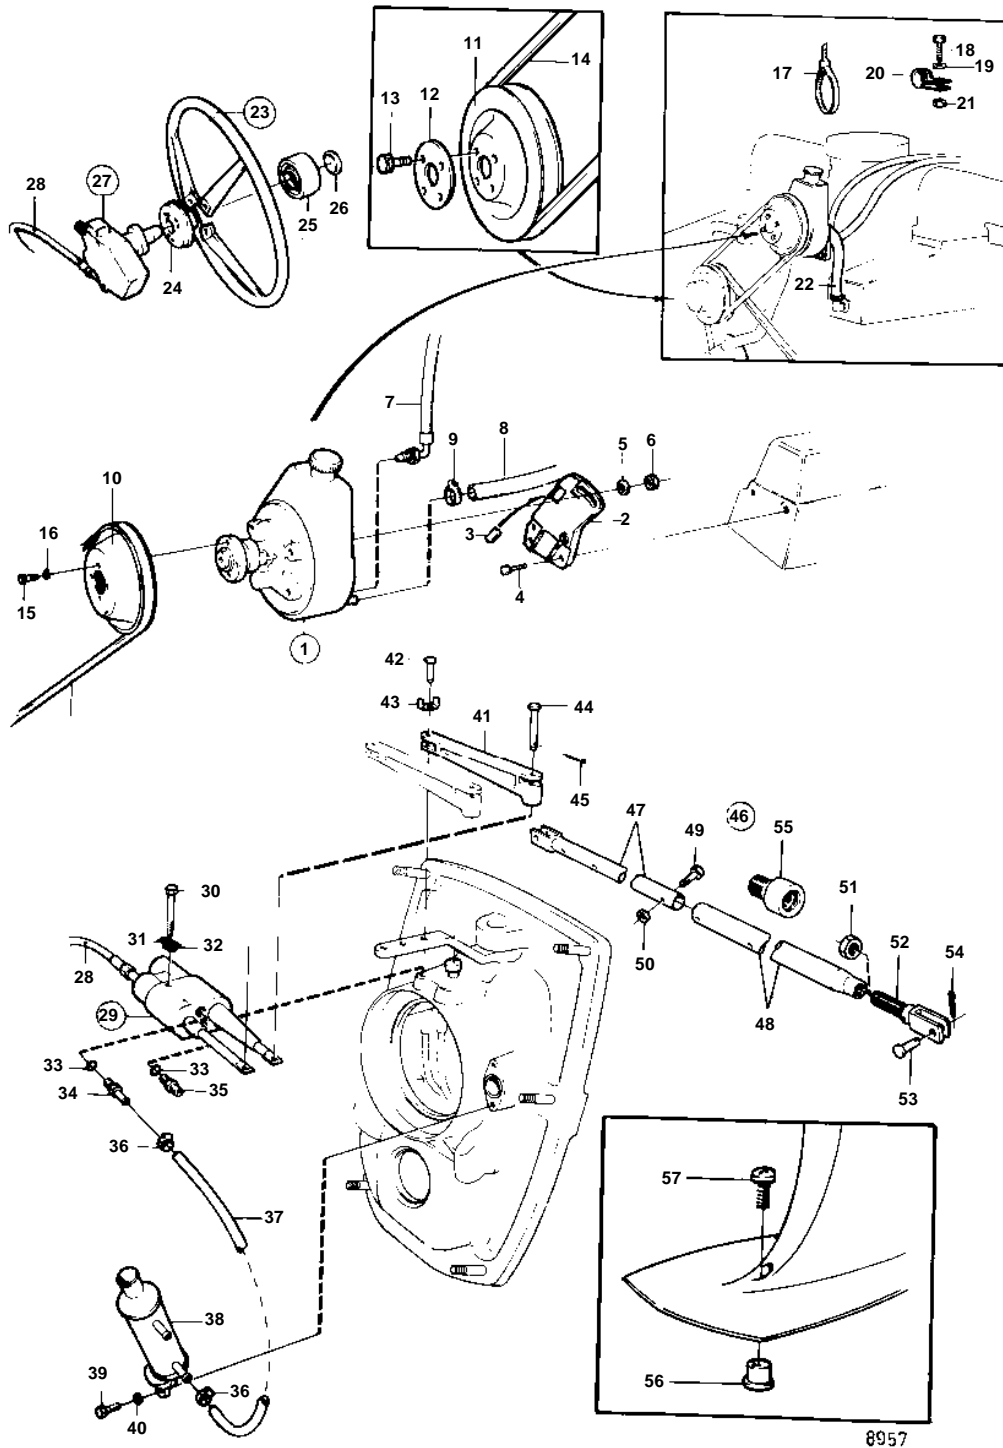

AQ231A

AQ231A

REF	PART NO.	QTY	DESCRIPTION	SEE SEC.	NOTES
1	855860	1	Power steering pump		
				060-0290	
2	855847	1	Bracket		
3	855868	1	Support		
4	955535	2	Screw		L = 32 MM
	940162	1	Screw		L = 38 MM
5	464322	2	Spacer washer		SERIAL NO 64963-
6	971089	2	Lock nut		(963107)
7	853454	1	Hose		
8	838311	X	Hose		L = 1800 MM
9	961664	1	Hose clamp		
10	855353	1	Pulley		
11	1219961	1	Pulley		
12	855894	1	Adapter		
13	955656	4	Screw		
14	967111	1	V-belt		L = 1025 MM
					SERIAL NO 64997-
15	955293	4	Screw		
16	941907	4	Spring washer		
17	948210	X	Strip clamp		
18	955512	1	Screw		
19	955893	1	Washer		
20	949386	1	Clamp		
21	955825	1	Nut		
22	952970	X	Rubber hose		
23	850936	1	Steering wheel		
24	828943	1	· Steering wheel pad		
25	850938	1	· Steering wh emblem		
26	853160	1	· Lock washer		
27	850809	1	Steering head		
				060-0300	
28	853185	X	Steering cable		L = 3000 MM
	850811	X	Steering cable		L = 3300 MM
	853188	X	Steering cable		L = 3750 MM
	853189	X	Steering cable		L = 4000 MM
	853190	X	Steering cable		L = 4250 MM
	850815	X	Steering cable		L = 4500 MM
	850816	X	Steering cable		L = 4800 MM
	853193	X	Steering cable		L = 5000 MM
	853194	X	Steering cable		L = 5500 MM
	853195	X	Steering cable		L = 6000 MM
	828866	X	Steering cable		L = 6750 MM
	853287	X	Steering cable		L = 7900 MM
	853288	X	Steering cable		L = 8500 MM
29	852741	1	Steering cylinder		
	853307		Repair kit		
30	968247	2	Screw		
31	853254	2	Striker plate		
32	941908	2	Spring washer		
33	958226	2	O-ring		
34	946152	1	Nipple		
35	957031	1	Nipple		
36	961664	3	Hose clamp		
37	838311	X	Hose		L = 500 MM
38	838482	1	Oil cooler		
39	955515	2	Screw		
40	941906	2	Spring washer		
41	852787	1	Link rod		
42	913158	1	Clevis pin		
43	853160	1	Lock washer		
44	852789	1	Clevis pin		
45	907856	2	Cotter pin		
46	828913	1	Link stay