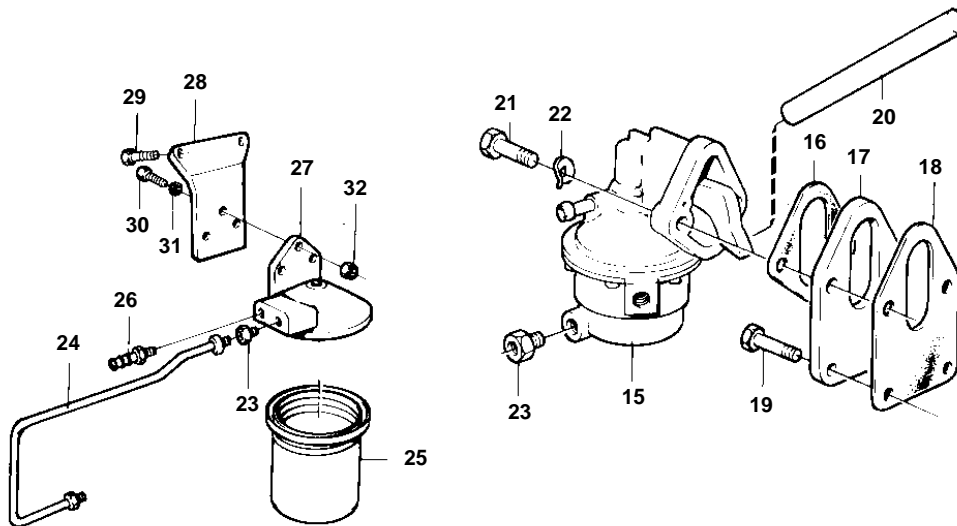

AQ231A,AQ231B

8805

AQ231A,AQ231B

REF	PART NO.	QTY	DESCRIPTION	SEE SEC.	NOTES
1	841047	1	Carburetor		
				02C-0250	
2	856033	1	Gasket	IK	(826479)
3	834795	1	Stud		
4	950352	1	Lock nut		
5	941906	1	Spring washer		
6	855957	1	Flame trap		
7	855969	1	Cover		
8	940159	2	Screw		L = 32 MM
	955532	2	Screw		L = 95 MM
9	941907	4	Spring washer		
10	941149	X	Plastic hose		L = 700 MM
11	835415	2	Sleeve		
12	841546	2	Hose attachment		
13	941995	X	Rubber hose		L = 2X300 MM
14	841356	1	Tube		
15	826493	1	Fuel pump		
			COMPONENTS		
16	856031	1	Gasket	IK	(818668)
17	835333	1	Flange		
18	856030	1	Gasket	IK	
19	955511	2	Screw		
20	835422	1	Push rod		
21	940162	2	Screw		
22	942336	2	Spring washer		
23	180303	3	Nipple		
24	855668	1	Tube		
25	855686	1	Fuel filter		
26	834781	1	Nipple		
27	855569	1	Cover		
28	855570	1	Bracket		
29	841426	2	Screw		
30	955295	3	Screw		
31	941907	3	Spring washer		
32	955782	3	Nut		
33	856012	1	Decal		AQ231A
	856205	1	Decal		AQ231B