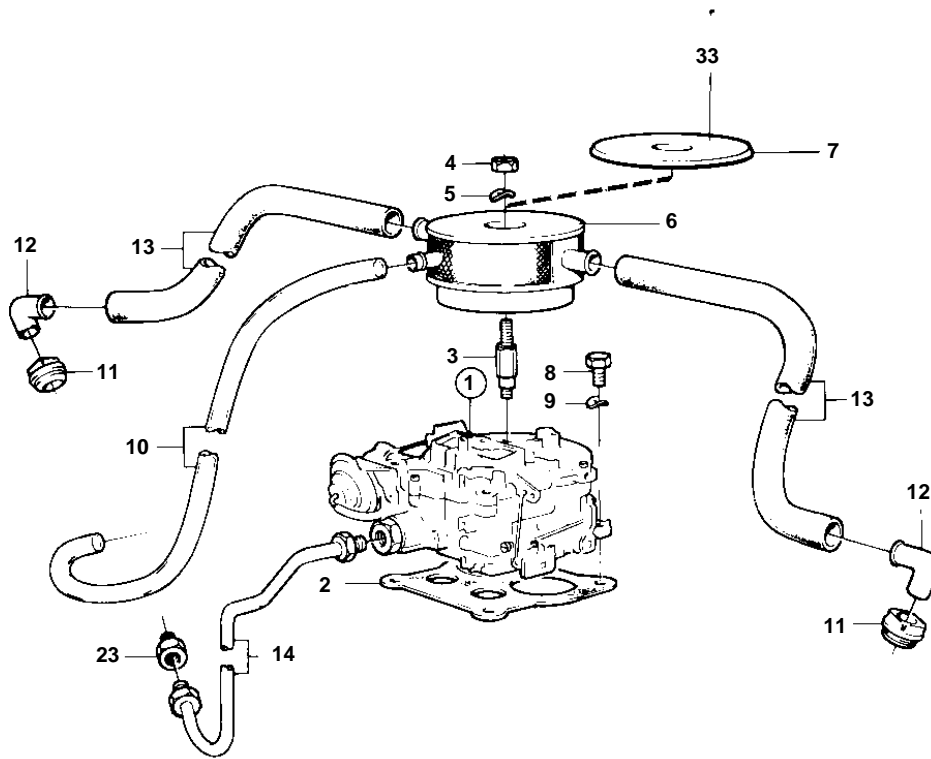

AQ231A,AQ231B

8805

AQ231A,AQ231B

REF	PART NO.	QTY	DESCRIPTION	SEE SEC.	NOTES
1	841047	1	Carburetor		
				02C-0250	
2	856033	1	Gasket	IK	(826479)
3	834795	1	Stud		
4	950352	1	Lock nut		
5	941906	1	Spring washer		
6	855957	1	Flame trap		
7	855969	1	Cover		
8	940159	2	Screw		L = 32 MM
	955532	2	Screw		L = 95 MM
9	941907	4	Spring washer		
10	941149	X	Plastic hose		L = 700 MM
11	835415	2	Sleeve		
12	841546	2	Hose attachment		
13	941995	X	Rubber hose		L = 2X300 MM
14	841356	1	Tube		
15	826493	1	Fuel pump		
			COMPONENTS		
16	856031	1	Gasket	IK	(818668)
17	835333	1	Flange		
18	856030	1	Gasket	IK	
19	955511	2	Screw		
20	835422	1	Push rod		
21	940162	2	Screw		
22	942336	2	Spring washer		
23	180303	3	Nipple		
24	855668	1	Tube		
25	855686	1	Fuel filter		
26	834781	1	Nipple		
27	855569	1	Cover		
28	855570	1	Bracket		
29	841426	2	Screw		
30	955295	3	Screw		
31	941907	3	Spring washer		
32	955782	3	Nut		
33	856012	1	Decal		AQ231A
	856205	1	Decal		AQ231B