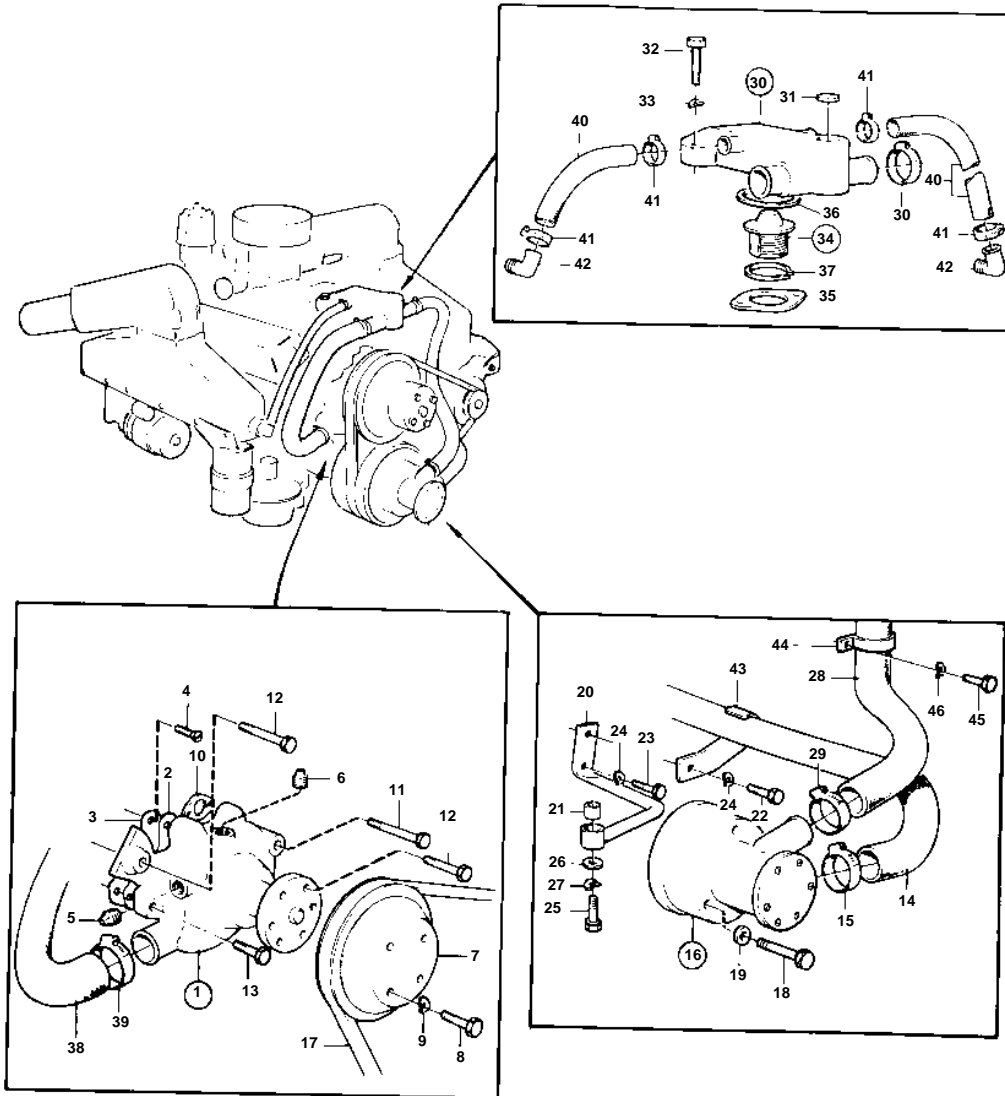

AQ231B

924B

AQ231B

REF	PART NO.	QTY	DESCRIPTION		SEE SEC.	NOTES
1	835390	1	Water pump			REPLACED BY WATER PUMP 856364, WHICH CONTAINS 2 GASKETS 835210.
2	841036	1	· Gasket	IK		
3	841209	1	· Plate			REPL BY 856364
4	841426	6	· Screw			
5	952358	1	· Plug			
6	952359	1	· Plug			
7	855283	1	Pulley			
8	955655	4	Screw			
9	941907	4	Spring washer			
10	835210	2	Gasket	IK		
11	940162	1	Screw			
12	955536	2	Screw			
13	955540	1	Screw			
14	834770	1	Hose			
15	961669	2	Hose clamp			
16	841640	1	Sea water pump			
					02B-0400	
17	958498	1	V-belt			
18	968531	3	Screw			
19	942336	3	Spring washer			
20	826421	1	Bracket			
21	826422	1	Rubber bushing	IK		
22	940115	1	Screw			
23	955534	1	Screw			SEE GROUP 3
24	942336	2	Spring washer			
25	955523	1	Screw			
26	960141	1	Washer			
27	941907	1	Spring washer			
28	826423	1	Hose			
29	961669	2	Hose clamp			
30	855485	1	Thermostat housing			
31	477026	1	· Expansion plug			(192426)
32	955537	2	Screw			
33	942336	2	Spring washer			
34	876305	1	Thermostat kit			(875794)
35	835417	1	· Gasket	IK		
36	416033	1	Sealing ring			
37	855486	1	Lock ring			
38	834906	1	Hose			
39	961671	2	Hose clamp			
40	952970	X	Rubber hose			L = 2X350 MM
41	961666	4	Hose clamp			
42	961610	2	Hose nipple			
43	855567	1	Clamp			
44	841307	1	Clamp			
45	955534	1	Screw			
46	942336	1	Spring washer			