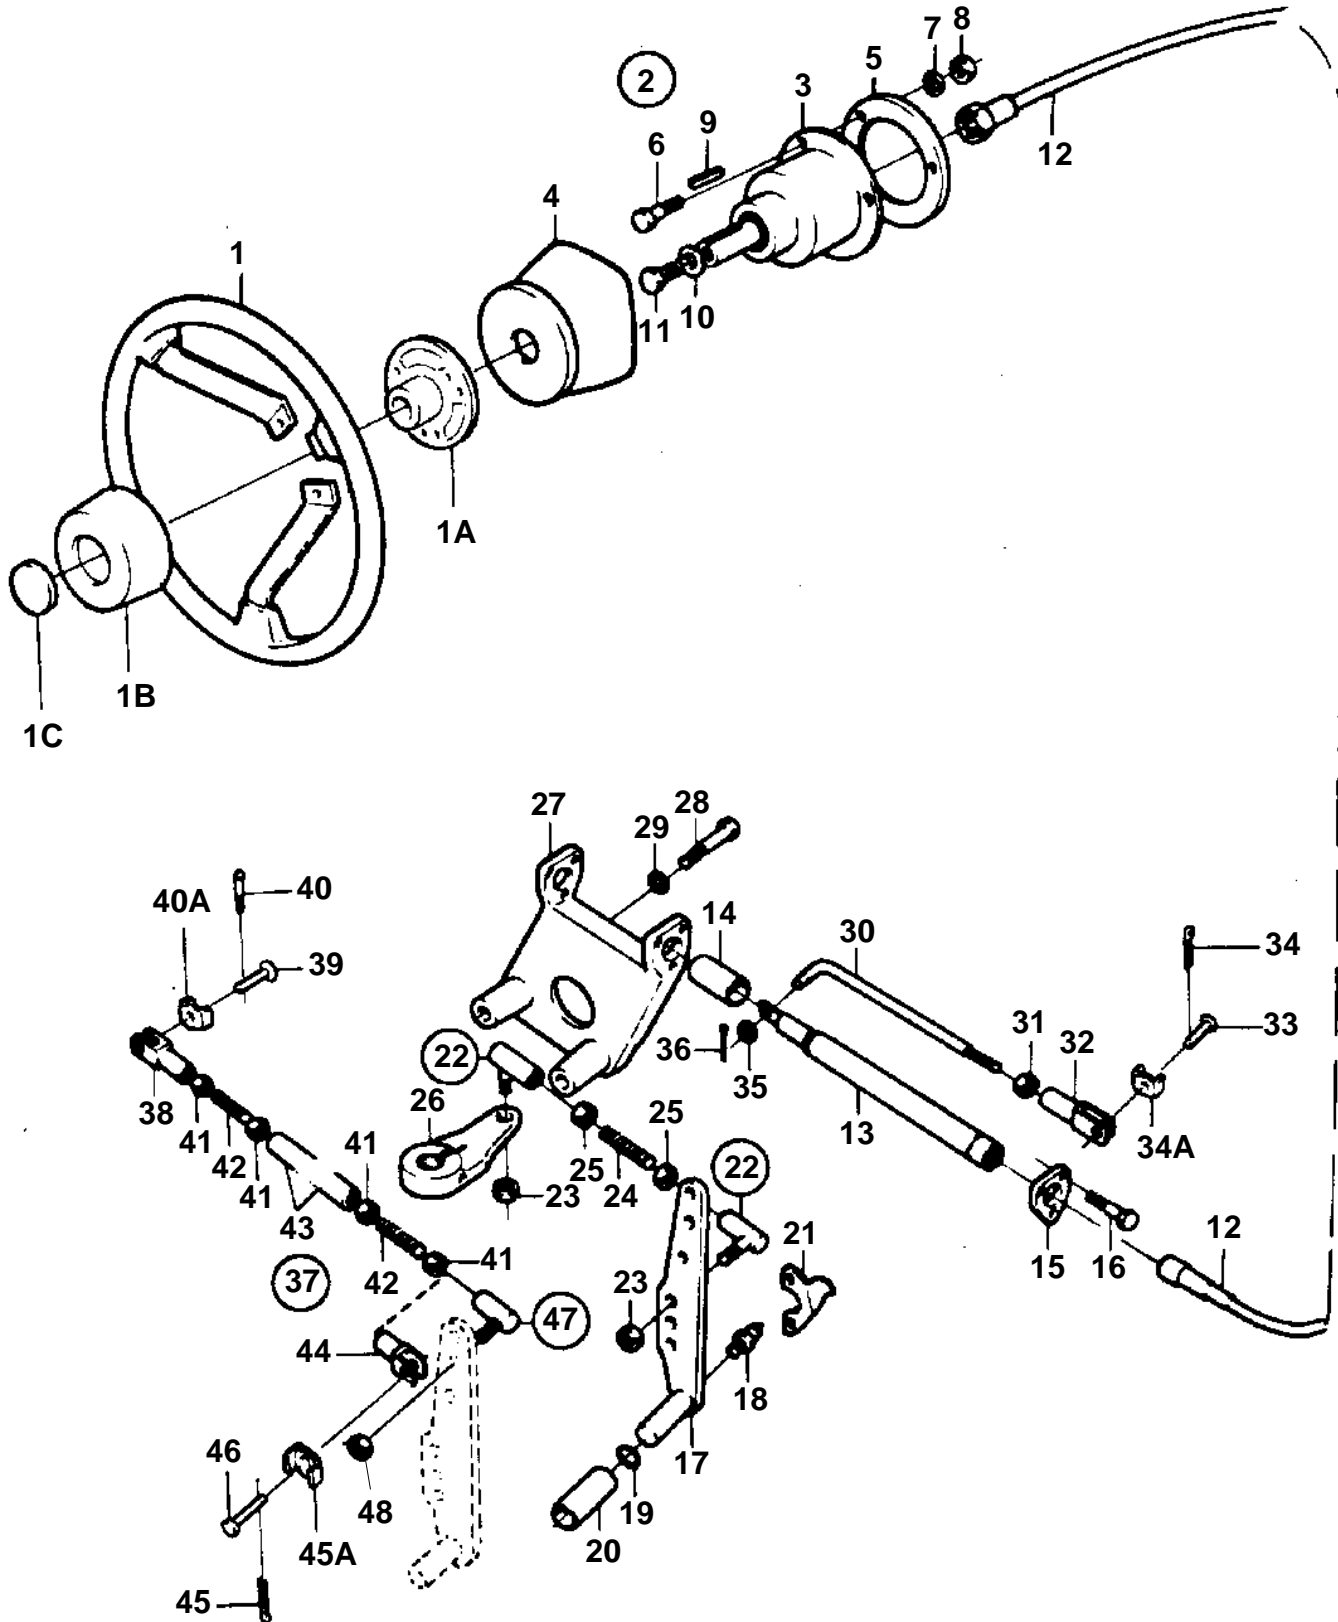

AQ225D

AQ225D

REF	PART NO.	QTY	DESCRIPTION	NOTES
1	850936	1	Steering wheel	
1A	850937	1	• Steering wheel hub	
1B	828943	1	• Steering wheel pad	
1C	850938	1	• Steering wh emblem	
2	851056	1	Steering head	
3		1	• STEERING GEAR	
4	851057	1	• Cover	
5	851069	1	• Washer	
6	940101	3	• Screw	
7	955892	3	• Washer	
8	955781	3	• Nut	
9	851349	1	• Key	
10	948823	1	• Washer	
11	940148	1	• Screw	
12	852035	X	Steering cable	L = 800 MM
	851017	X	Steering cable	L = 2750 MM
	851018	X	Steering cable	L = 3000 MM
	851019	X	Steering cable	L = 3250 MM
	851020	X	Steering cable	L = 3500 MM
	851021	X	Steering cable	L = 3750 MM
	851022	X	Steering cable	L = 4000 MM
	851023	X	Steering cable	L = 4250 MM
	851024	X	Steering cable	L = 4500 MM
	851025	X	Steering cable	L = 4750 MM
	851026	X	Steering cable	L = 5000 MM
	851027	X	Steering cable	L = 5250 MM
	851028	X	Steering cable	L = 5500 MM
	851029	X	Steering cable	L = 5750 MM
	851030	X	Steering cable	L = 6000 MM
	851031	X	Steering cable	L = 6500 MM
	851032	X	Steering cable	L = 7000 MM
	851033	X	Steering cable	L = 7500 MM
	851034	X	Steering cable	L = 8000 MM
13	851059	1	Steering cylinder	FOR PORT MOUNTING.
	851147	1	Steering cylinder	FOR STARBOARD MOUNTING.
14	851094	1	• Sleeve	
15	850961	1	• Washer	
16	955286	3	• Screw	
17	851385	1	Link arm	(850480)
18	914169	1	Lubricating nipple	
19	955906	1	Washer	
20	850653	1	Bushing	SEE GROUP 4A
21	850489	1	Stop arm	
22	875772	2	Ball joint kit	
23	851326	2	• Lock nut	
24	850736	1	Control rod	
25	940152	2	Nut	
26	850488	1	Spindle arm	SEE GROUP 4A
27	850958	1	Guide bracket	
28	955541	2	Screw	
29	942336	2	Spring washer	
30	850478	1	Link rod	
31	940154	1	Nut	
32	956511	1	Fork	
33	913158	1	Clevis pin	
34	907856	1	Cotter pin	
35	940097	1	Washer	
36	964960	1	Cotter pin	
37	828913	1	Link stay	ONLY FOR TWIN INSTALLATION.. ADJUSTABLE BETWEEN 610-1000 MM
38	956511	1	• Fork	
39	913158	1	• Clevis pin	
40	907856	1	• Cotter pin	
41	940154	4	• Nut	