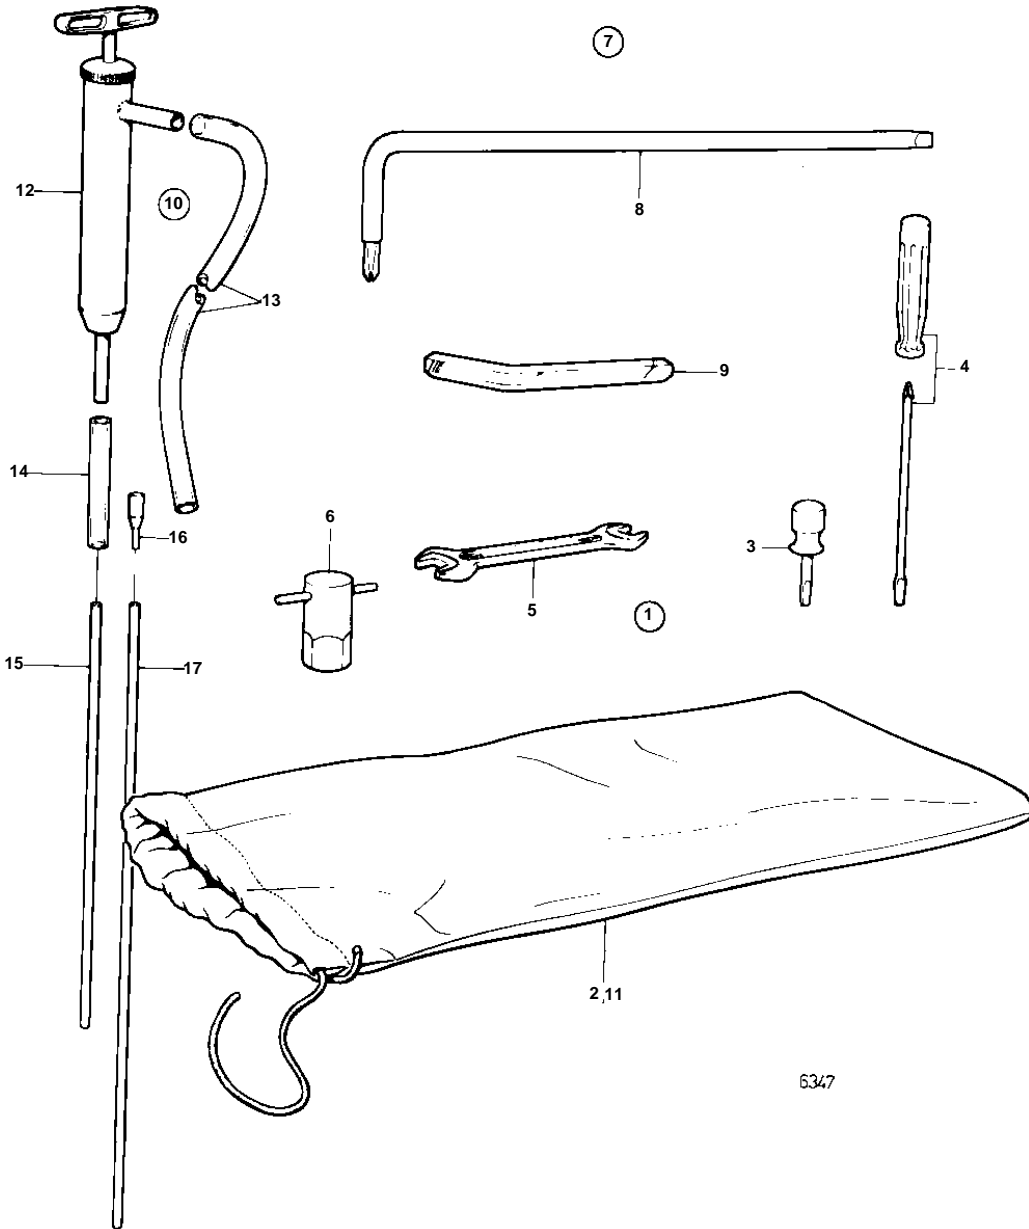

COMMON

6347

COMMON

REF	PART NO.	QTY	DESCRIPTION	NOTES
1	834895	1	Tool kit	
2	844642	1	• Tool bag	(809863)
3	841044	1	• Screwdriver	
4	963929	1	• Screwdriver	
5	841252	1	• Open-end wrench	13-16MM
	841253	1	• Open-end wrench	1/2-11/16MM
	962054	1	• Open-end wrench	19-22MM
6	834834	1	Socket wrench	
7	841045	1	Tool kit	AQ DRIVE UNIT
8	834980	1	• Screwdriver	
9	914675	1	• Allen wrench	1/4"
	914677	1	• Allen wrench	3/8"
10	875117	1	Oil bilge pump	
11	844642	1	• Tool bag	
12		1	• OIL BILGE PUMP	
13	806282	1	• Hose	L = 1000 MM
14		1	• PLASTIC HOSE	L = 100 MM
15	841527	1	• Plastic pipe	L = 700 MM
16	841046	1	• Hose	
17	835964	1	• Tube	L = 711 MM