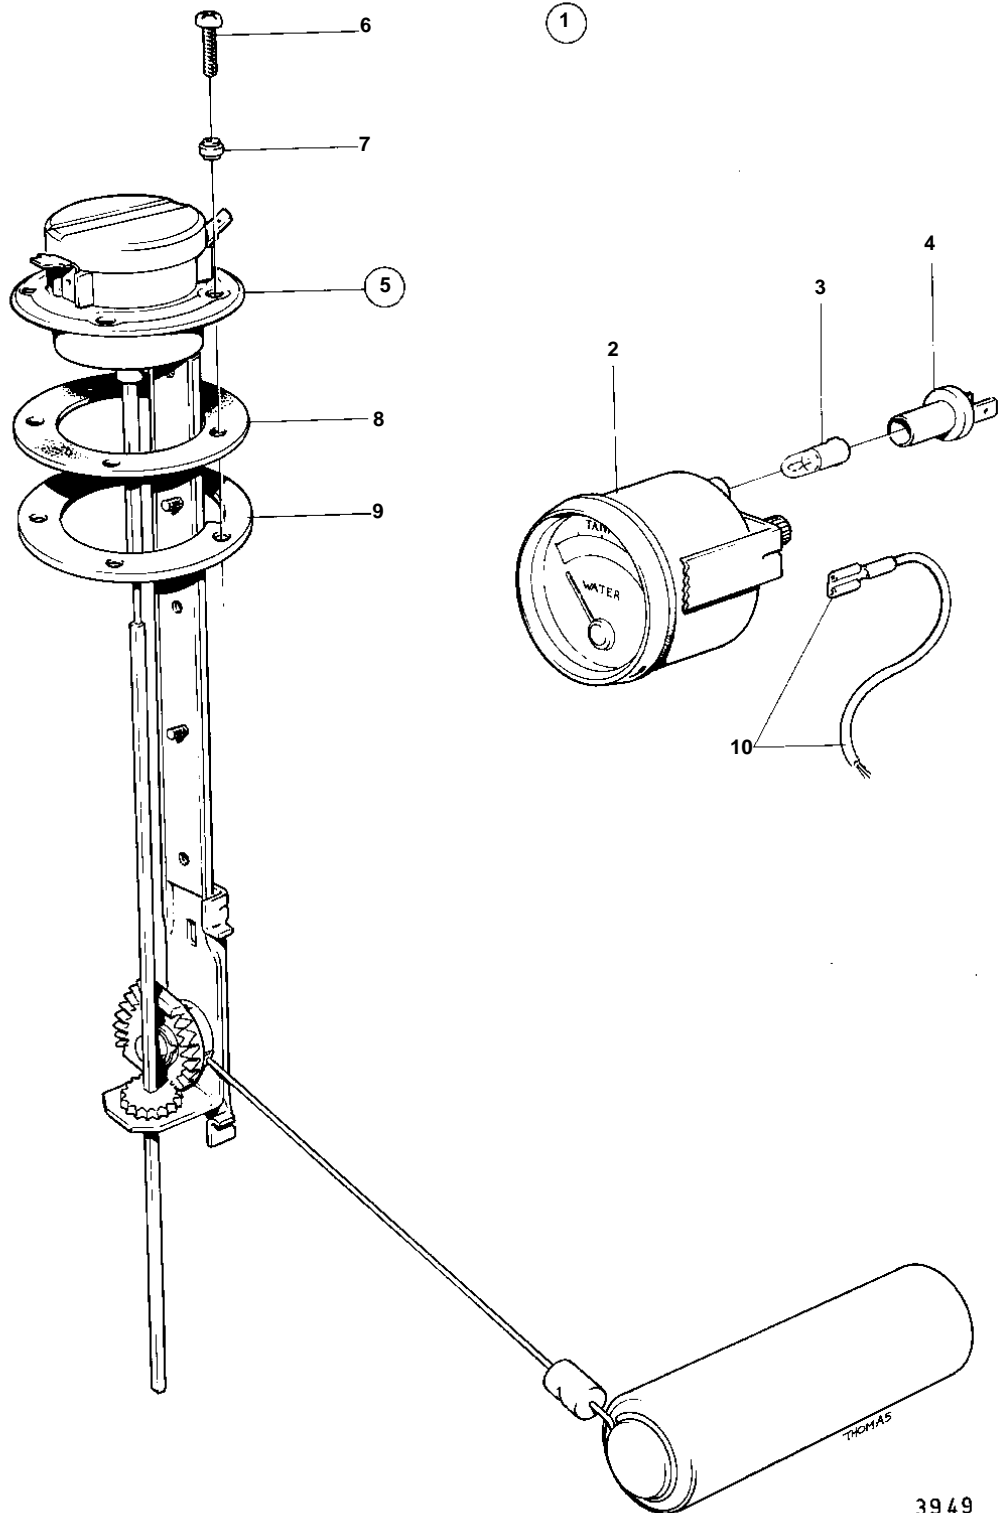

COMMON

3949

COMMON

REF	PART NO.	QTY	DESCRIPTION	NOTES
1	834400	1	Tank gauge	CENTER DRILLED.
2	834380	1	· Tank gauge	
3	19923	1	· Bulb	
4	808175	1	· Bulb socket	
5	834389	1	· Sender	
6	956078	4	· · Screw	L = 16 MM
	956081	1	· · Screw	L = 25 MM
7	834481	5	· · Gasket	
8	89865	1	· · Gasket	
9	834480	1	· · Flange	
10		X	CABLES AND CABLE TERMINALS	SEE GROUP 3