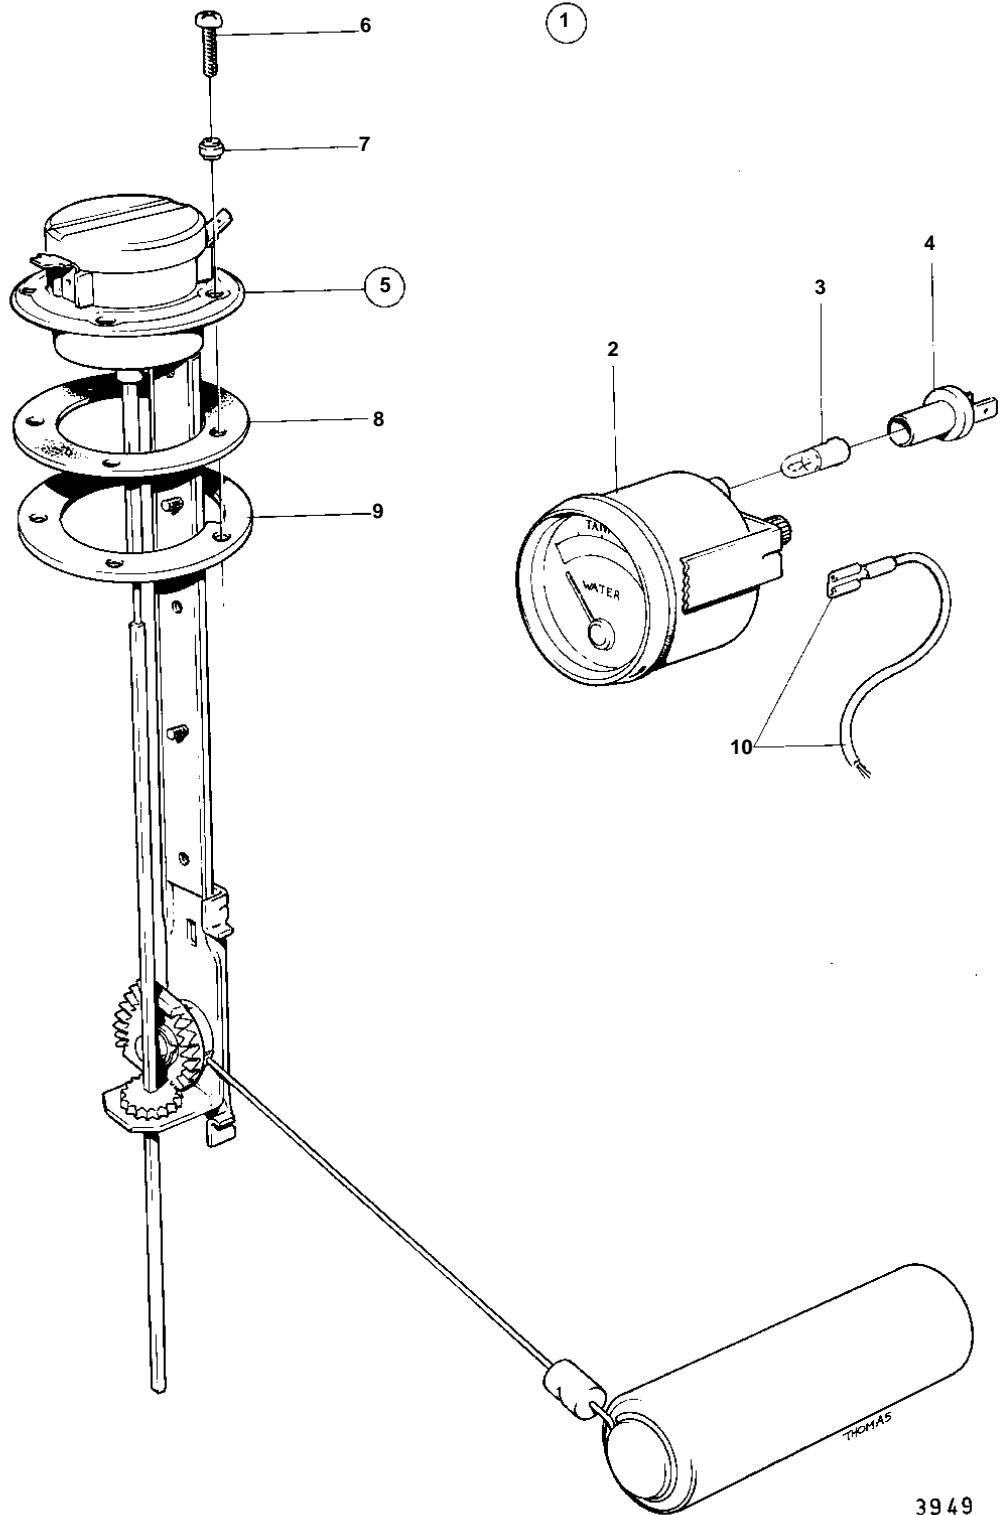

## COMMON

REF	PART NO.	QTY	DESCRIPTION	NOTES
1	834399	1	Tank gauge	FOR SHAFT DIAM. 45MM.
2	834378	1	· Tank gauge	
3	19923	1	· Bulb	
4	808175	1	· Bulb socket	
5	837999	1	· Tank sensor	
6	956078	4	· · Screw	L = 16 MM
	956081	1	· · Screw	L = 25 MM
7	834481	5	· · Gasket	
8	89865	1	· · Gasket	
9	834480	1	· · Flange	
10		X	CABLES AND CABLE TERMINALS	SEE GROUP 3