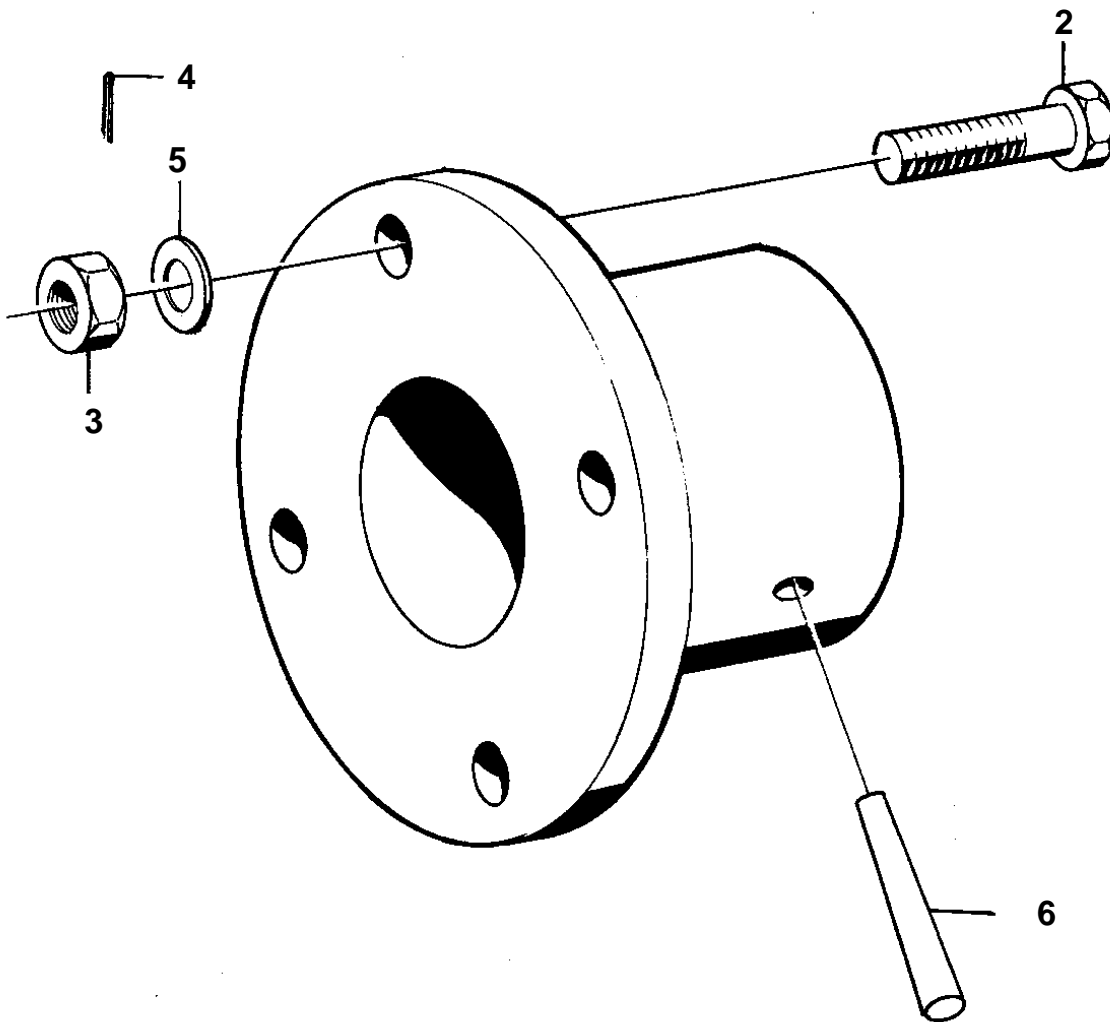

1

4624

REF	PART NO.	QTY	DESCRIPTION	NOTES
1	829281	1	Companion flange	40MM HOLE FOR PROPELLER SHAFT.
2	955692	4	• Screw	L = 32 MM
	955691	4	• Screw	L = 25 MM
3	955883	4	• Nut	
4	907834	4	• Cotter pin	
5	941909	4	• Spring washer	
6	907617	1	• Pin	