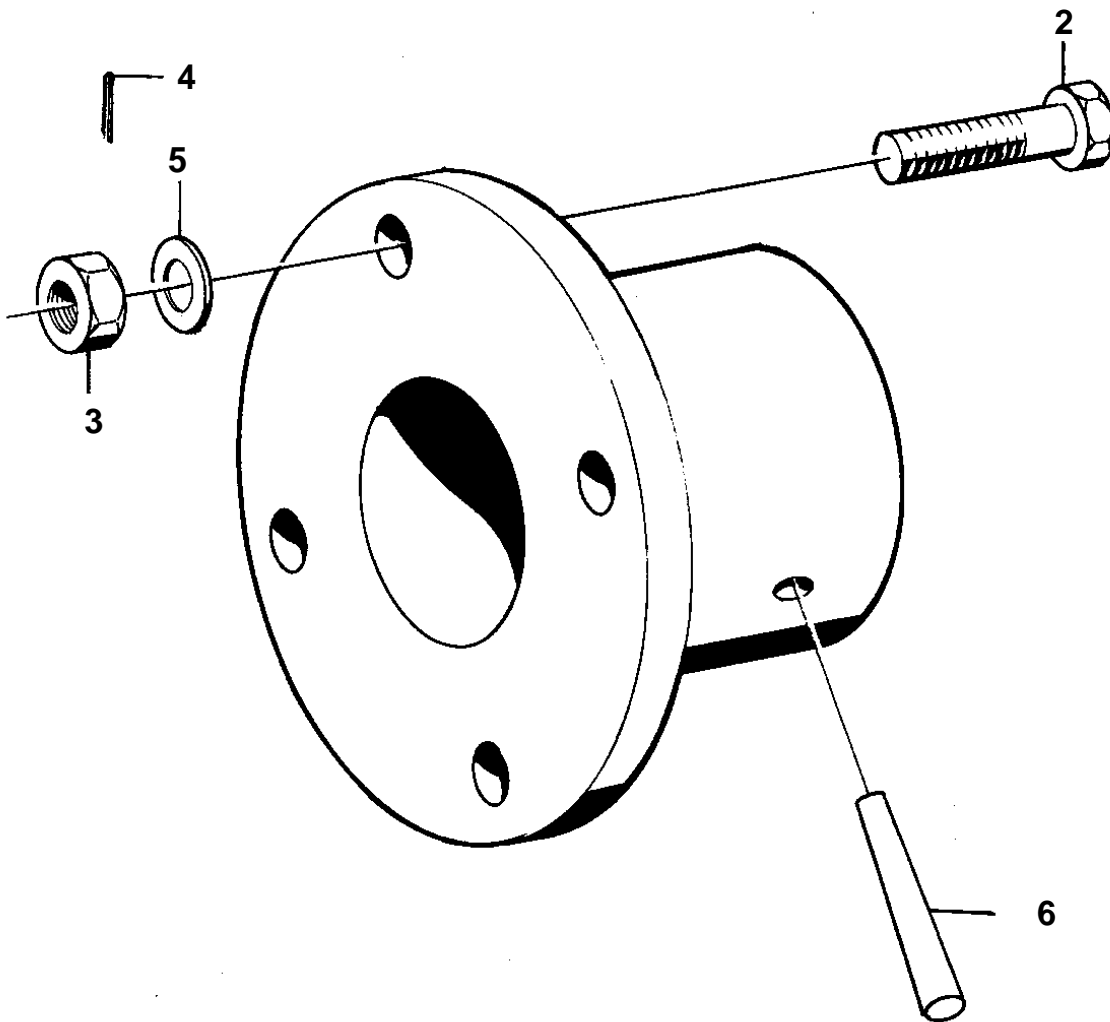

1

4624

REF	PART NO.	QTY	DESCRIPTION	NOTES
1	828388	1	Shaft flange	30MM HOLE FOR PROPELLER SHAFT.
2	955692	4	• Screw	L = 32 MM
3	955883	4	• Nut	
4	907834	4	• Cotter pin	
5	941909	4	• Spring washer	
6	907617	1	• Pin	