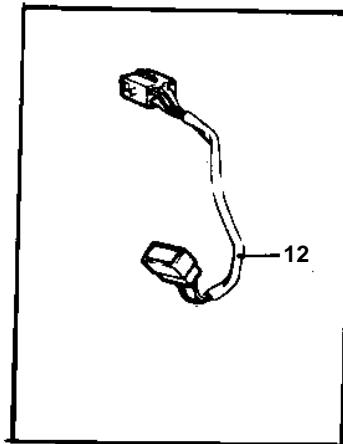

COMMON

7724

COMMON

REF	PART NO.	QTY	DESCRIPTION	NOTES
1	853067	1	Instrument panel	
2	828731	1	• Trimmer	
3	828739	1	• Control panel	
4	876040	1	• Relay kit	
5	828584	1	• Switch	
6	828586	1	• Button	
7	828743	1	• Button	
8	828742	1	• Switch	
9	828740	2	• Spacer washer	
10	828647	4	• Screw	
11		X	• CABLES AND TERMINALS	SEE GROUP 3
12	853052	X	Extension cable verl	L = 3000 MM
13	846853	X	Clutch	