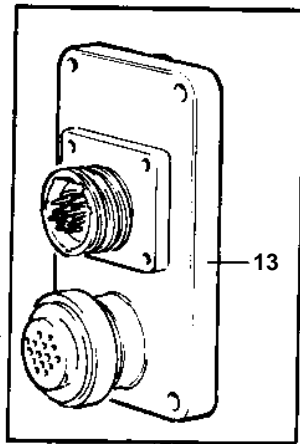

COMMON

7724

COMMON

REF	PART NO.	QTY	DESCRIPTION	NOTES
1	853067	1	Instrument panel	
2	828731	1	• Trimmer	
3	828739	1	• Control panel	
4	876040	1	• Relay kit	
5	828584	1	• Switch	
6	828586	1	• Button	
7	828743	1	• Button	
8	828742	1	• Switch	
9	828740	2	• Spacer washer	
10	828647	4	• Screw	
11		X	• CABLES AND TERMINALS	SEE GROUP 3
12	853052	X	Extension cable verl	L = 3000 MM
13	846853	X	Clutch	