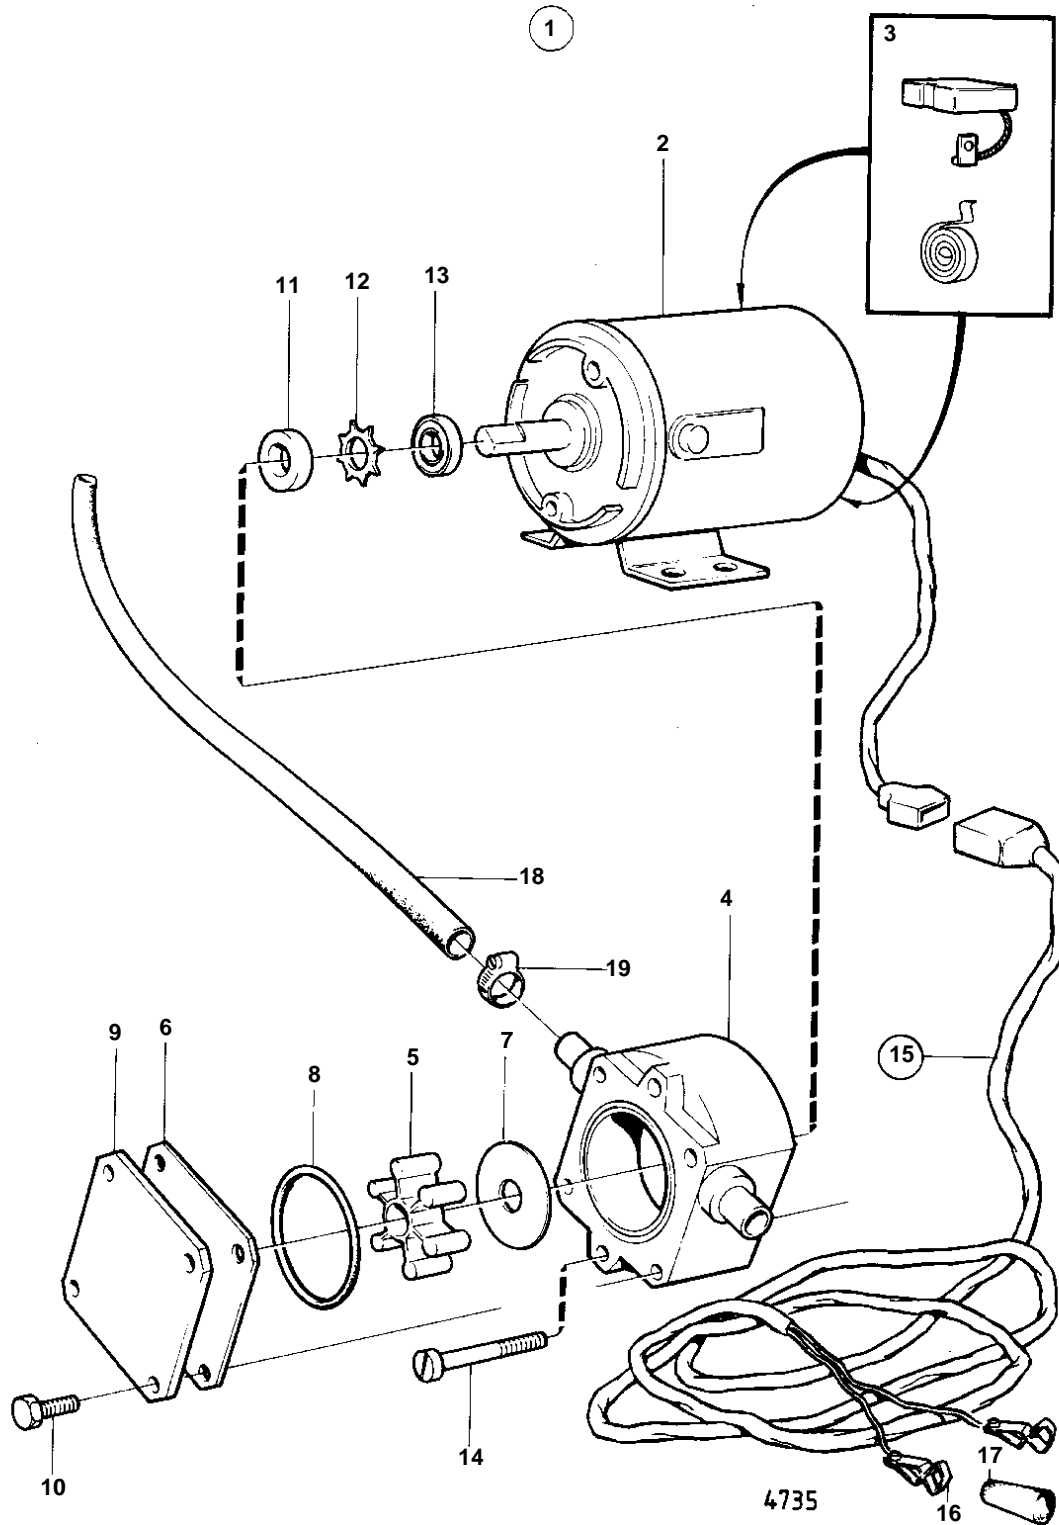

## COMMON

REF	PART NO.	QTY	DESCRIPTION	NOTES
1	843114	1	Oil bilge pump	12V
2		1	EL MOTOR	12V
3	844014	2	Carbon brush set	
4	844015	1	Housing	
5		1	IMPELLER	IK
6	844017	1	Wear washer	
7	844016	1	Wear washer	
8		1	O-RING	IK
9	844018	1	Cover	
10	844021	4	Screw	
11		1	SEAL RING	IK
12		1	LOCK WASHER	IK
13	844019	1	Oil deflector ring	
14	844020	2	Screw	
15	843113	1	· Cable trunk	
16		1	· · BATTERY TERMINAL	+ . REPLACED BY 1EA 844280,1EA 844278
		1	· · BATTERY TERMINAL	- . REPLACED BY 1EA 844280,1EA 844279
	844280	2	· · Cable terminal	LATE TYPE
17	844279	1	· · Isolation	LATE TYPE BLACK
	844278	1	· · Isolation	LATE TYPE RED
18	943700	X		L = 3000 MM
19	943471	3	· Hose clamp	
	844022	1	Impeller kit	