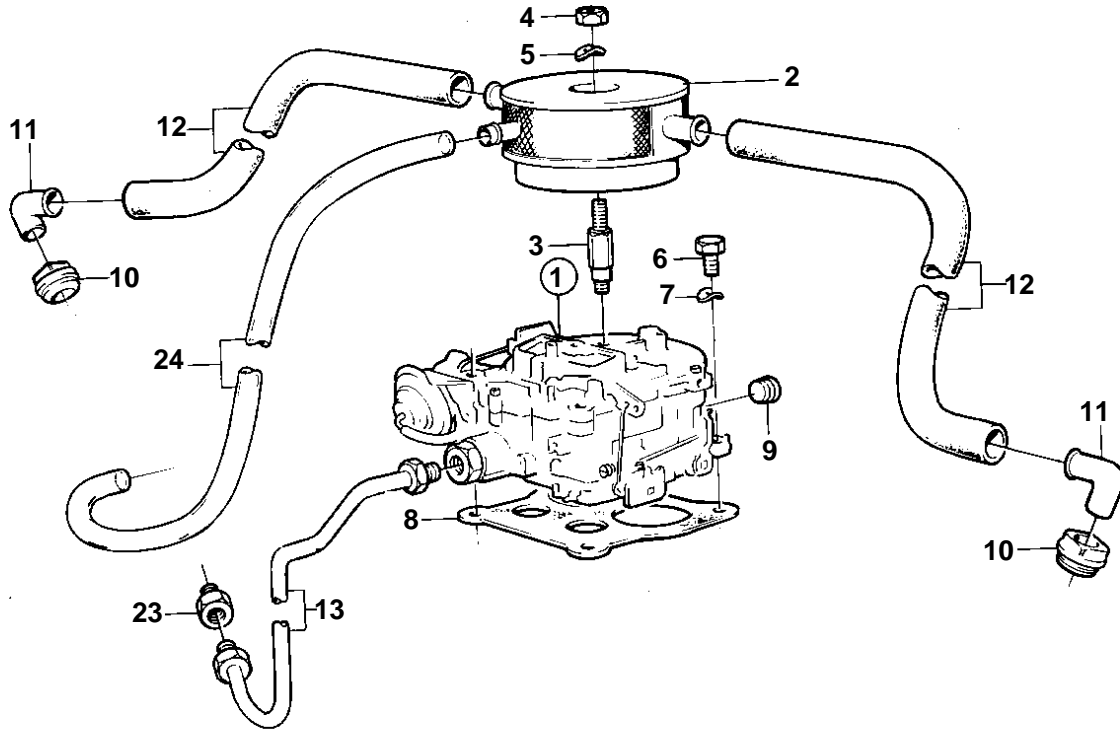

AQ225E

8062

AQ225E

REF	PART NO.	QTY	DESCRIPTION	SEE SEC.	NOTES
1	841047	1	Carburetor		
				02C-0250	
2	841597	1	Flame trap		
3	834795	1	Stud		
4	950352	1	Lock nut		
5	941906	1	Spring washer		
6	940159	2	Screw		L = 32 MM
	955532	2	Screw		L = 95 MM
7	941907	4	Spring washer		
8	826479	1	Gasket	IK	SEE GROUP 2B
9	952075	1	Plug		
10	835415	2	Sleeve		
11	841546	2	Hose attachment		
12	941995	X	Rubber hose		L = 2X300 MM
13	841356	1	Tube		
14	826493	1	Fuel pump, FUEL PUMP COMPONENTS		
15	818668	1	Gasket	IK	
16	835333	1	Flange		
17	835087	1	Gasket	IK	
18	841426	2	Screw		
19	942336	2	Spring washer		
20	835422	1	Push rod		
21	940162	2	Screw		
22	841358	1	Tube		
23	180303	3	Nipple		
24	941149	X	Plastic hose		L = 700 MM
25	834781	1	Nipple		
26	834717	1	Fuel filter		
27		1	· COVER		
28	841162	1	· Filter		
29	841030	1	· · Gasket		