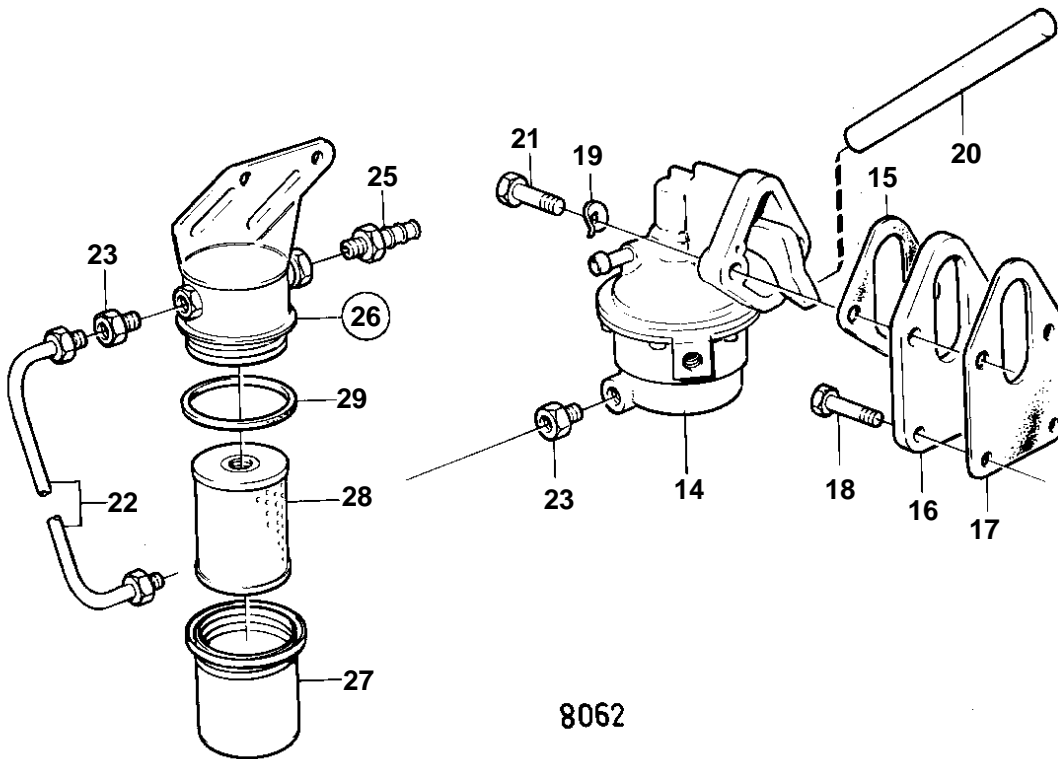

AQ225E

8062

AQ225E

REF	PART NO.	QTY	DESCRIPTION	SEE SEC.	NOTES
1	841047	1	Carburetor		
				02C-0250	
2	841597	1	Flame trap		
3	834795	1	Stud		
4	950352	1	Lock nut		
5	941906	1	Spring washer		
6	940159	2	Screw		L = 32 MM
	955532	2	Screw		L = 95 MM
7	941907	4	Spring washer		
8	826479	1	Gasket	IK	SEE GROUP 2B
9	952075	1	Plug		
10	835415	2	Sleeve		
11	841546	2	Hose attachment		
12	941995	X	Rubber hose		L = 2X300 MM
13	841356	1	Tube		
14	826493	1	Fuel pump, FUEL PUMP COMPONENTS		
15	818668	1	Gasket	IK	
16	835333	1	Flange		
17	835087	1	Gasket	IK	
18	841426	2	Screw		
19	942336	2	Spring washer		
20	835422	1	Push rod		
21	940162	2	Screw		
22	841358	1	Tube		
23	180303	3	Nipple		
24	941149	X	Plastic hose		L = 700 MM
25	834781	1	Nipple		
26	834717	1	Fuel filter		
27		1	· COVER		
28	841162	1	· Filter		
29	841030	1	· · Gasket		