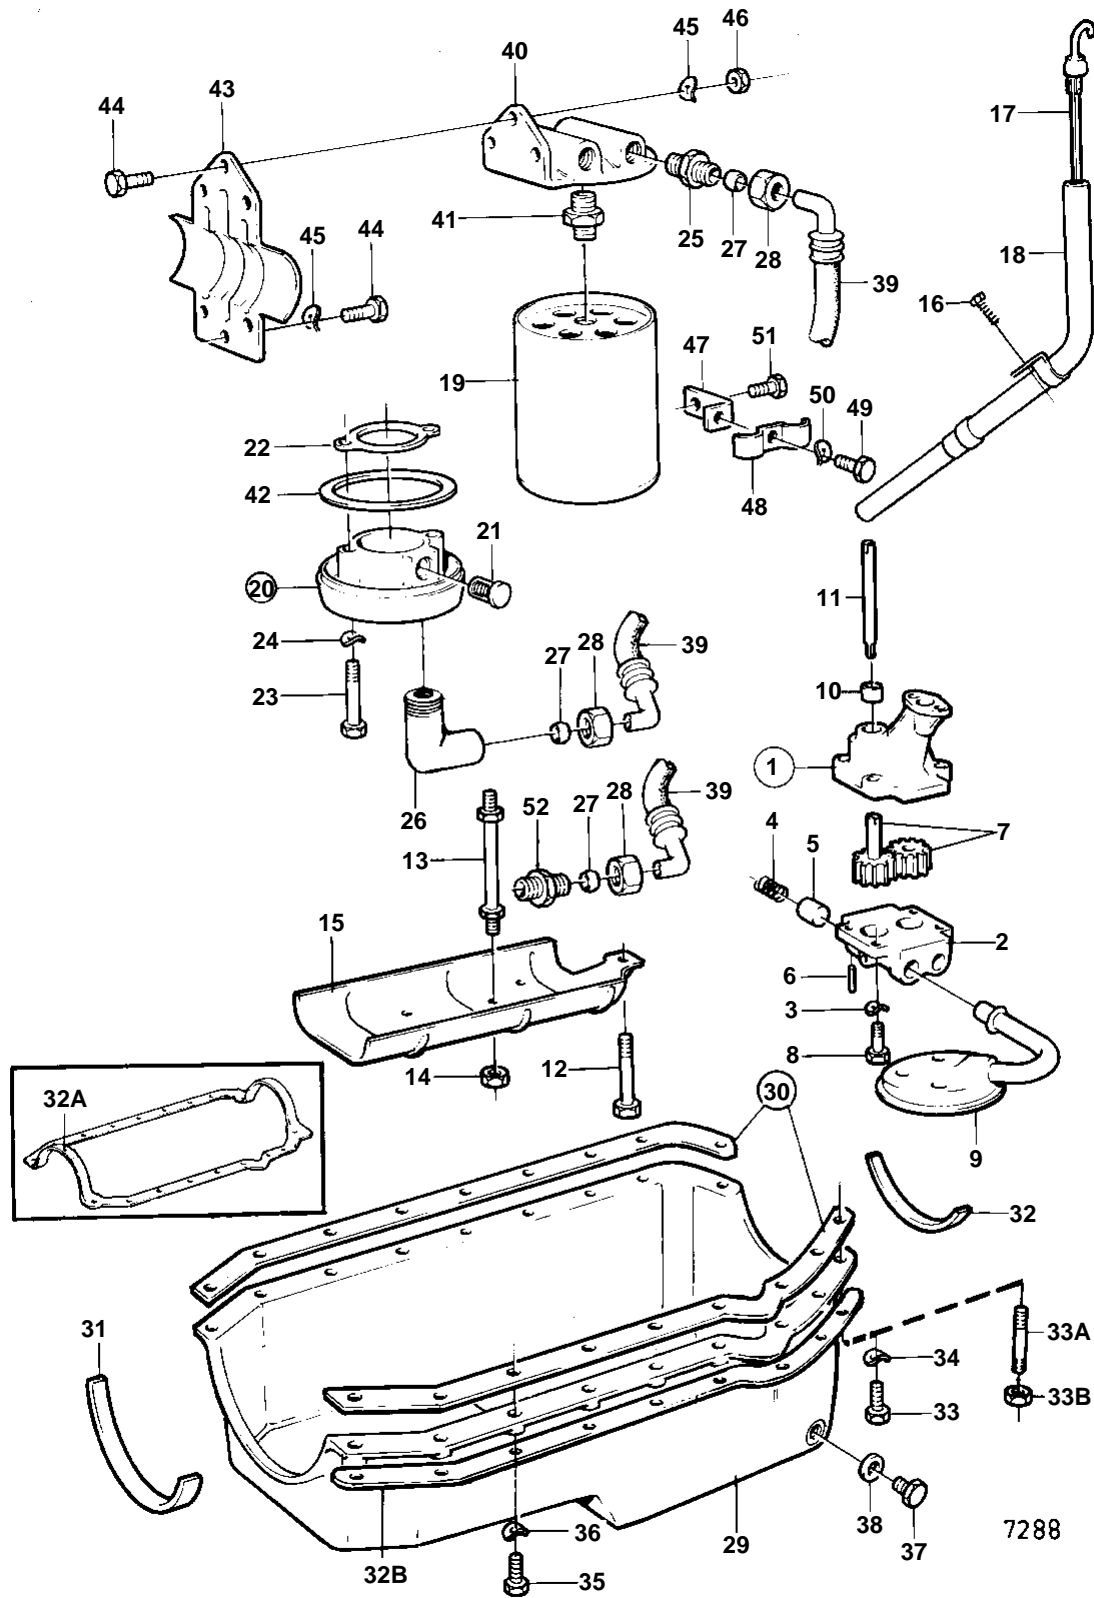

BB225B,AQ225C

BB225B,AQ225C

REF	PART NO.	QTY	DESCRIPTION	SEE SEC.	NOTES
1	835371	1	Oil pump		
2	835362	1	· Cover		
3	941906	4	· Spring washer		
4	835377	1	· Spring		
5	835376	1	· Valve		
6	835378	1	· Lock pin		
7		2	· GEAR		
8	955513	4	· Screw		
9	835372	1	Oil pump screen		
10	835374	1	Sleeve		
11	835373	1	Shaft		
12	955550	1	Screw		
13	835038	5	Stud	02A-0275	
14	835368	5	Nut		
15	841734	1	Baffle plate		
16	955512	1	Screw		
17	835414	1	Oil dipstick		
18	841823	1	Tube		
19	835440	1	Oil filter		
			Bulletin P-21-7-1	P-21-7-1-EN	Oil Filters, GM gas engines
20	841339	1	Connector		
21		1	· VALVE		
22	856007	1	Gasket	IK	(841370)
23	955527	2	Screw		
24	941907	2	Spring washer		
25	941750	2	Nipple		
26	941757	2	Nipple		
27	956970	4	Ferrule		
28	956984	4	Nut		
29	855897	1	Oil pan		
32A	855819	1	Gasket		
32B	855817	1	Stiffening plate		RIGHT SIDE
	855818	1	Reinforcing plate		LEFT SIDE
33A	855808	4	Stud		
33B	855596	4	Nut		LATE TYPE. BB225B SPEC.867893 AND 867894, BB260B SPEC.867895 AND 867896
35	855821	14	Screw		
37	841215	1	Plug		
38	841952	1	Gasket	IK	(818688)
39	841163	2	Hose		
40	841363	1	Cover		
41	841174	1	Nipple		
42	948882	1	O-ring	IK	
43	841383	1	Bracket		SEE GROUP 2B
44	955524	6	Screw		
45	941907	6	Spring washer		
46	955826	3	Nut		
47	841687	1	Bracket		
48	942421	1	Clamp		
49	947224	1	Screw		

BB225B,AQ225C

REF	PART NO.	QTY	DESCRIPTION	SEE SEC.	NOTES
50	941906	1	Spring washer		
51	955541	1	Screw	02A-0275	
52	804533	1	Nipple		