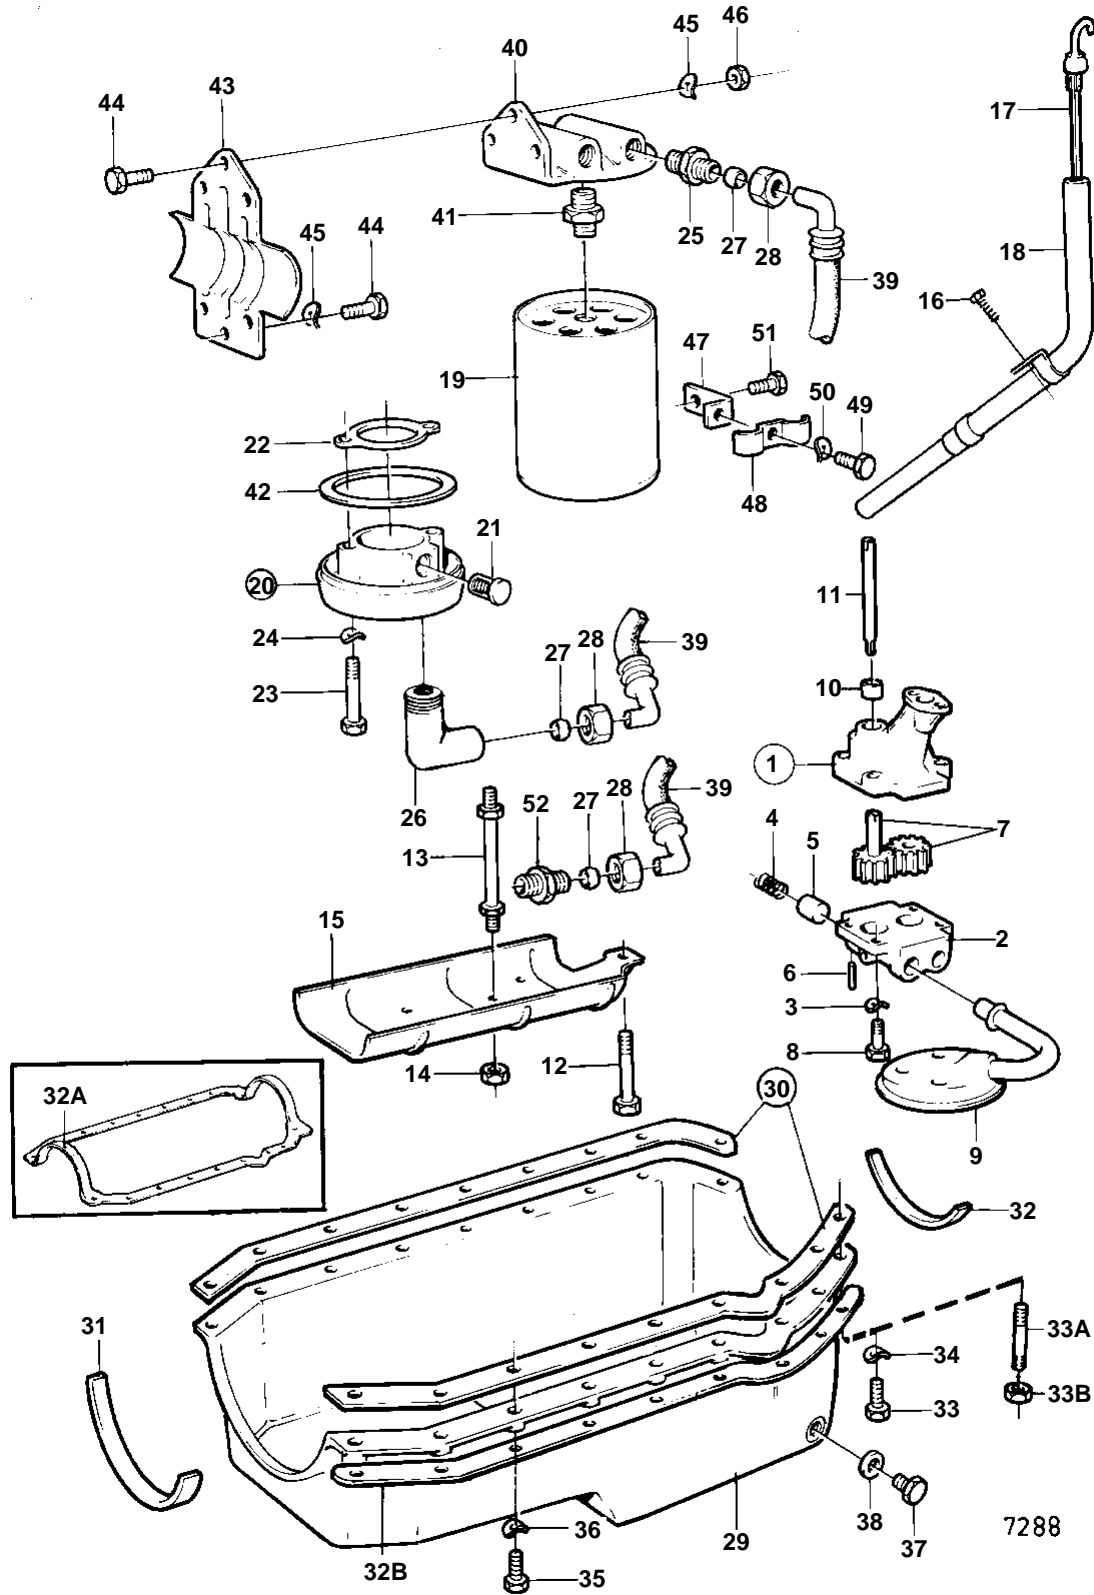

BB225B,AQ225C

BB225B,AQ225C

REF	PART NO.	QTY	DESCRIPTION	SEE SEC.	NOTES
1	835371	1	Oil pump		
2	835362	1	· Cover		
3	941906	4	· Spring washer		
4	835377	1	· Spring		
5	835376	1	· Valve		
6	835378	1	· Lock pin		
7		2	· GEAR		
8	955513	4	· Screw		
9	835372	1	Oil pump screen		
10	835374	1	Sleeve		
11	835373	1	Shaft		
12	835082	1	Screw		
13	835038	5	Stud	02A-0275	
14	835368	5	Nut		
15	841734	1	Baffle plate		
16	955512	1	Screw		
17	835414	1	Oil dipstick		
18	841823	1	Tube		
19	835440	1	Oil filter		
			Bulletin P-21-7-1	P-21-7-1-EN	Oil Filters, GM gas engines
20	841339	1	Connector		
21		1	· VALVE		
22	856007	1	Gasket	IK	(841370)
23	955527	2	Screw		
24	941907	2	Spring washer		
25	941750	2	Nipple		
26	941757	2	Nipple		
27	956970	4	Ferrule		
28	956984	4	Nut		
29	855897	1	Oil pan		
31	834774	1	· Seal	IK	
32	835411	1	· Seal	IK	
32A	855819	1	Gasket		
32B	855817	1	Stiffening plate		RIGHT SIDE
	855818	1	Reinforcing plate		LEFT SIDE
33A	855808	4	Stud		
33B	855596	4	Nut		LATE TYPE. BB225B SPEC.867893 AND 867894, BB260B SPEC.867895 AND 867896
35	855821	14	Screw		
37	841215	1	Plug		
38	841952	1	Gasket	IK	(818688)
39	841360	2	Hose		
40	841363	1	Cover		
41	841174	1	Nipple		
42	948882	1	O-ring	IK	
43	841383	1	Bracket		SEE GROUP 2B
44	955524	6	Screw		
45	941907	6	Spring washer		
46	955826	3	Nut		
47	841687	1	Bracket		
48	942421	1	Clamp		
49	947224	1	Screw		

BB225B,AQ225C

REF	PART NO.	QTY	DESCRIPTION	SEE SEC.	NOTES
50	941906	1	Spring washer		
51	955541	1	Screw	02A-0275	
52	804533	1	Nipple		