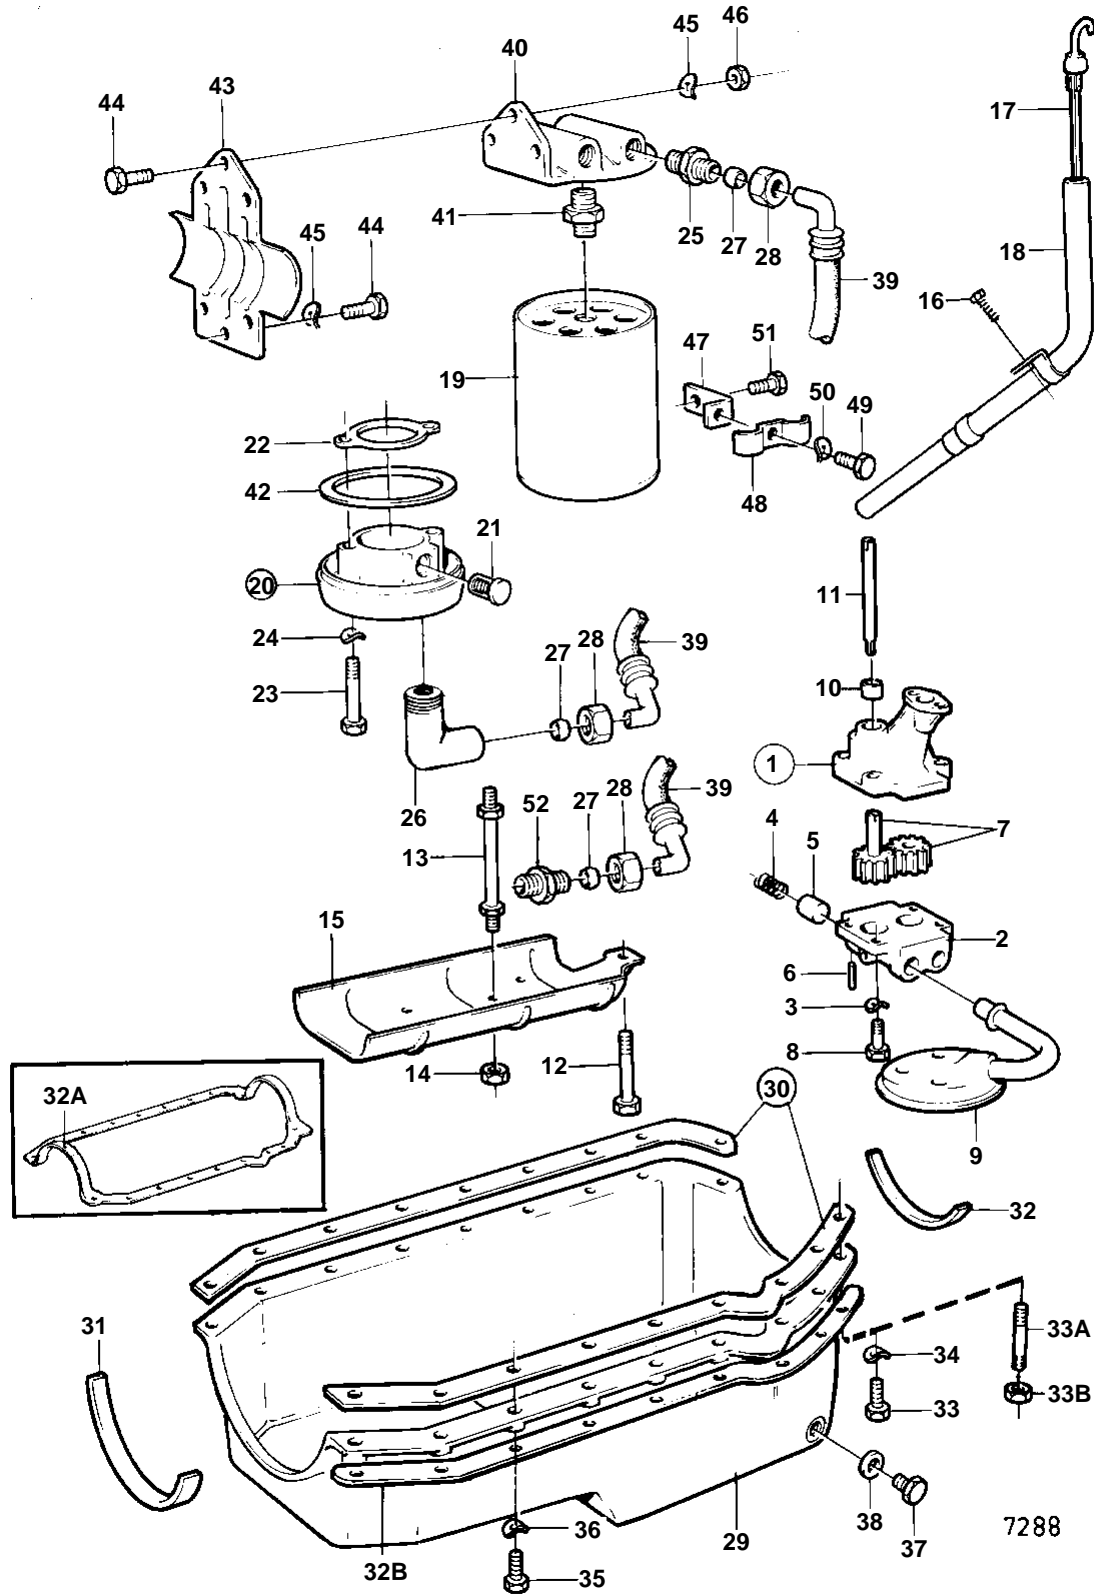

BB225B,AQ225C

BB225B,AQ225C

REF	PART NO.	QTY	DESCRIPTION	SEE SEC.	NOTES
1	835371	1	Oil pump		
2	835362	1	• Cover		
3	941906	4	• Spring washer		
4	835377	1	• Spring		
5	835376	1	• Valve		
6	835378	1	• Lock pin		
7		2	• GEAR		
8	955513	4	• Screw		
9	835372	1	Oil pump screen		
10	835374	1	Sleeve		
11	835373	1	Shaft		
12	955550	1	Screw		
	835082	1	Screw		BB225B SPEC.867893 AND 867894, BB260B SPEC.867895 AND 867896
13	835038	5	Stud	02A-0275	
14	835368	5	Nut		
15	841734	1	Baffle plate		
16	955512	1	Screw		
17	835414	1	Oil dipstick		
18	841823	1	Tube		
19	835440	1	Oil filter		
			Bulletin P-21-7-1	P-21-7-1-EN	Oil Filters, GM gas engines
20	841339	1	Connector		
21		1	• VALVE		
22	856007	1	Gasket	IK	(841370)
23	955527	2	Screw		
24	941907	2	Spring washer		
25	941750	2	Nipple		
26	941757	2	Nipple		
27	956970	4	Ferrule		
28	956984	4	Nut		
29	841677	1	Oil pan		
	855719	1	Oil pan		FOR BASE ENGINE 855654 AND 855655.
30	841721	1	Gasket kit		
31	834774	1	• Seal	IK	
32	835411	1	• Seal	IK	
33	956573	4	Screw		EARLY TYPE
33A	855595	4	Screw		LATE TYPE. BB225B SPEC.867893 AND 867894, BB260B SPEC.867895 AND 867896
33B	855596	4	Nut		LATE TYPE. BB225B SPEC.867893 AND 867894, BB260B SPEC.867895 AND 867896
34	941907	4	Spring washer		EARLY TYPE
35	841426	14	Screw		
36	941906	14	Spring washer		
37	841215	1	Plug		
38	841952	1	Gasket	IK	(818688)
39	841360	2	Hose		
40	841363	1	Cover		
41	841174	1	Nipple		
42	948882	1	O-ring	IK	
43	841383	1	Bracket		SEE GROUP 2B
44	955524	6	Screw		
45	941907	6	Spring washer		
46	955826	3	Nut		
47	841687	1	Bracket		

BB225B,AQ225C

REF	PART NO.	QTY	DESCRIPTION	SEE SEC.	NOTES
48	942421	1	Clamp		
49	947224	1	Screw		
50	941906	1	Spring washer		
51	955541	1	Screw	02A-0275	
52	804533	1	Nipple		