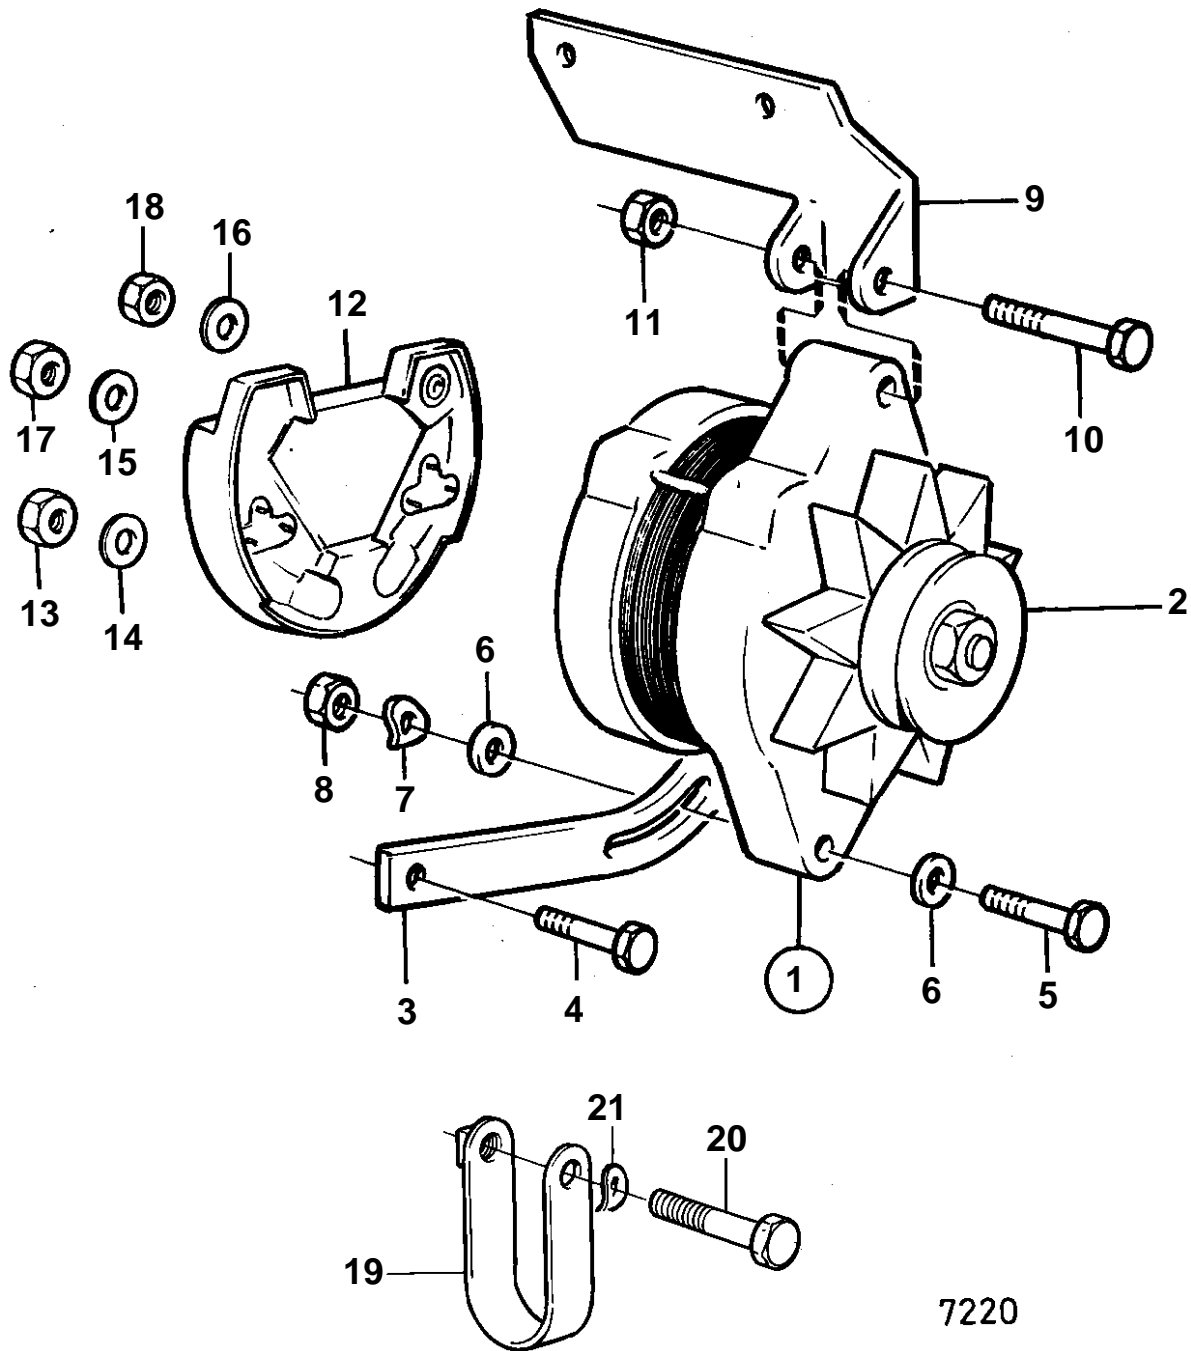

BB225B

7220

BB225B

REF	PART NO.	QTY	DESCRIPTION	SEE SEC.	NOTES
1	841765	1	Alternator		50A REPL BY 858838
				030-0275	
2	841813	1	Pulley		
3	835352	1	Tensioner		
4	955534	1	Screw		
9	835913	1	Bracket		
10	955700	1	Screw		
11	950375	1	Nut		
12	840638	1	Charge distributor	030-0275	
13	955781	2	· Nut		
14	941906	2	· Spring washer		
15	941906	1	Spring washer		
16	941905	1	Spring washer		
17	955781	1	Nut		+
18	955780	1	Nut		-
19	466735	1	Tensioning eyelet		
20	955298	1	Screw		
21	941907	1	Spring washer		