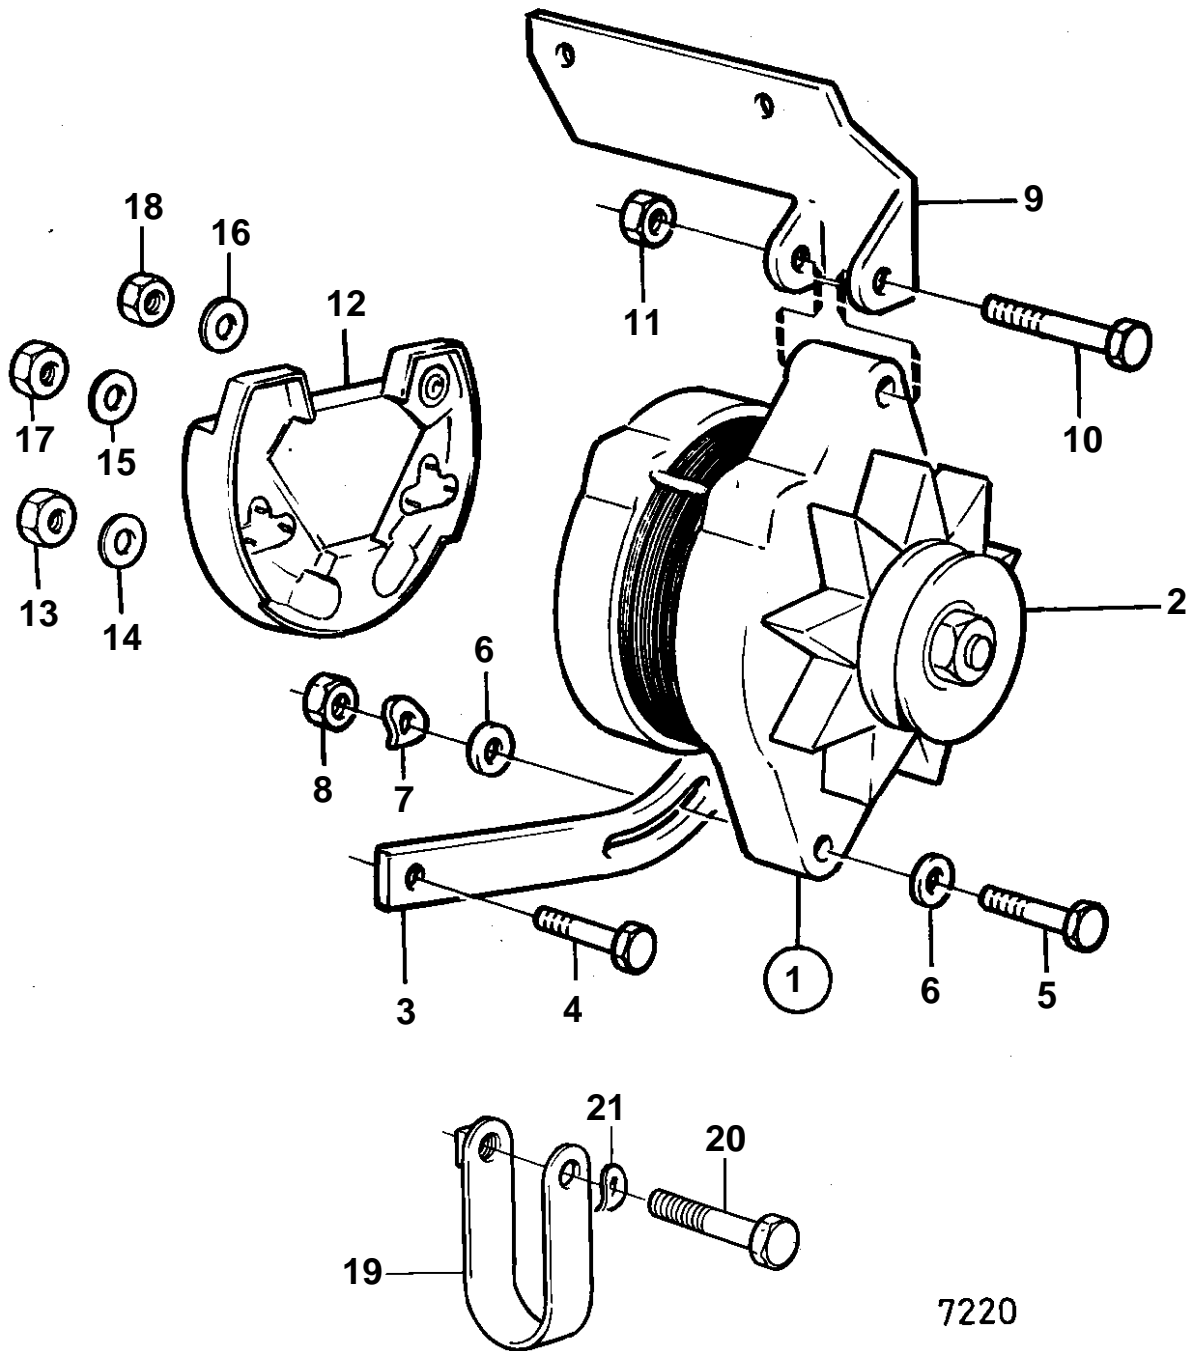

BB225B

7220

BB225B

REF	PART NO.	QTY	DESCRIPTION	SEE SEC.	NOTES
1	841765	1	Alternator		50A REPL BY 858838
				030-0275	
2	841813	1	Pulley		
3	835352	1	Tensioner		
4	955534	1	Screw		
9	835913	1	Bracket		
10	955700	1	Screw		
11	950375	1	Nut		
12	840638	1	Charge distributor		
				030-0275	
13	955781	2	· Nut		
14	941906	2	· Spring washer		
15	941906	1	Spring washer		
16	941905	1	Spring washer		
17	955781	1	Nut		+
18	955780	1	Nut		-
19	466735	1	Tensioning eyelet		
20	955298	1	Screw		
21	941907	1	Spring washer		