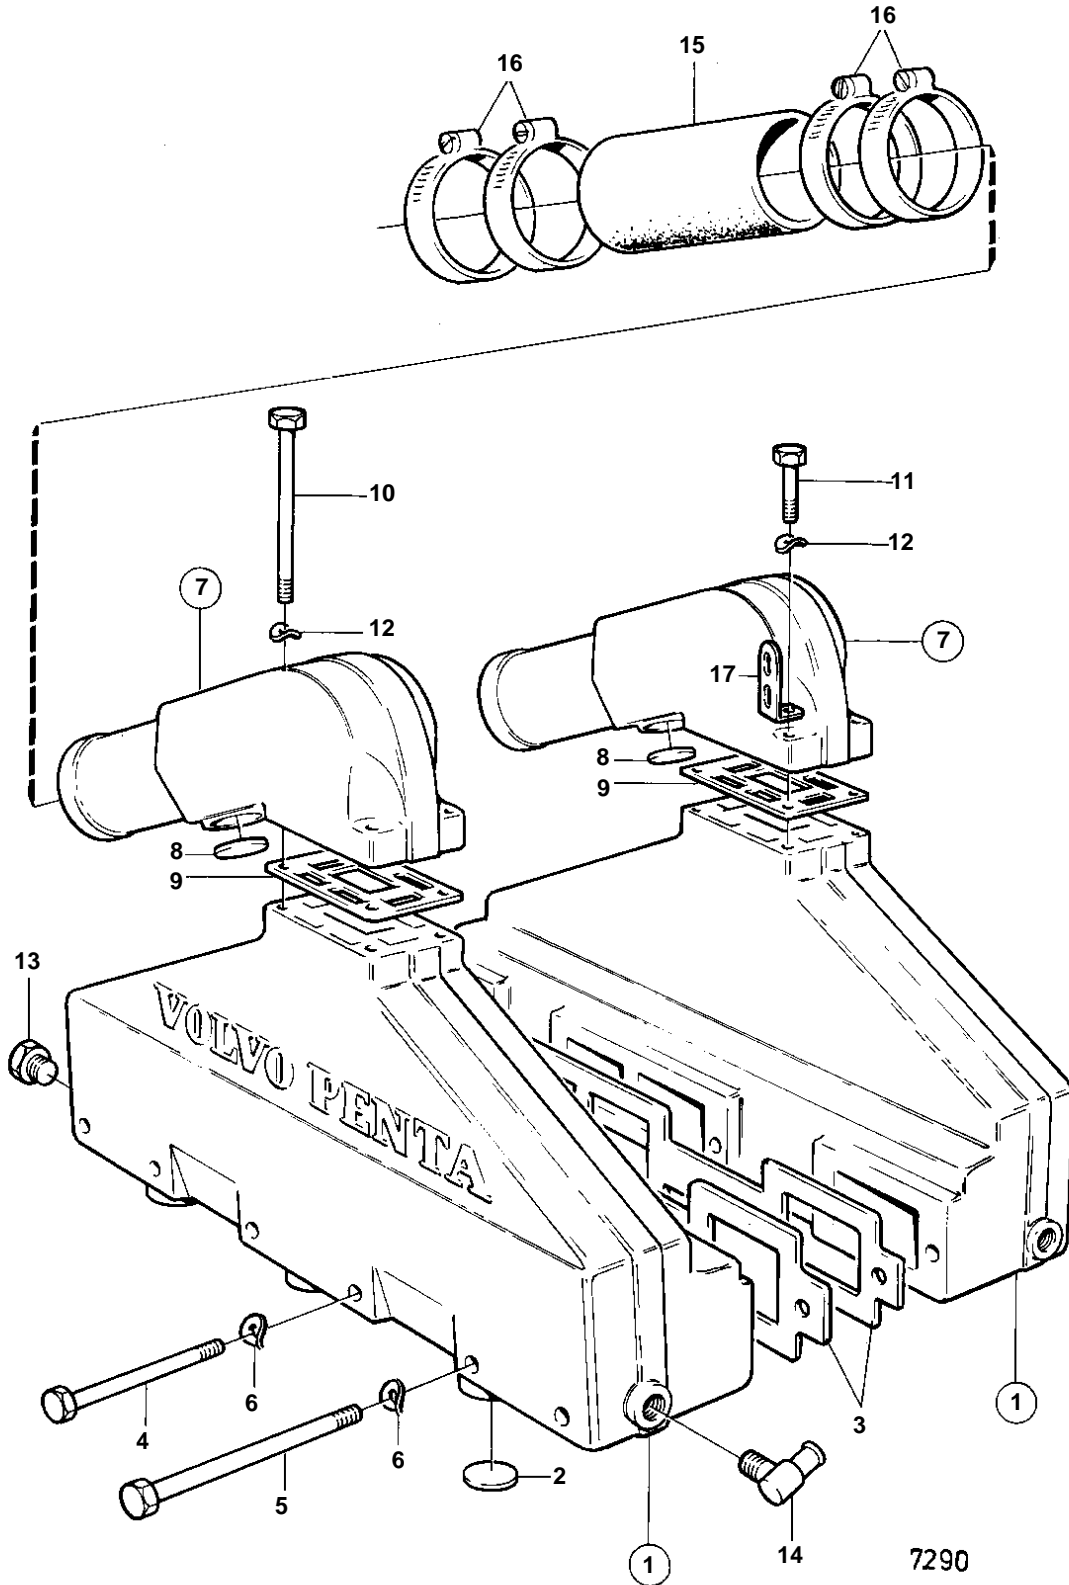

AQ225F

AQ225F

REF	PART NO.	QTY	DESCRIPTION	SEE SEC.	NOTES
1	835804	2	Exhaust pipe		
2	192211	6	Plug		
3	835966	2	Gasket	IK	
4	942268	10	Screw		
5	942547	2	Screw		
6	942336	12	Spring washer		
7	855384	2	Riser		
8	192211	2	Plug		
9	835908	2	Gasket	IK	
10	959794	4	Screw		
11	940186	4	Screw		
12	941907	8	Spring washer		
13	192154	2	Plug		
14	961610	2	Hose nipple	02B-0120	
15	855388	2	Hose, HOSE		L = 2X130 MM. FOR ENGINE WITH DRIVE UNIT 290. SEE GROUP 4A
16	853012	8	Hose clamp		
17	965552	1	Bracket		