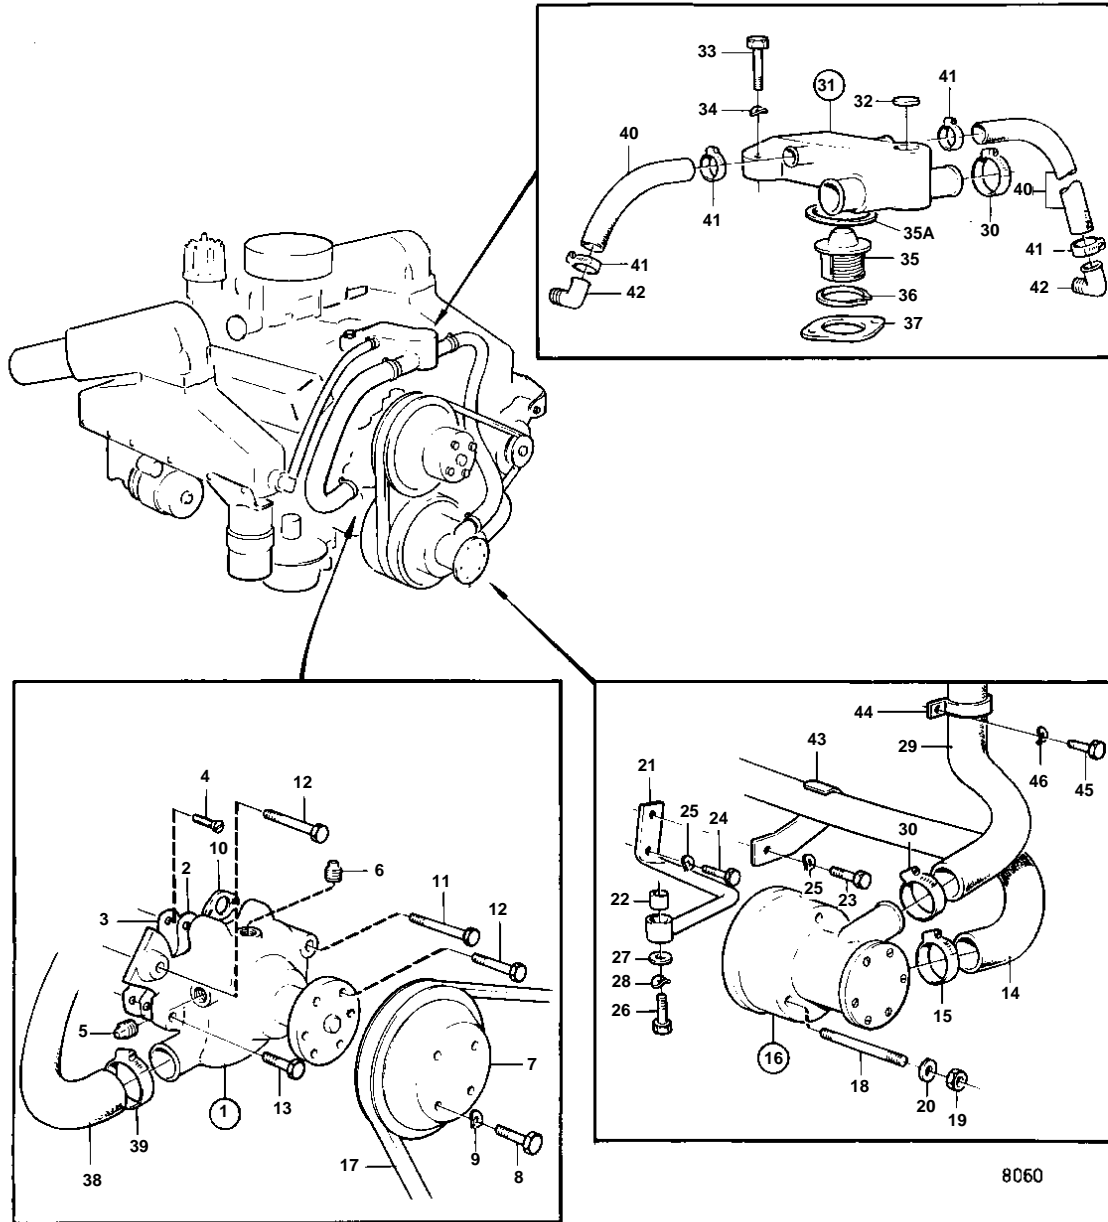

AQ225E

AQ225E

REF	PART NO.	QTY	DESCRIPTION	NOTES
1	835390	1	Water pump	
2	841036	1	· Gasket	IK
3	841209	1	· Plate	
4	841426	6	· Screw	
5	952358	1	· Plug	
6	952359	1	· Plug	
7	855283	1	Pulley	
8	955655	4	Screw	
9	941907	4	Spring washer	
10	835210	2	Gasket	IK
11	940162	1	Screw	
12	955536	2	Screw	
13	955540	1	Screw	
14	834770	1	Hose	
15	961669	2	Hose clamp	
16	855722	1	Sea water pump, SEA WATER PUMP COMPS NOT SPEC.	
		X		
17	958498	1	V-belt	
18	968531	3	Screw	
19	942336	3	Spring washer	
20	826421	1	Bracket	
21	826422	1	Rubber bushing	IK
22	940115	1	Screw	
23	955534	1	Screw	SEE GROUP 3
24	942336	2	Spring washer	
25	955523	1	Screw	
26	960141	1	Washer	
27	941907	1	Spring washer	
28	826423	1	Hose	
29	961669	2	Hose clamp	
30	855485	1	Thermostat housing	
31	192426	1	· Plug	
32	955537	2	Screw	
33	942336	2	Spring washer	
34	875794	1	Thermostat kit	
35	416033	1	Sealing ring	(1317466)
36	855486	1	Lock ring	
37	835417	1	Gasket	IK
38	834906	1	Hose	
39	961671	2	Hose clamp	
40	952970	X	Rubber hose	L = 2X350 MM
41	961666	4	Hose clamp	
42	961610	2	Hose nipple	
43	834974	2	Clamp	
44	841307	1	Clamp	
45	955534	1	Screw	
46	942336	1	Spring washer	