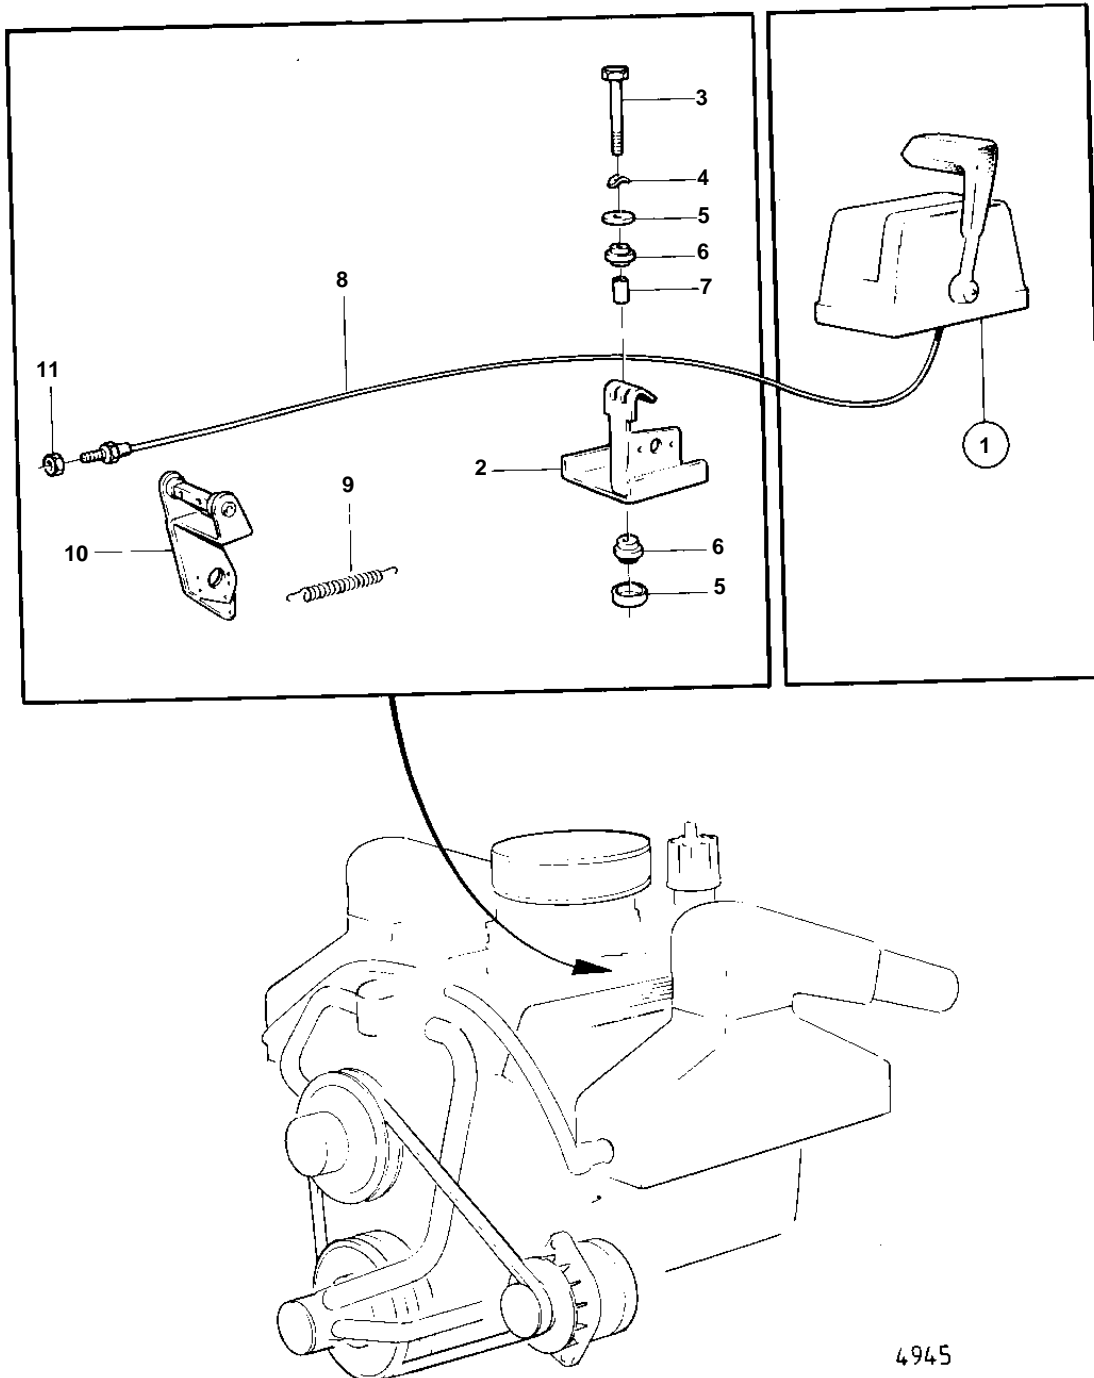

AQ225E, BB225B, BB225C

4945

AQ225E,BB225B,BB225C

REF	PART NO.	QTY	DESCRIPTION	NOTES
1		X	ENGINE SPEED CONTROL	
2	834700	1	Bracket	SEE GROUP 3
3	940159	2	Screw	
4	941907	2	Spring washer	
5	418531	4	Washer	
6	403877	4	Bushing	
7	403894	2	Spacer sleeve	
8		X	CONTROL CABLE	SEE GROUP 9
9	804274	1	Spring	
10	834713	1	Lever	SEE GROUP 9
11	955844	2	Nut	