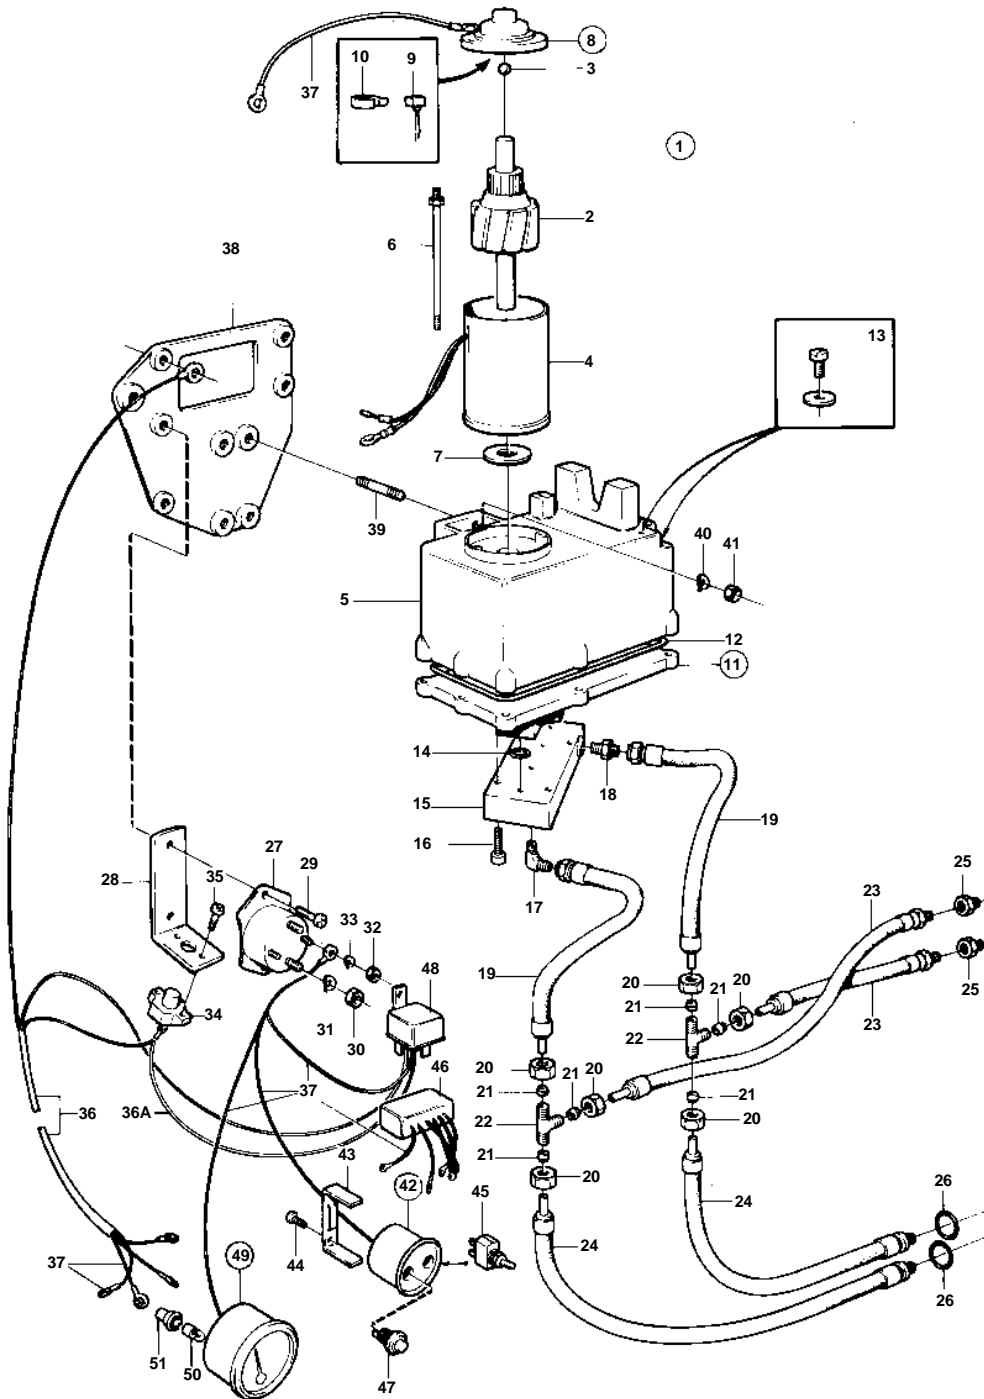

AQ225D

7566

AQ225D

REF	PART NO.	QTY	DESCRIPTION	SEE SEC.	NOTES
1	850922	1	Hydraulic pump		REPLACED BY HYDRAULIC PUMP 852500 + BRACKET 852568 + 4EA SCREW 950161 + 4EA NUT 955826.
2		1	• Rotor		
3		1	• Ball		
4		1	• Housing		
5		1	• Oil reservoir		
6		1	• Screw kit		
7		X	• Thrust washer kit		
8		1	• Housing		
9		1	• • Carbon brush set		
10		2	• • Spring kit		
11		1	• Pump unit		
12		1	• • Sealing ring		
13		1	• Screw kit		
14		1	• O-ring		
15	851082	1	• Valve housing		REPLACED BY HYDRAULIC PUMP 852500 + BRACKET 852568 + 4EA SCREW 950161 + 4EA NUT 955826.
16		4	• Screw		
17	850916	1	Elbow nipple		
18	850903	1	Tube fitting		
19		2	Hose		
20	941521	9	Fitting nut		
21	956967	6	Ferrule		
22	964034	2	T-nipple		
23	850909	2	Hose		
24	850908	2	Hose		
25	851042	2	Nipple	17257	
26	941820	2	O-ring	17257	
27	852565	2	Relay		
28		1	Bracket		
29	950046	3	Cross recessed screw		
30	955834	4	Hexagon nut		
31	941907	4	Spring washer		
32	955844	4	Hexagon nut		
33	941905	4	Spring washer		
34	841178	1	Automatic fuse		40AMP
35	950013	2	Cross recessed screw		
36		1	Cable trunk		
36A		1	Cable trunk		
37		X	CABLE AND CABLE TERMINALS		SEE GROUP 3
38	850803	1	Bracket		REPLACED BY 1EA BRACKET 852568, 4EA SCREW 950161 AND 4EA NUT 955826.
39	941872	4	Stud		
40	941906	4	Spring washer		
41	955825	4	Hexagon nut		
42		1	Instrument panel		EXCL USA MO-893180., USA
		1	Instrument panel		EXCL USA MO 893181-., EXCL USA
43	850372	1	• Attaching brace		
44	944201	2	• Cross recessed screw		
45	814322	1	• Toggle switch		
46	851771	1	• Trimming limiter		MO893181-
47	852026	1	• Switch		MO893181-
48	876040	1	• Relay kit		MO893181-
49	851502	1	• Trim indicator		INCLUDED ONLY IN 851501., EXCL USA MO893181-
50	192451	1	• • Bulb		
51	841954	1	• • Lamp socket		