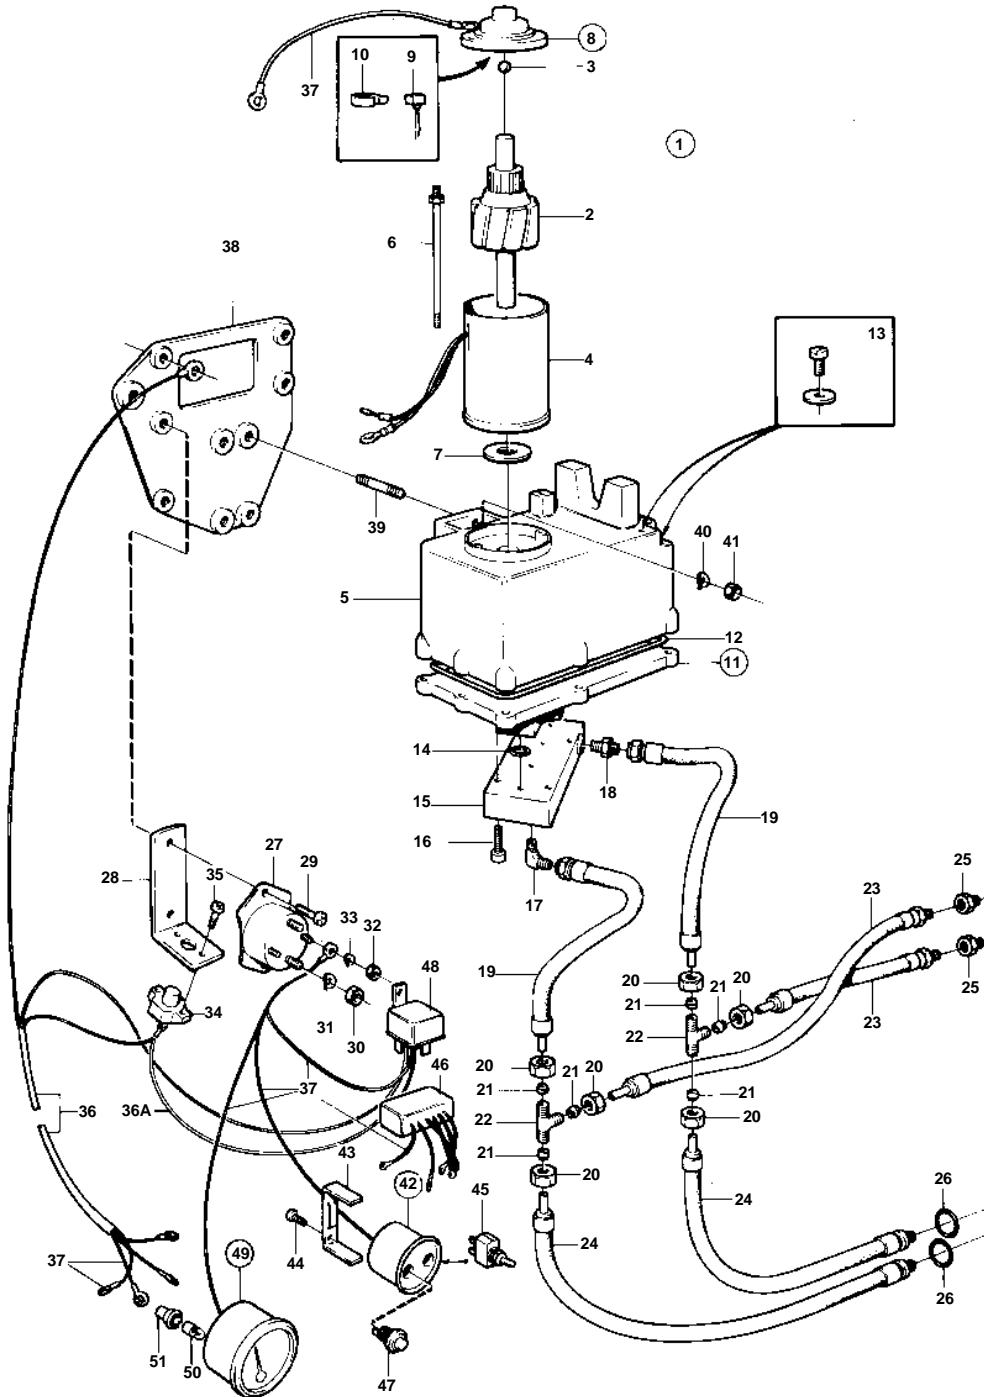

AQ225D

7566

AQ225D

REF	PART NO.	QTY	DESCRIPTION	SEE SEC.	NOTES
1	850922	1	Hydraulic pump		REPLACED BY HYDRAULIC PUMP 852500 + BRACKET 852568 + 4EA SCREW 950161 + 4EA NUT 955826.
2		1	• Rotor		
3		1	• Ball		
4		1	• Housing		
5		1	• Oil reservoir		
6		1	• Screw kit		
7		X	• Thrust washer kit		
8		1	• Housing		
9		1	• • Carbon brush set		
10		2	• • Spring kit		
11		1	• Pump unit		
12		1	• • Sealing ring		
13		1	• Screw kit		
14		1	• O-ring		
15	851082	1	• Valve housing		REPLACED BY HYDRAULIC PUMP 852500 + BRACKET 852568 + 4EA SCREW 950161 + 4EA NUT 955826.
16		4	• Screw		
17	850916	1	Elbow nipple		
18	850903	1	Tube fitting		
19		2	Hose		
20	941521	9	Fitting nut		
21	956967	6	Ferrule		
22	964034	2	T-nipple		
23	850909	2	Hose		
24	850908	2	Hose		
25	851042	2	Nipple	17257	
26	941820	2	O-ring	17257	
27	852565	2	Relay		
28		1	Bracket		
29	950046	3	Cross recessed screw		
30	955834	4	Hexagon nut		
31	941907	4	Spring washer		
32	955844	4	Hexagon nut		
33	941905	4	Spring washer		
34	841178	1	Automatic fuse		40AMP
35	950013	2	Cross recessed screw		
36		1	Cable trunk		
36A		1	Cable trunk		
37		X	CABLE AND CABLE TERMINALS		SEE GROUP 3
38	850803	1	Bracket		REPLACED BY 1EA BRACKET 852568, 4EA SCREW 950161 AND 4EA NUT 955826.
39	941872	4	Stud		
40	941906	4	Spring washer		
41	955825	4	Hexagon nut		
42		1	Instrument panel		EXCL USA MO-893180., USA
		1	Instrument panel		EXCL USA MO 893181-., EXCL USA
43	850372	1	• Attaching brace		
44	944201	2	• Cross recessed screw		
45	814322	1	• Toggle switch		
46	851771	1	• Trimming limiter		MO893181-
47	852026	1	• Switch		MO893181-
48	876040	1	• Relay kit		MO893181-
49	851502	1	• Trim indicator		INCLUDED ONLY IN 851501., EXCL USA MO893181-
50	192451	1	• • Bulb		
51	841954	1	• • Lamp socket		