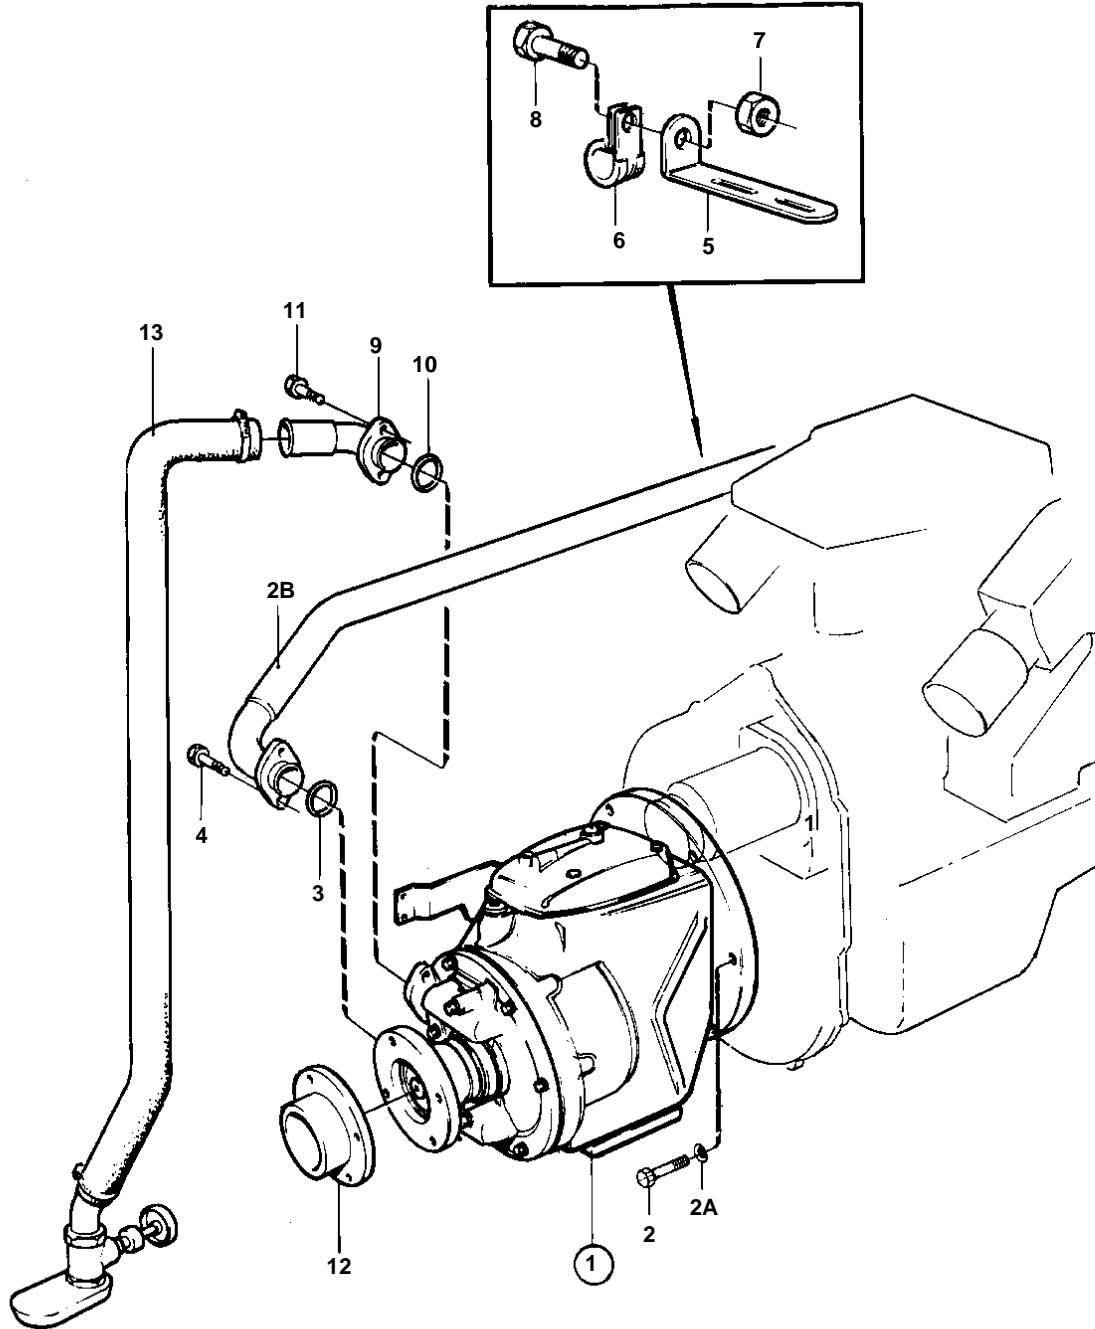

BB225C

8234

BB225C

REF	PART NO.	QTY	DESCRIPTION	NOTES
1	853397	1	Reversing gear	RATIO 1,54:1
	853781	1	Reversing gear	RATIO 1,93:1
			· COMPONENTS	SEE GROUP 4B
2	940160	6	Hexagon screw	
2A	941909	6	Spring washer	
2B		1	Suction pipe	
3	842913	1	Sealing ring	
4	946544	2	Flange screw	
5	965556	1	Bracket	
6	952637	1	Clamp	
7	955781	1	Hexagon nut	
8	946544	2	Flange screw	
9	852968	1	Coolant pipe	
10	842913	1	Sealing ring	
11	946544	1	Flange screw	
12		X	PROPELLER SHAFT FLANGE	SEE GROUP 9
13		X	COOLING WATER INTAKE	SEE GROUP 9