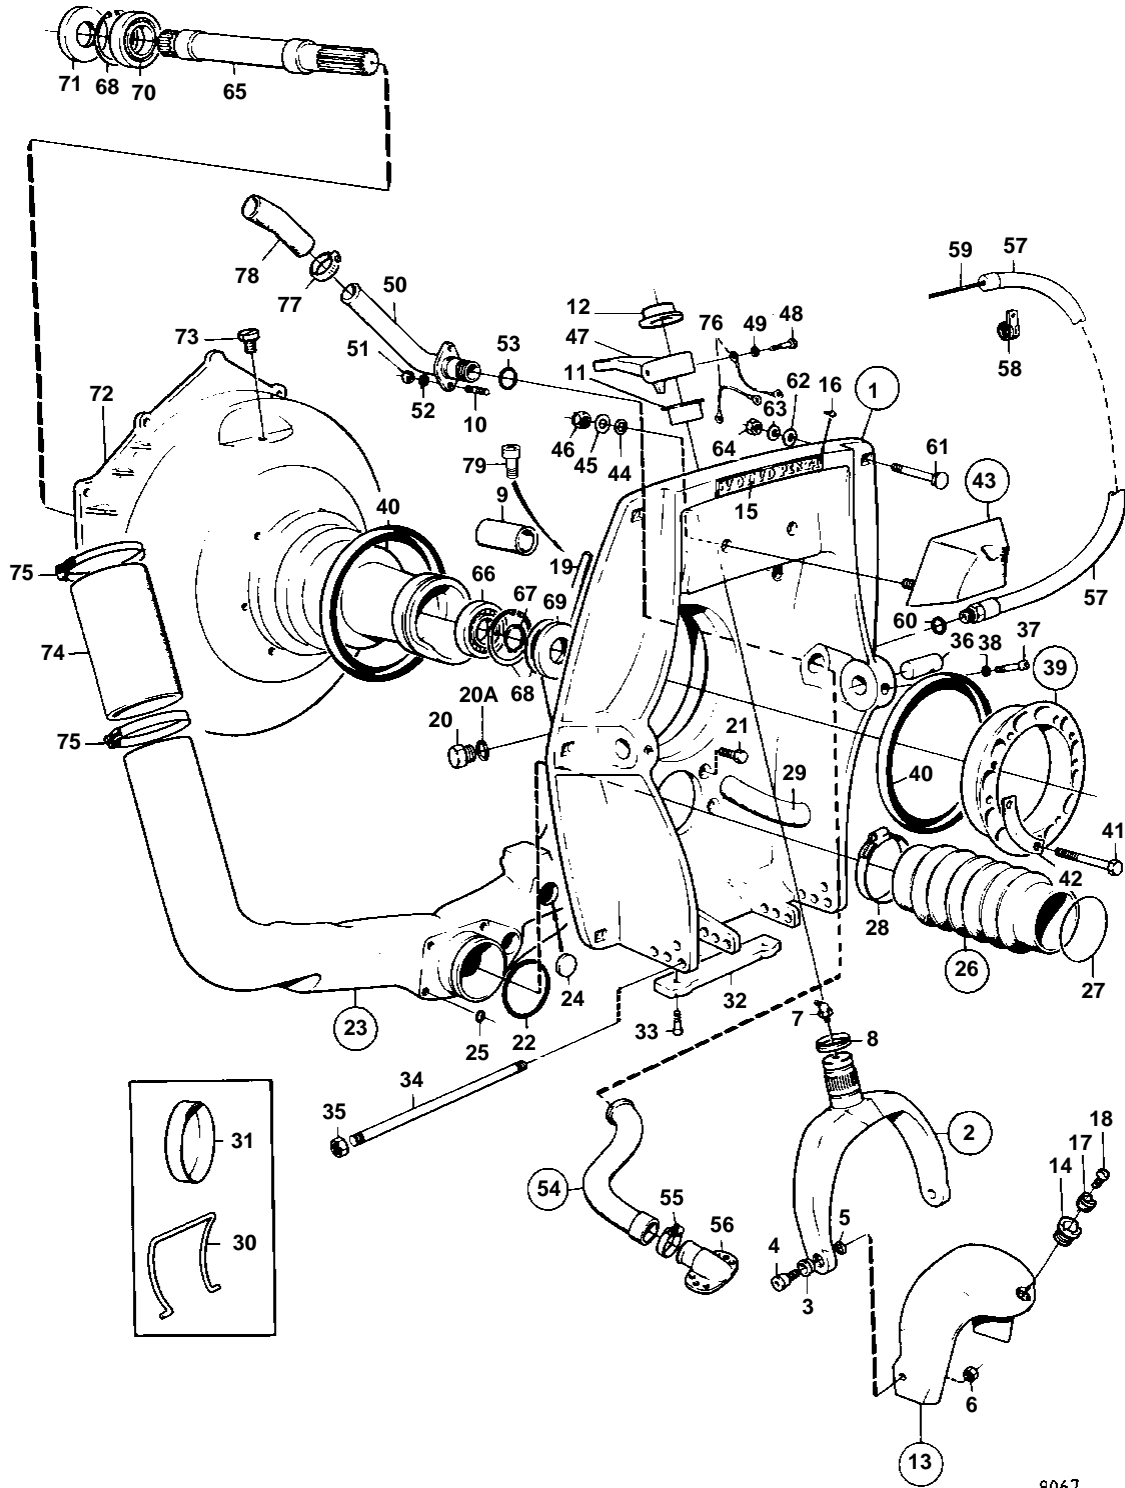

AQ225E

8067

AQ225E

REF	PART NO.	QTY	DESCRIPTION	SEE SEC.	NOTES
1	875671	1	Shield		
2	853495	1	• Steering yoke		
3	814640	2	• • Bushing		
4	897798	2	• • Shoulder screw		
5	897244	2	• • Washer		
6	943152	2	• • Nut		
7	914169	1	• Lubricating nipple		
8	839195	1	• Ring		
			Bulletin 48-23	48-23-EN	Seal Ring
9	850653	1	• Bushing		
10	941872	2	• Stud		
11	853863	1	• Bushing		LOWER
12	853864	1	• Bushing		UPPER
13	853495	1	• Steering yoke		
14	853048	1	• • Bushing		
15	832608	1	• Plate		
16	804269	2	• Drive screw		
17	852705	1	Pivot pin		SEE GROUP 4C
18	941807	2	Hex. socket screw		SEE GROUP 4C
19	897726	1	Sealing strip		
20		1	Plug		
20A	897745	1	Gasket		
21	959967	4	Hexagon screw		
22	925256	1	O-ring		
23	826443	1	Grommet		
24	941399	1	• Expansion plug		
25	925055	4	O-ring		
26	875848	1	Bellows kit		
27		9	• RING		
28	961675	2	• Hose clamp		
29	843235	2	Exhaust pipe		
30		1	Conveyer stop		FOR TRANSPORT., (897824)
31	944738	1	Plug		FOR TRANSPORT.
32	832598	1	Zinc anode		
33	959438	2	Hex. socket screw		
34	814301	1	Adjusting pin		
35	814357	2	Flange nut		
36	853175	2	Pivot pin		
37	941873	2	Hex. socket screw		
38	941670	2	Washer		
39	806310	1	Mounting kit		
40	804190	2	• Rubber ring		
41	191844	6	• Hexagon screw		
42	806624	3	• Striker plate		
43	875531	1	Rubber cushion		
44	832565	2	• Gasket		
45	940097	2	• Washer		
46	950364	2	• Lock nut		
47	839459	1	Spindle arm		
48	955537	1	Hexagon screw		
49	940097	1	Washer		
50	850729	1	Grommet		
51	950352	2	Lock nut		
52	955893	2	Washer		
53	925063	1	O-ring		
54	875822	1	Hose kit		
55	853548	2	• Hose clamp		
56	851766	1	Hose connection		SEE GROUP 4C
57	839091	1	Protecting hose		
58	952635	1	Clamp		
60	897745	1	Gasket		
61	943426	6	Screw		
62	850418	6	O-ring